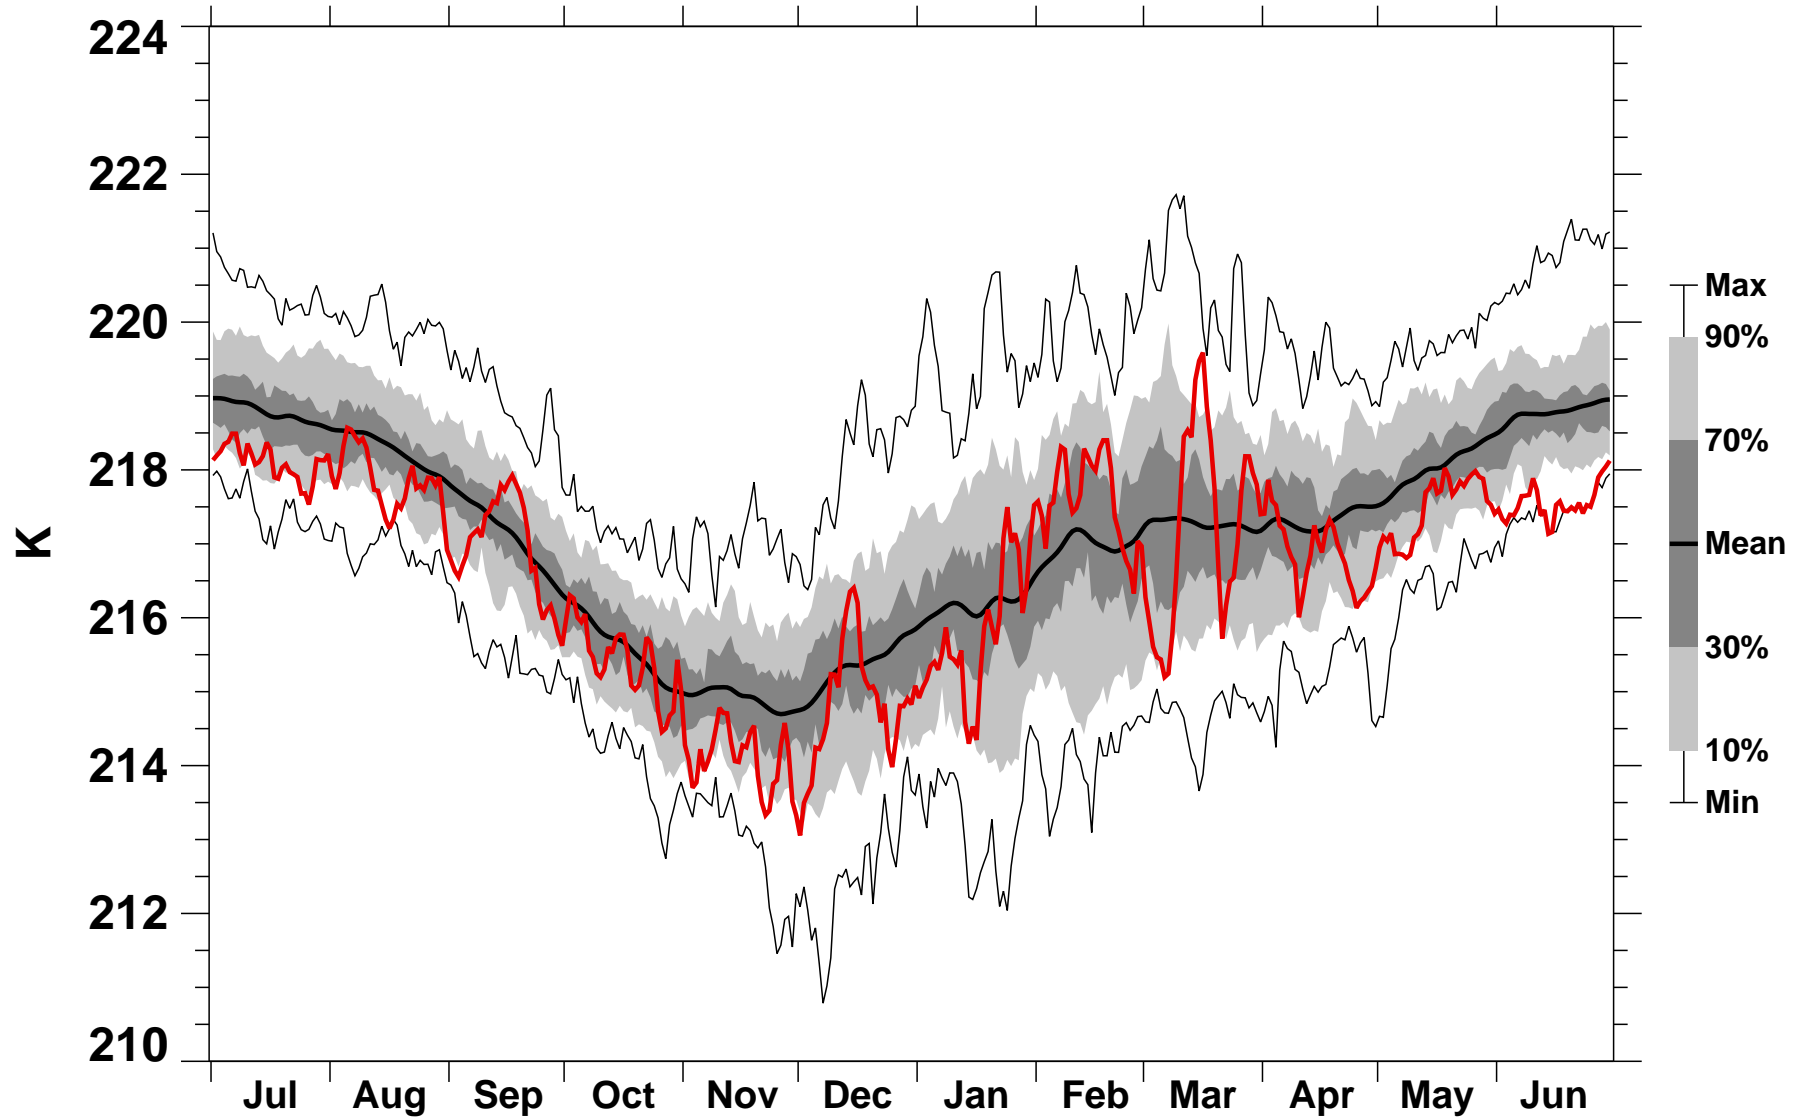

# 50°N Zonal Mean Temperature 70 hPa MERRA2

1978/1979–2022/2023

1999/2000