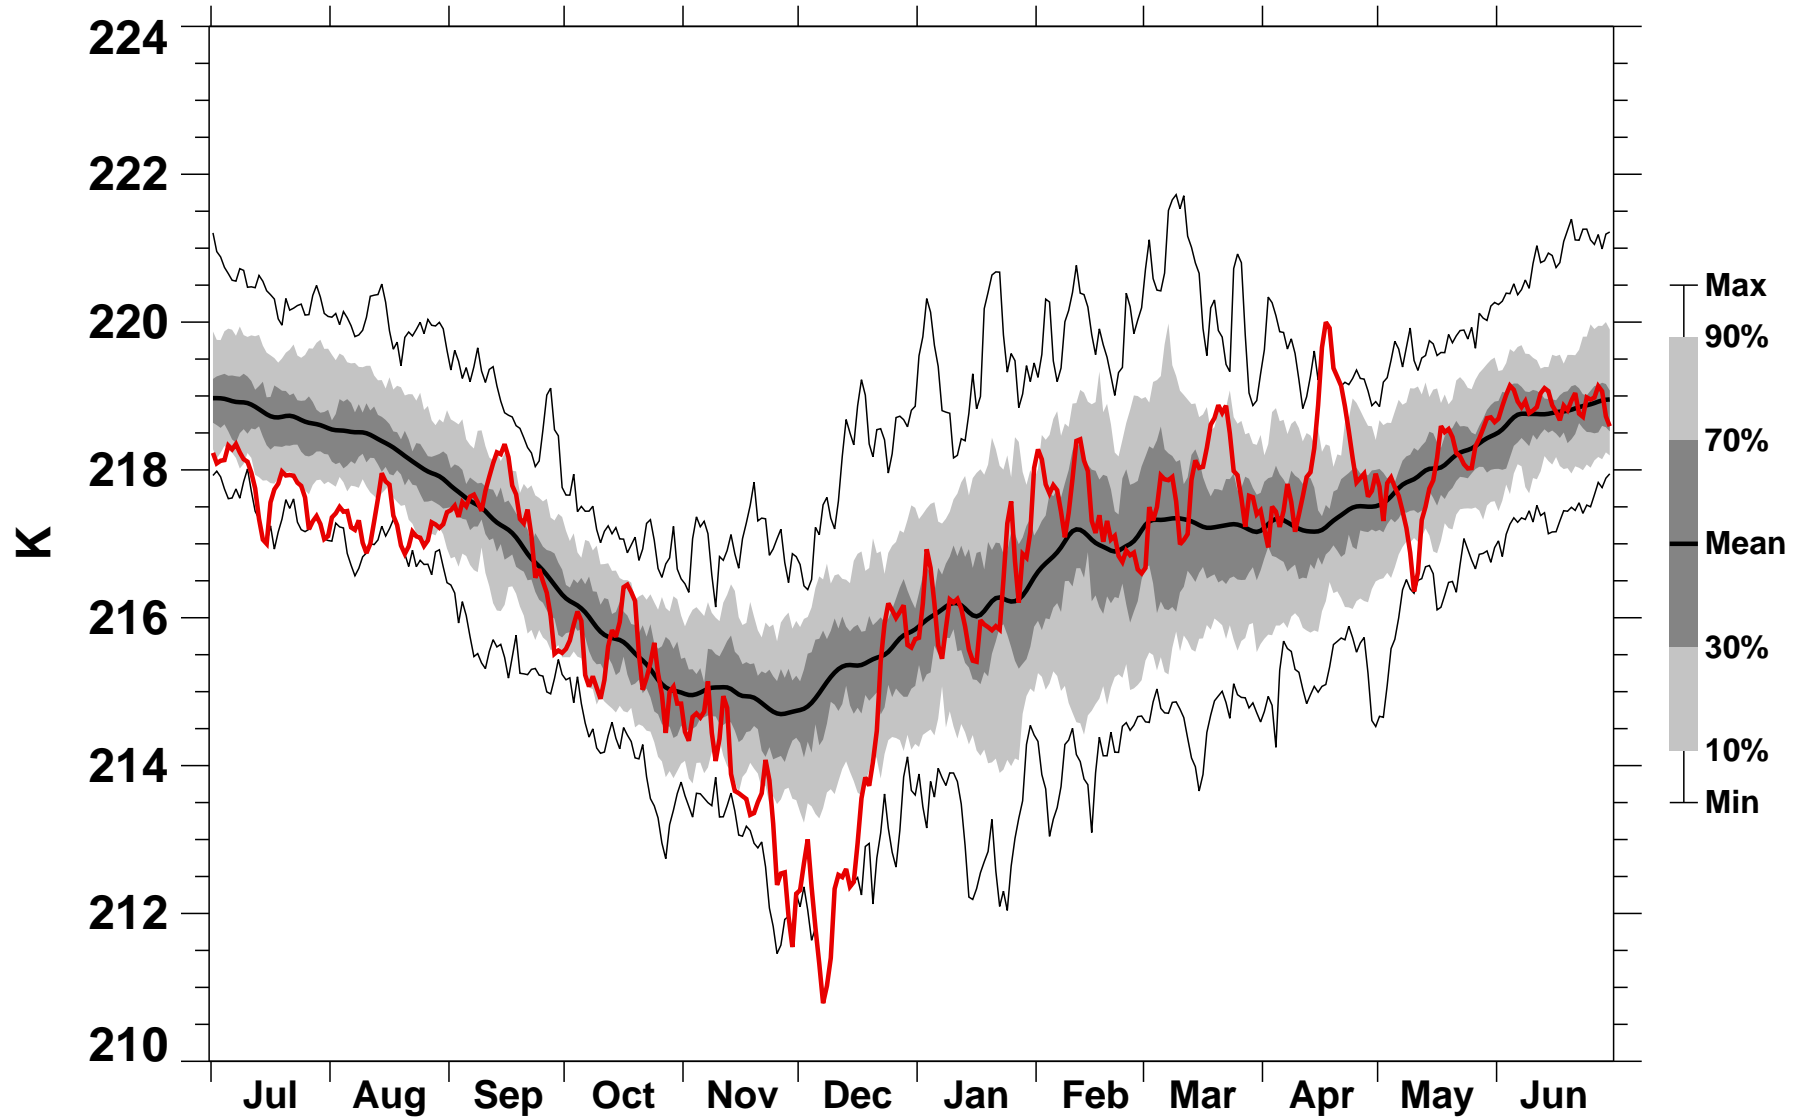

# 50°N Zonal Mean Temperature 70 hPa MERRA2

1978/1979–2022/2023

1996/1997