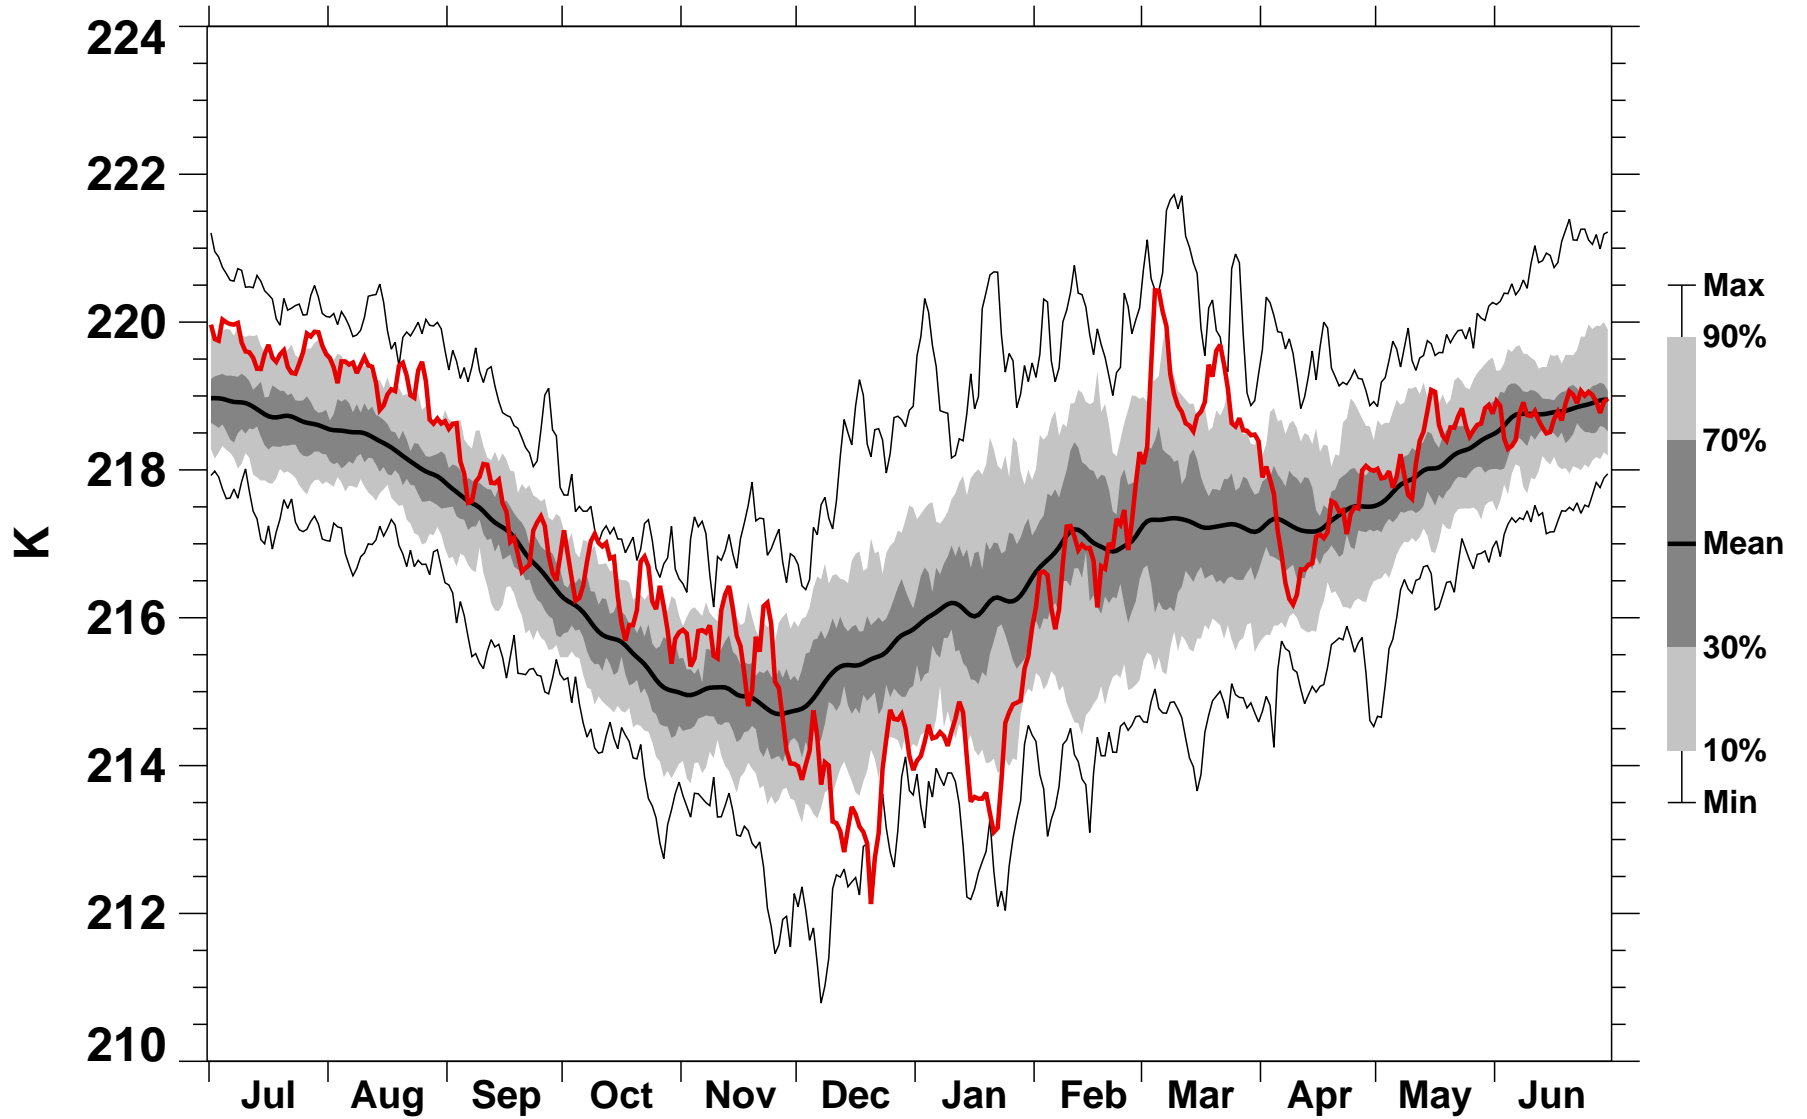

50°N Zonal Mean Temperature 70 hPa MERRA2

1978/1979–2022/2023

1987/1988