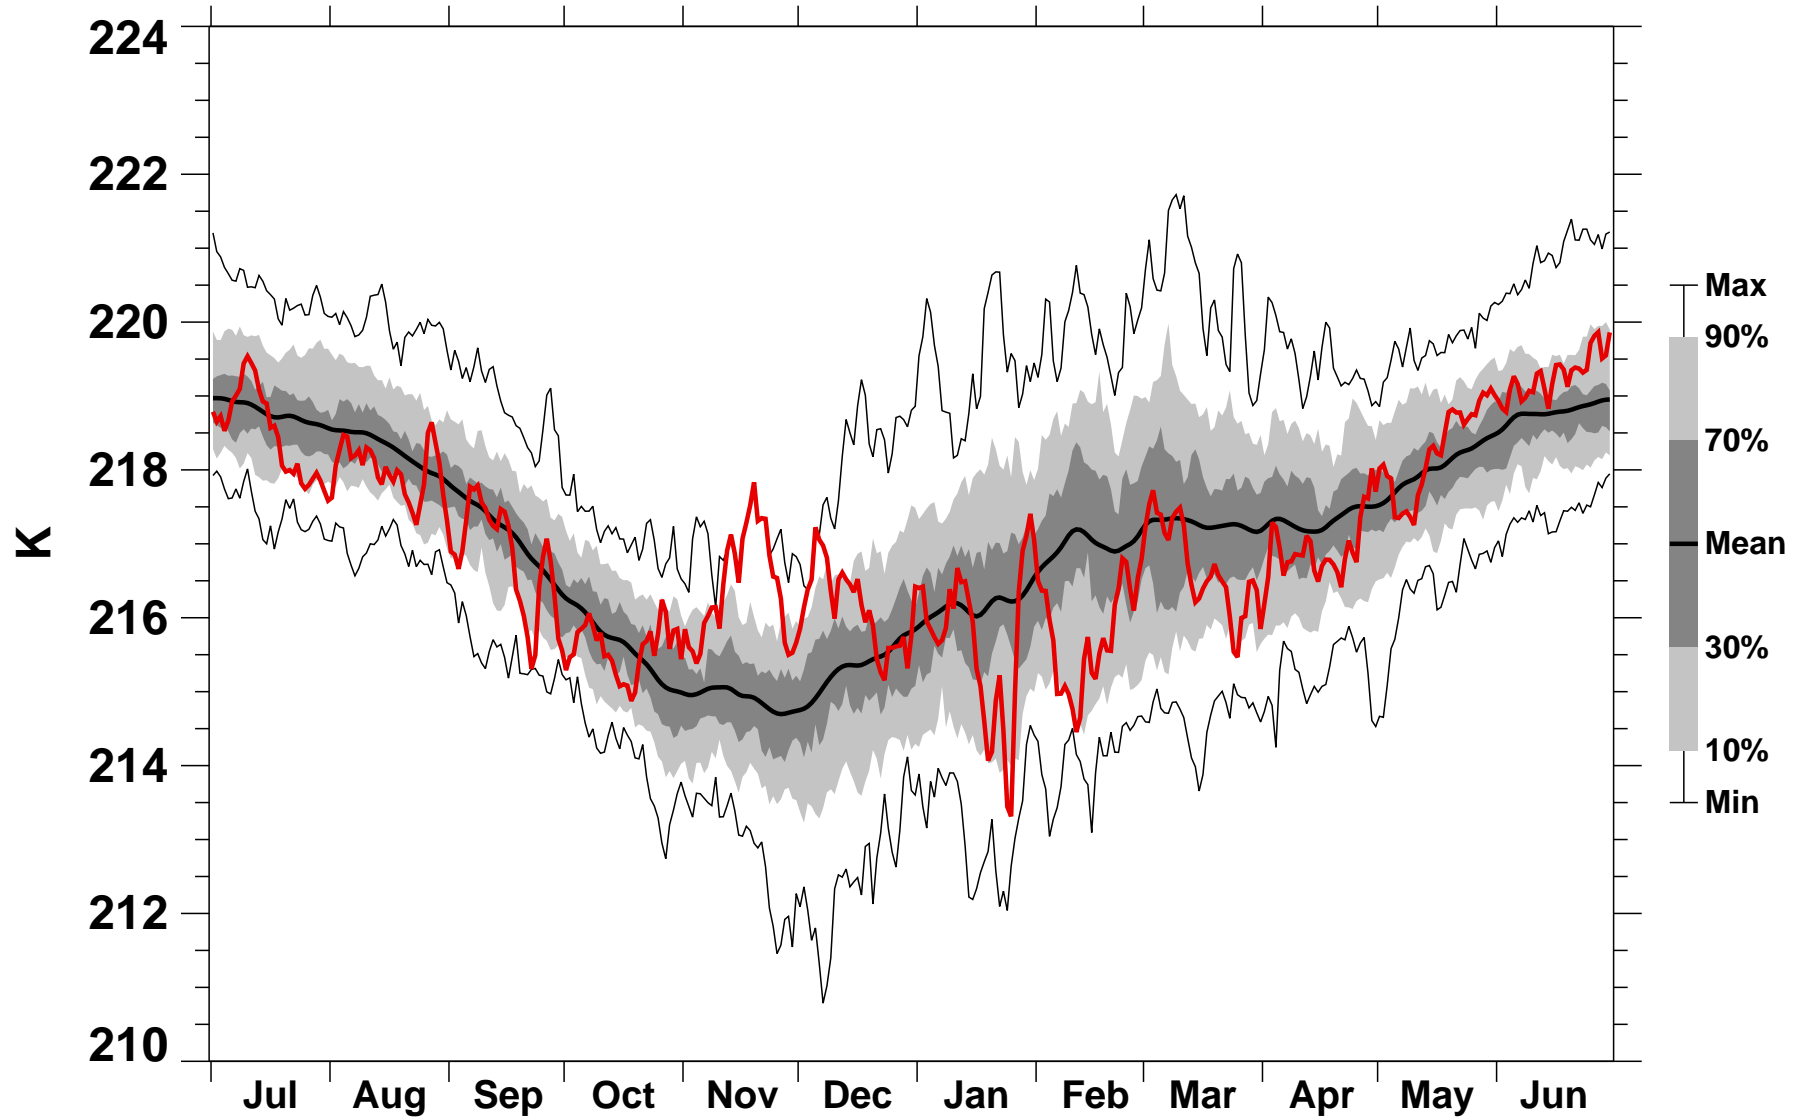

# 50°N Zonal Mean Temperature 70 hPa MERRA2

1978/1979–2022/2023

1986/1987