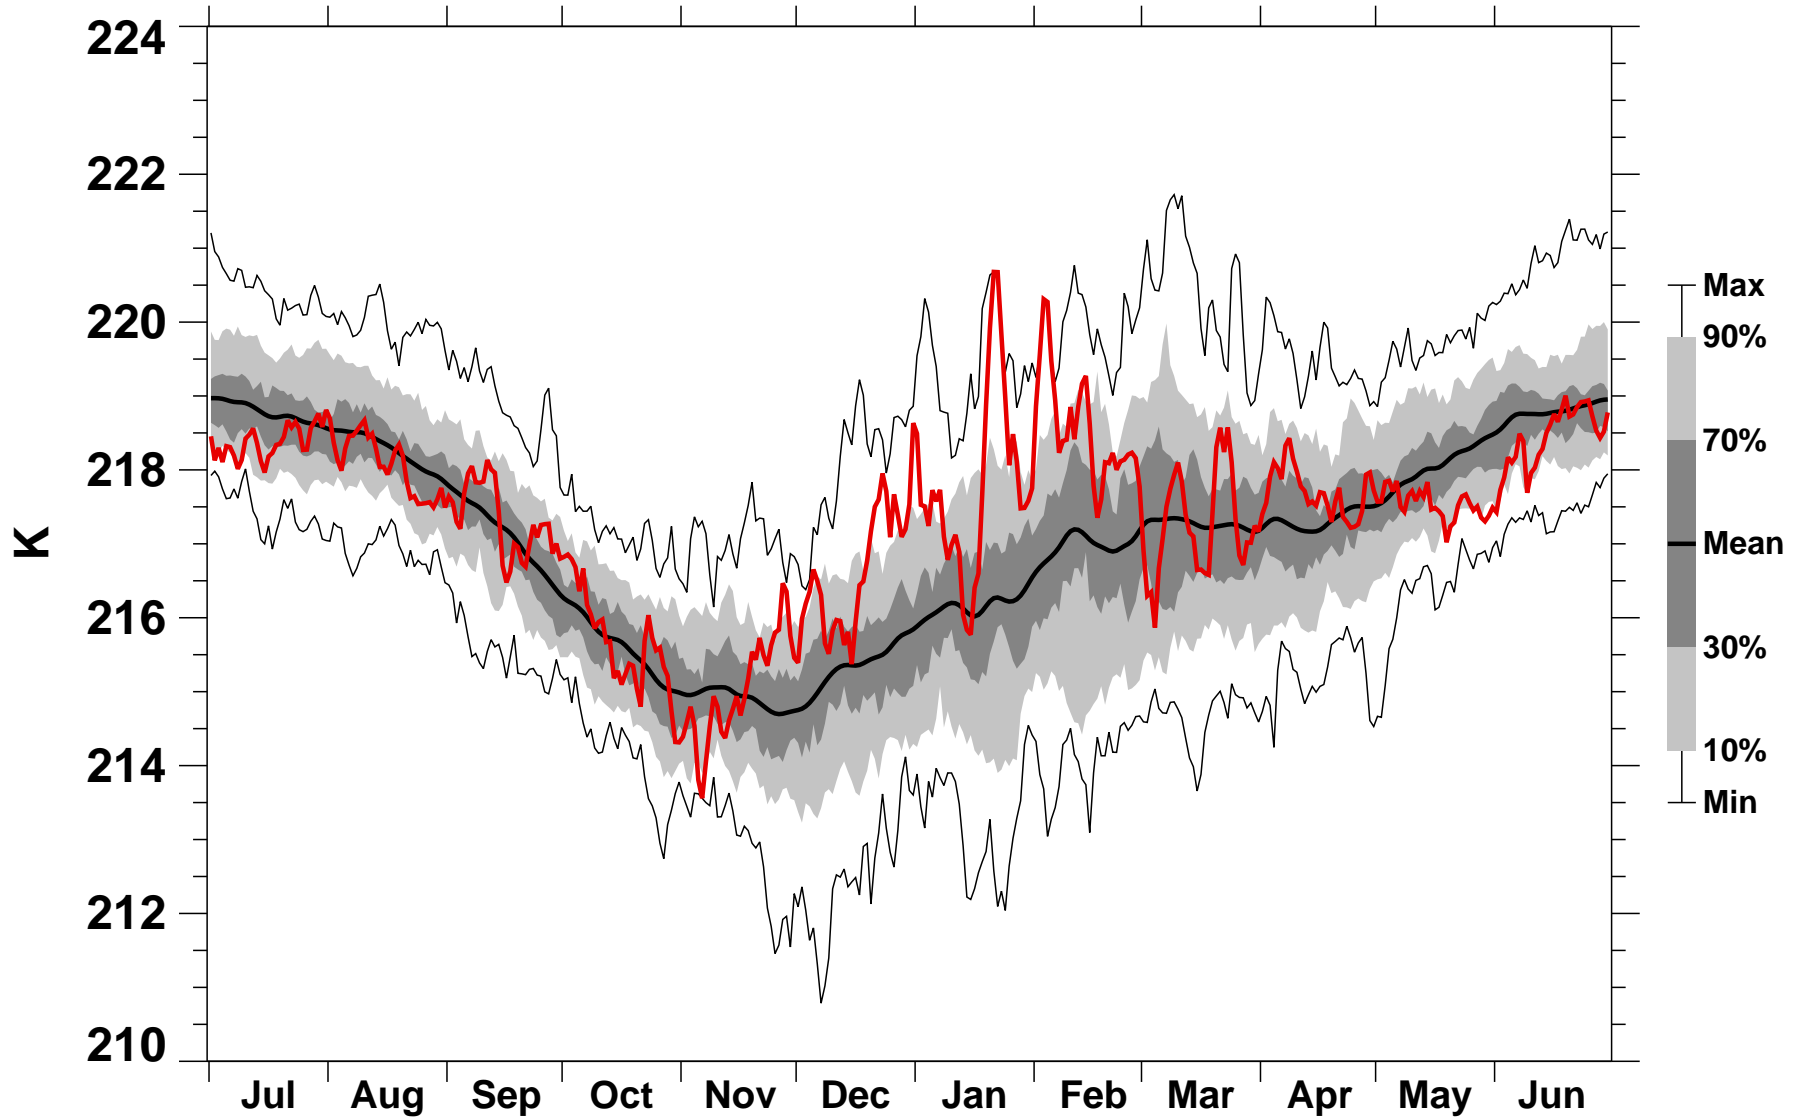

50°N Zonal Mean Temperature 70 hPa MERRA2

1978/1979–2022/2023

1985/1986