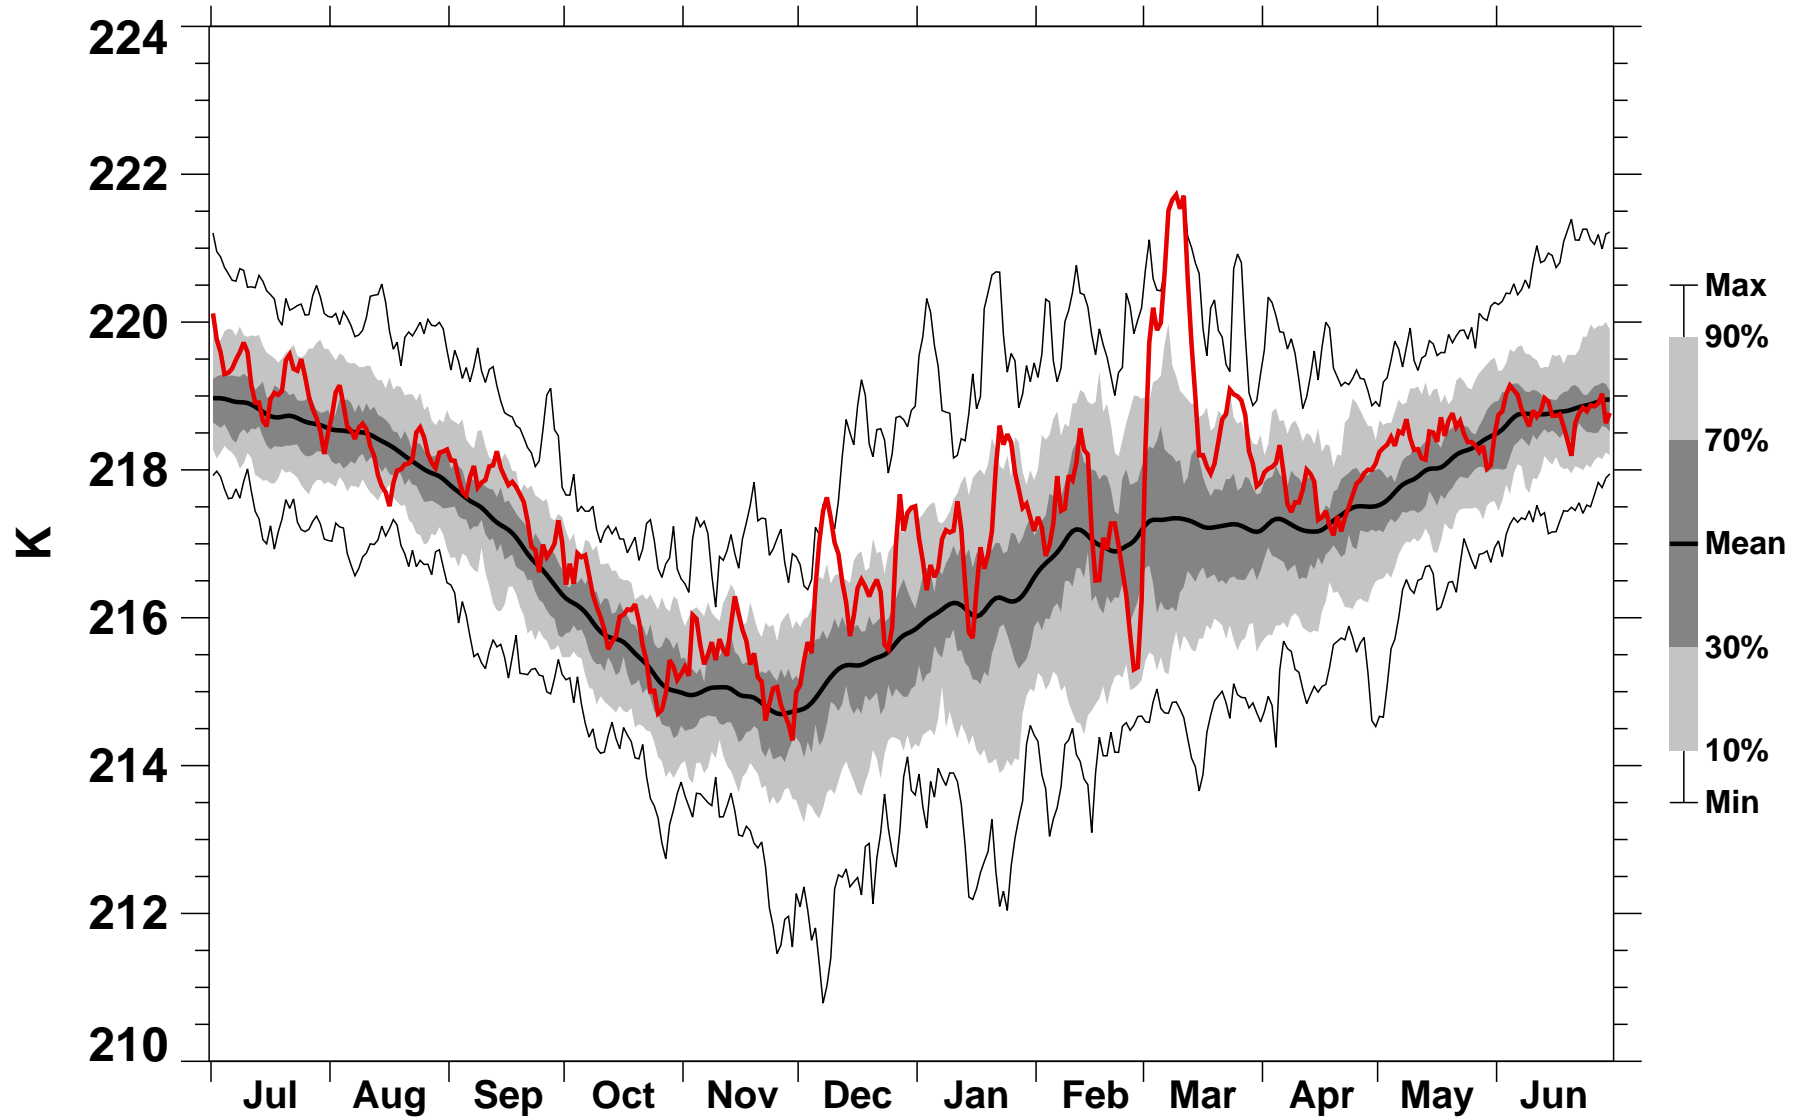

50°N Zonal Mean Temperature 70 hPa MERRA2

1978/1979–2022/2023

1983/1984