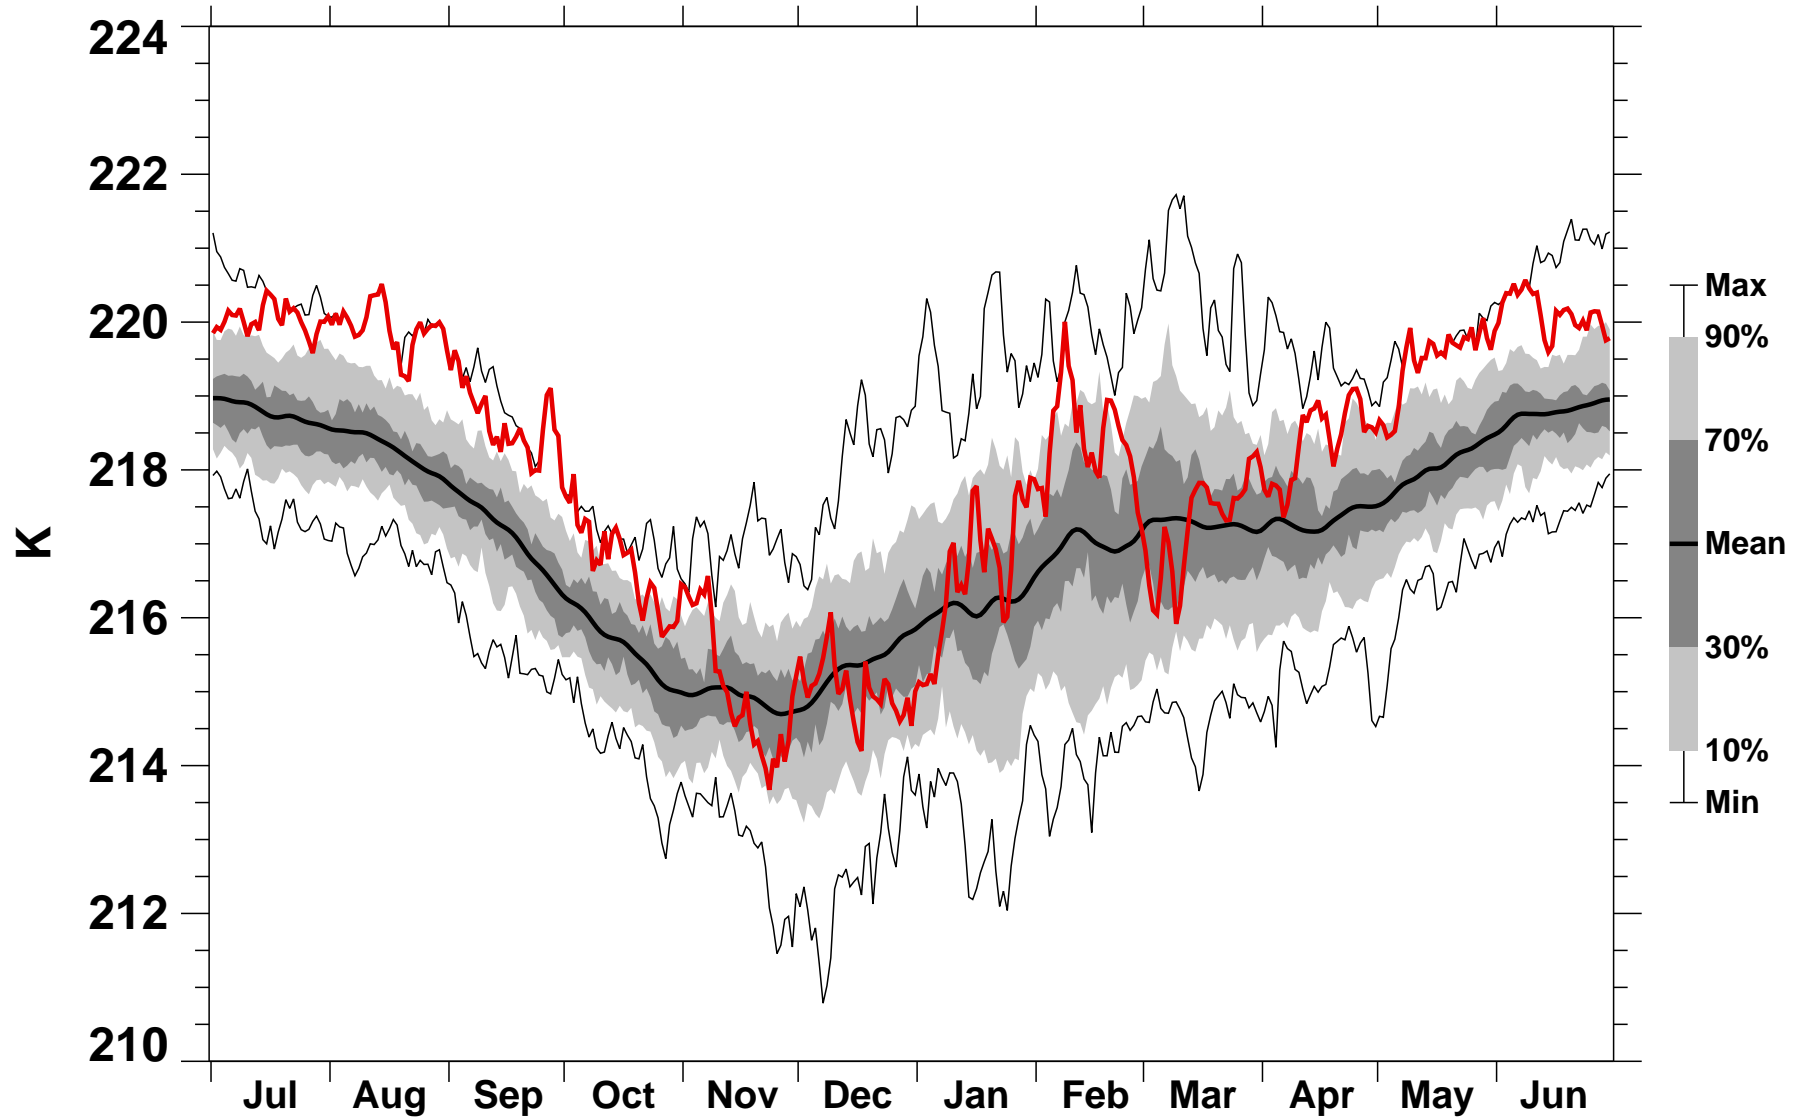

# 50°N Zonal Mean Temperature 70 hPa MERRA2

1978/1979–2022/2023

1980/1981