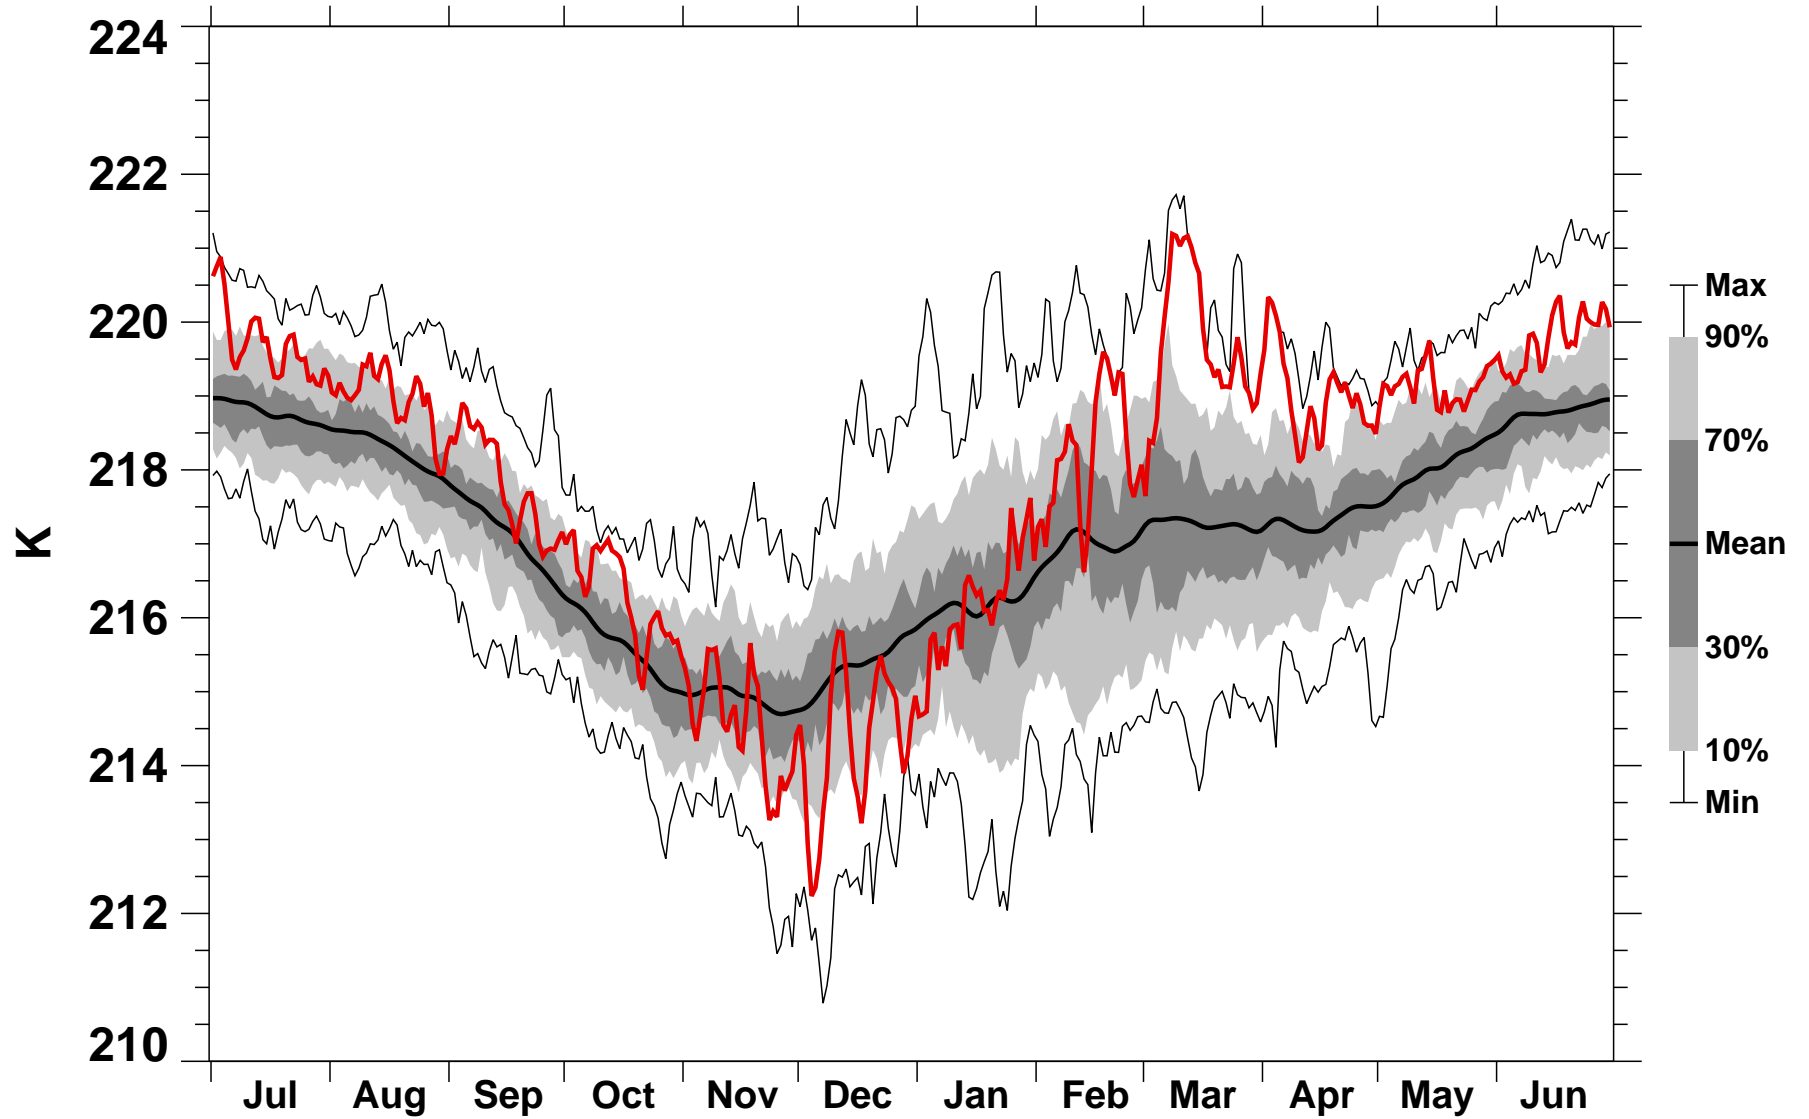

# 50°N Zonal Mean Temperature 70 hPa MERRA2

1978/1979–2022/2023

1979/1980