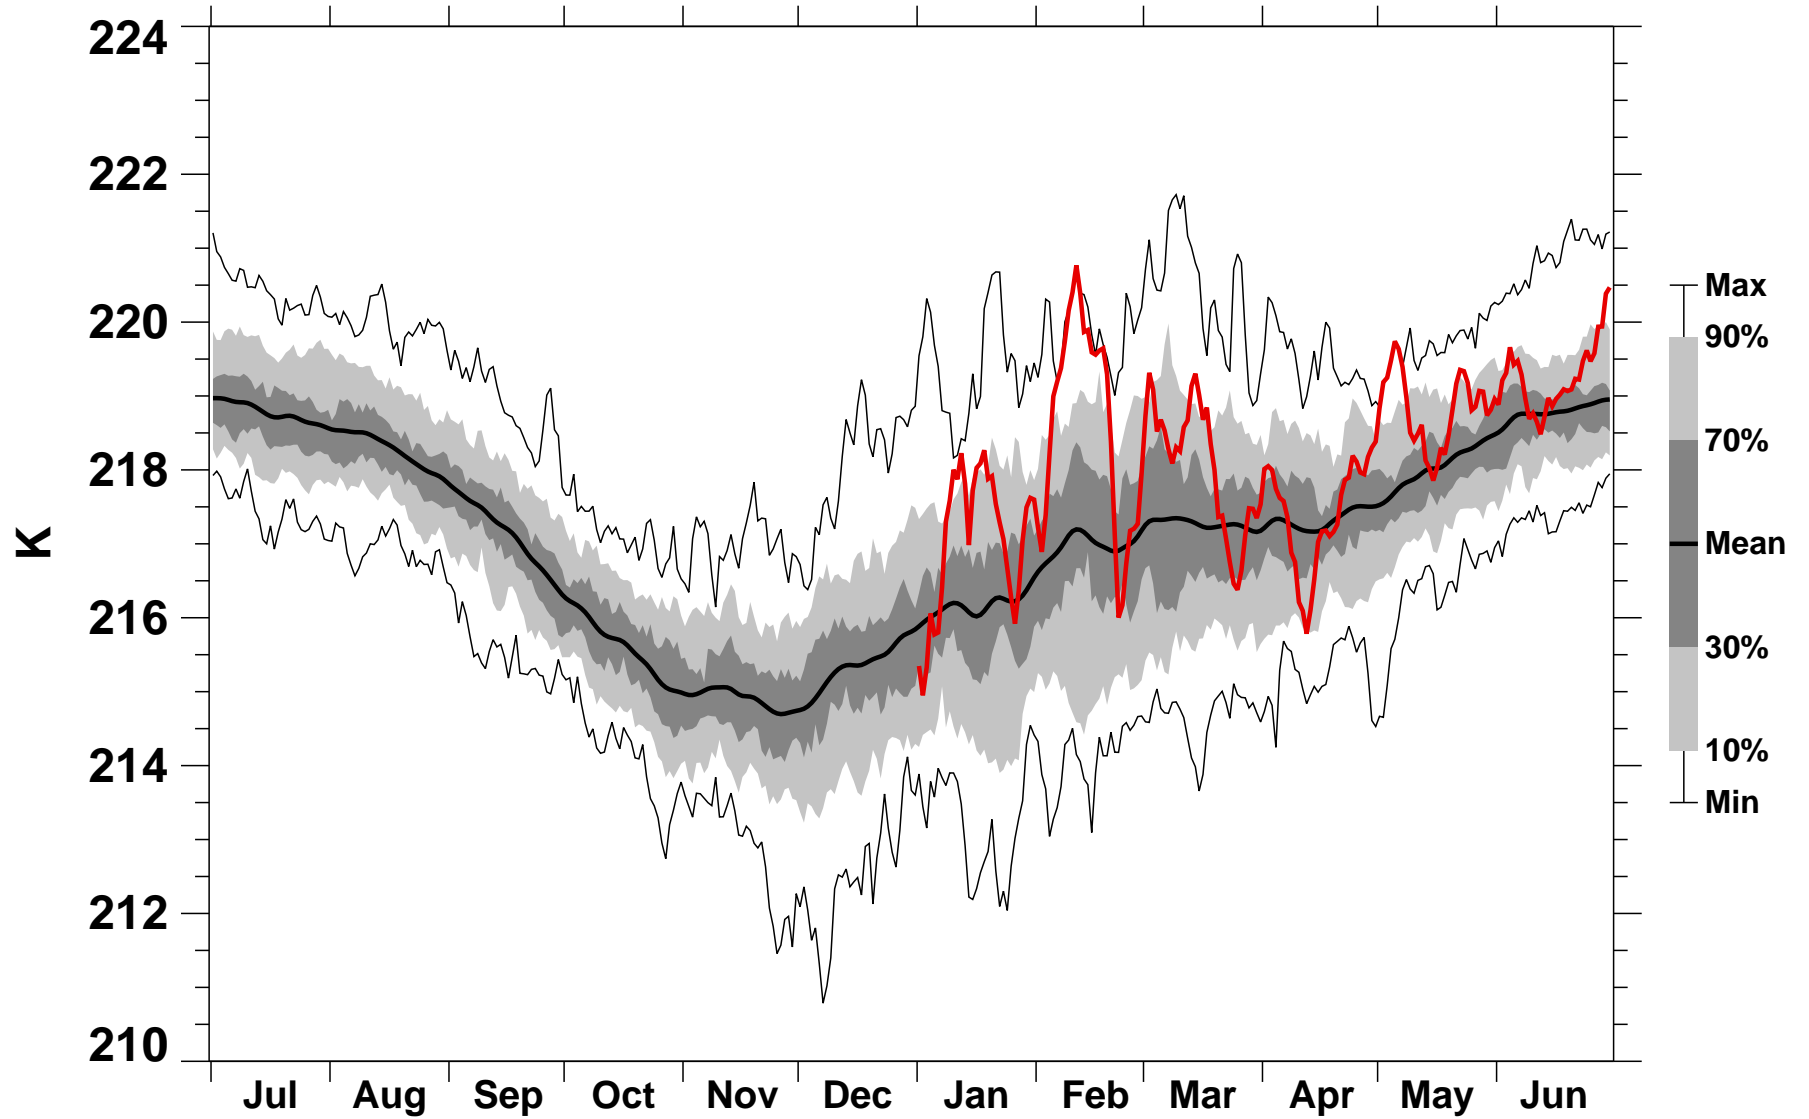

50°N Zonal Mean Temperature 70 hPa MERRA2

1978/1979–2022/2023

1978/1979