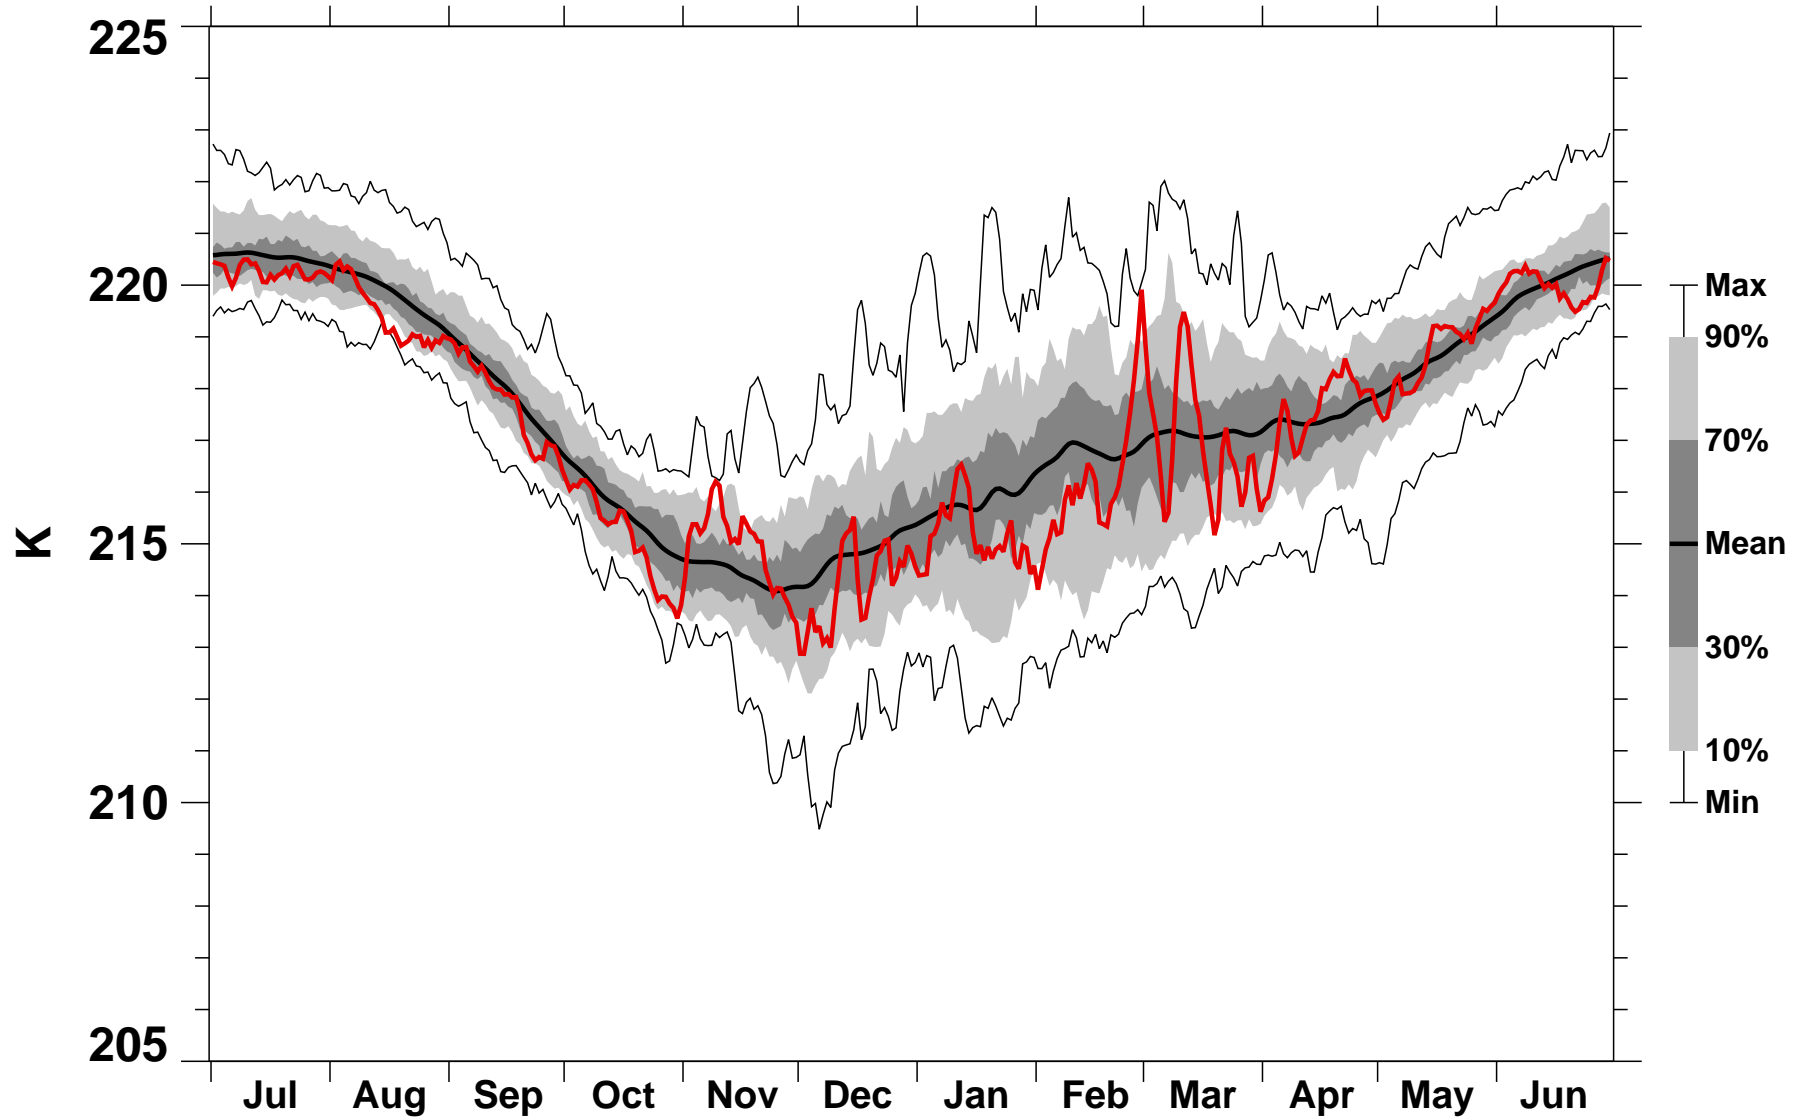

# 50°N Zonal Mean Temperature 50 hPa MERRA2

1978/1979–2022/2023

2021/2022