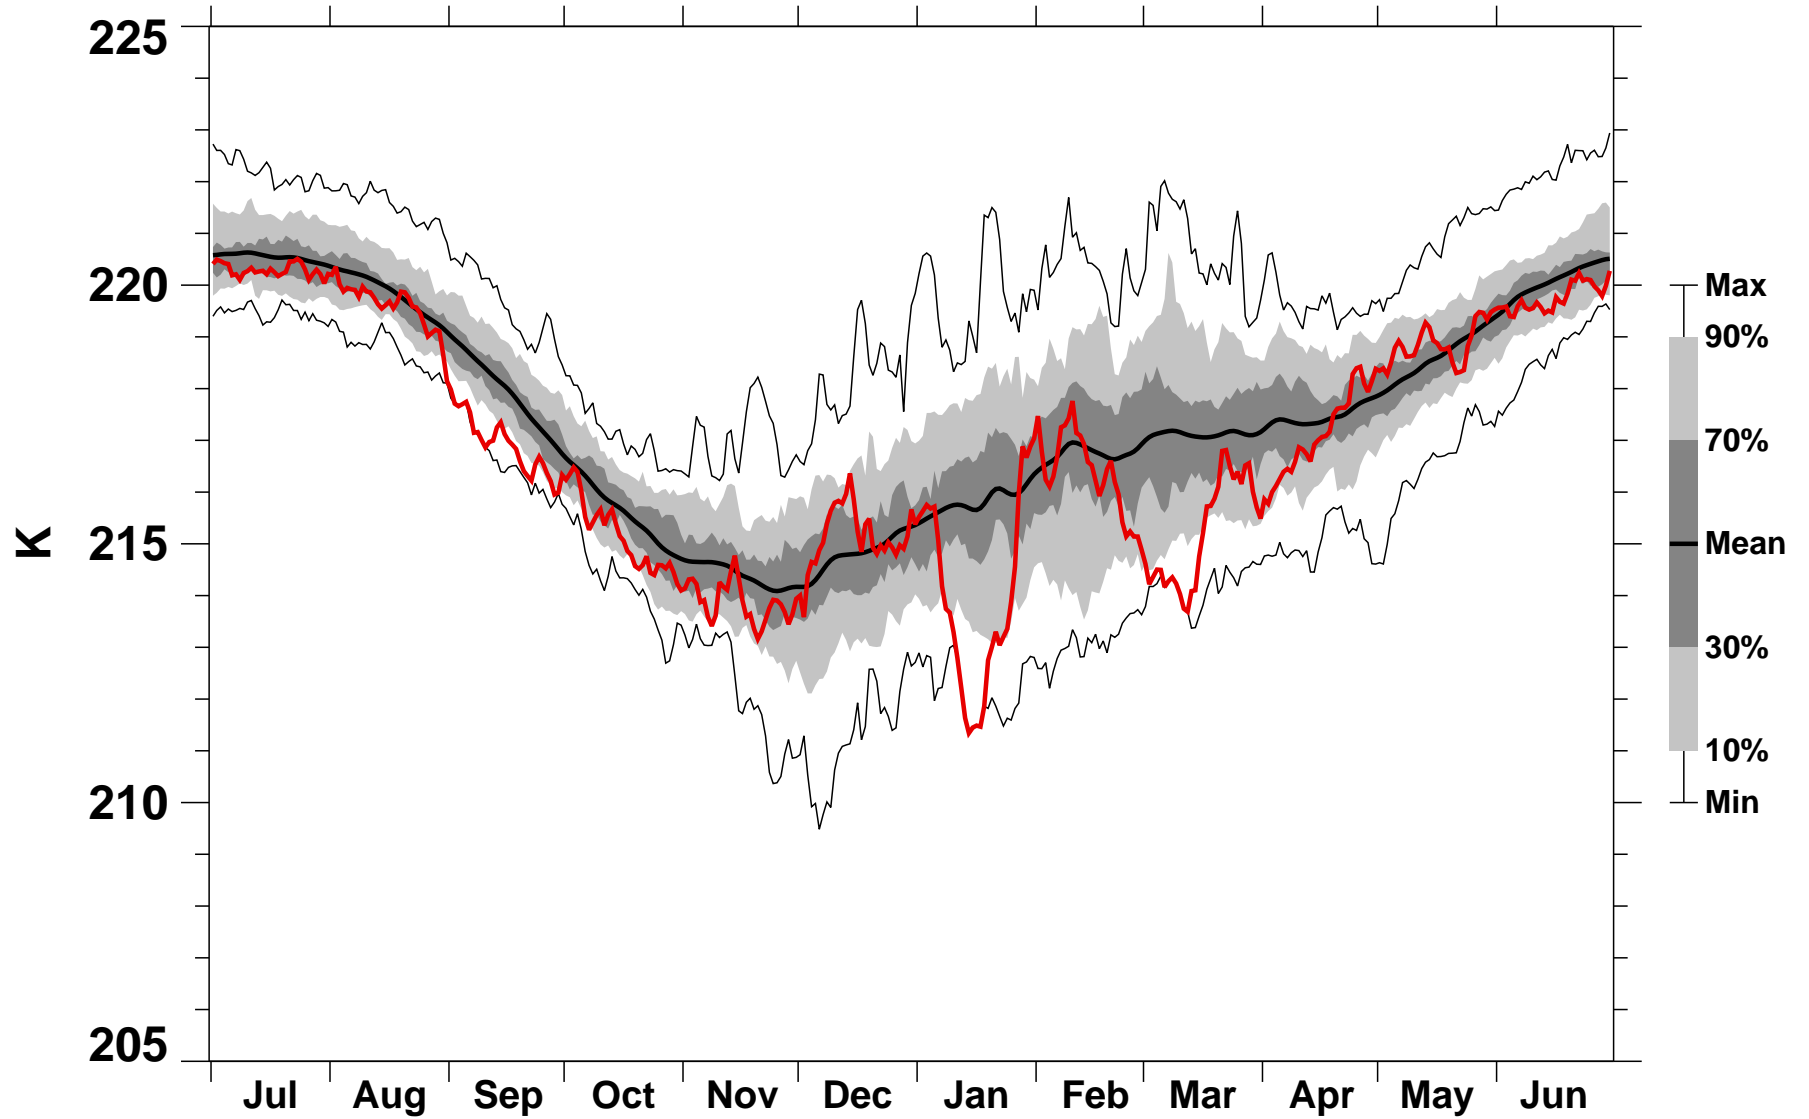

50°N Zonal Mean Temperature 50 hPa MERRA2

1978/1979–2022/2023

2020/2021