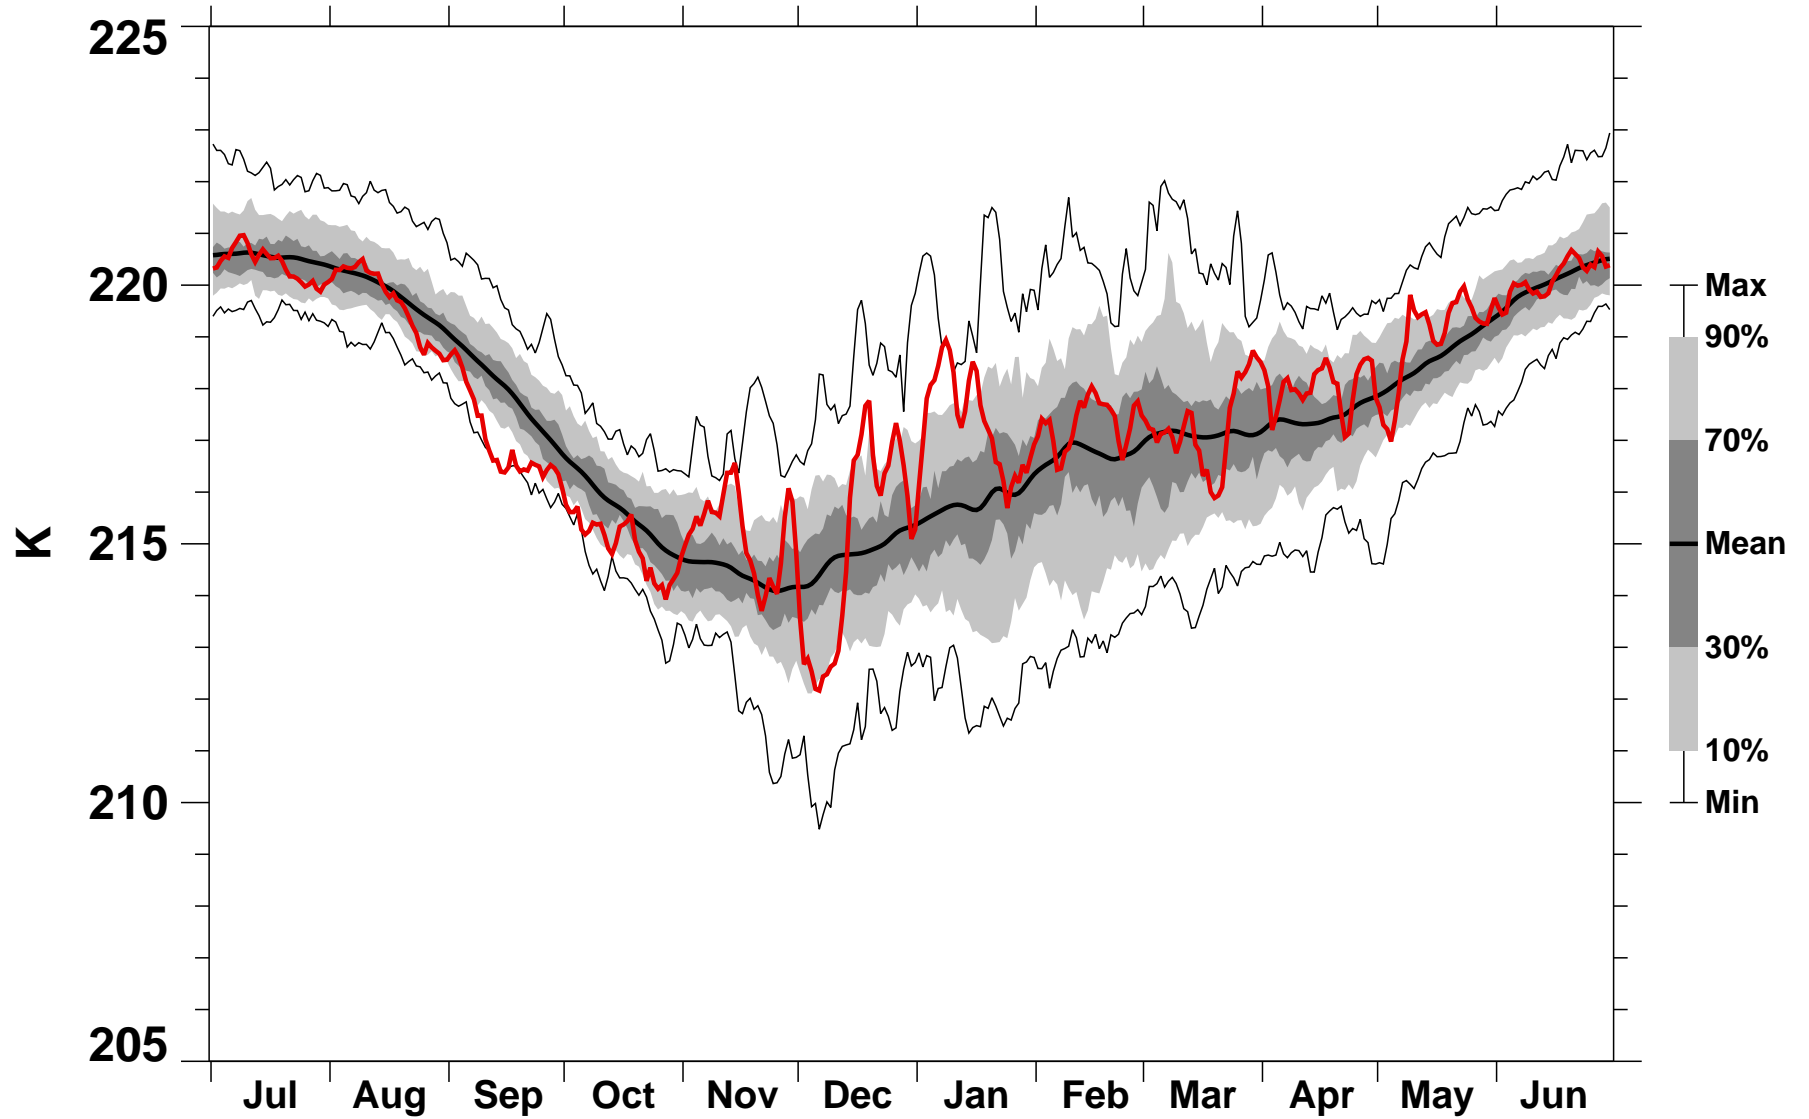

50°N Zonal Mean Temperature 50 hPa MERRA2

1978/1979–2022/2023

2019/2020