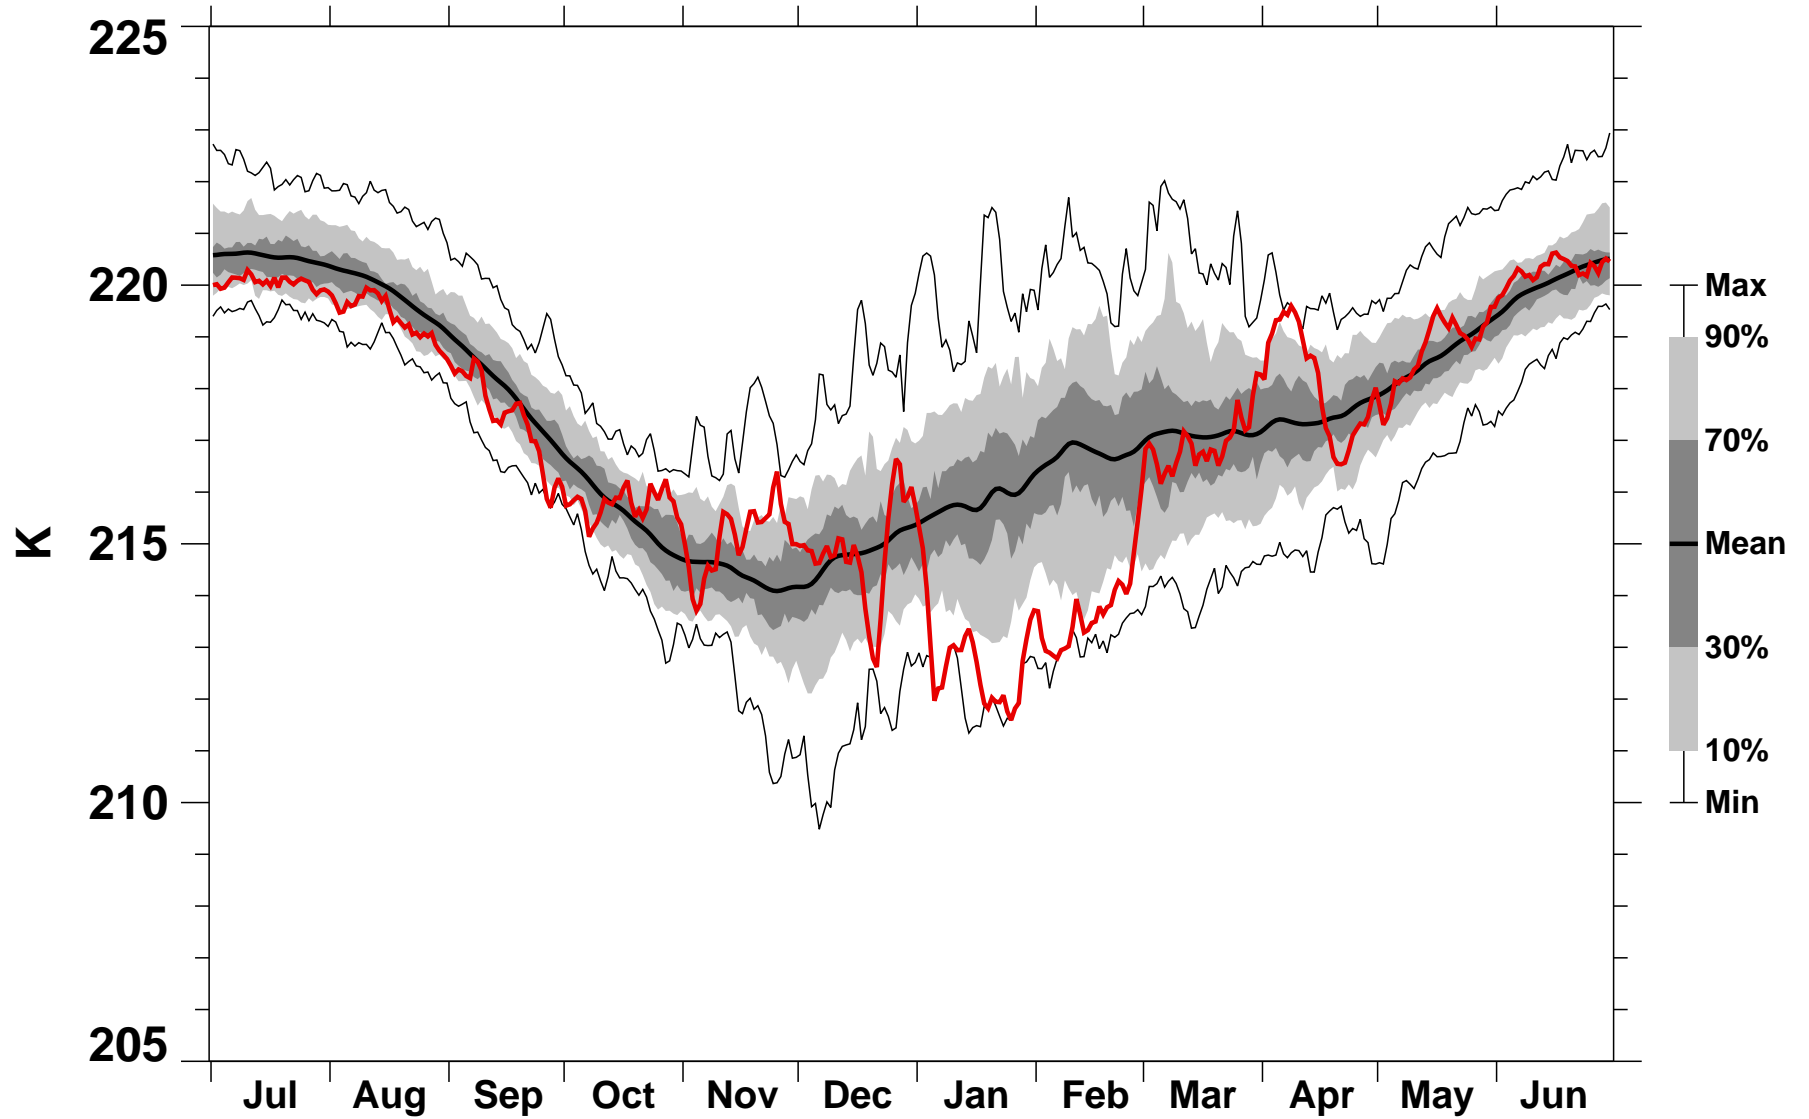

# 50°N Zonal Mean Temperature 50 hPa MERRA2

1978/1979–2022/2023

2018/2019