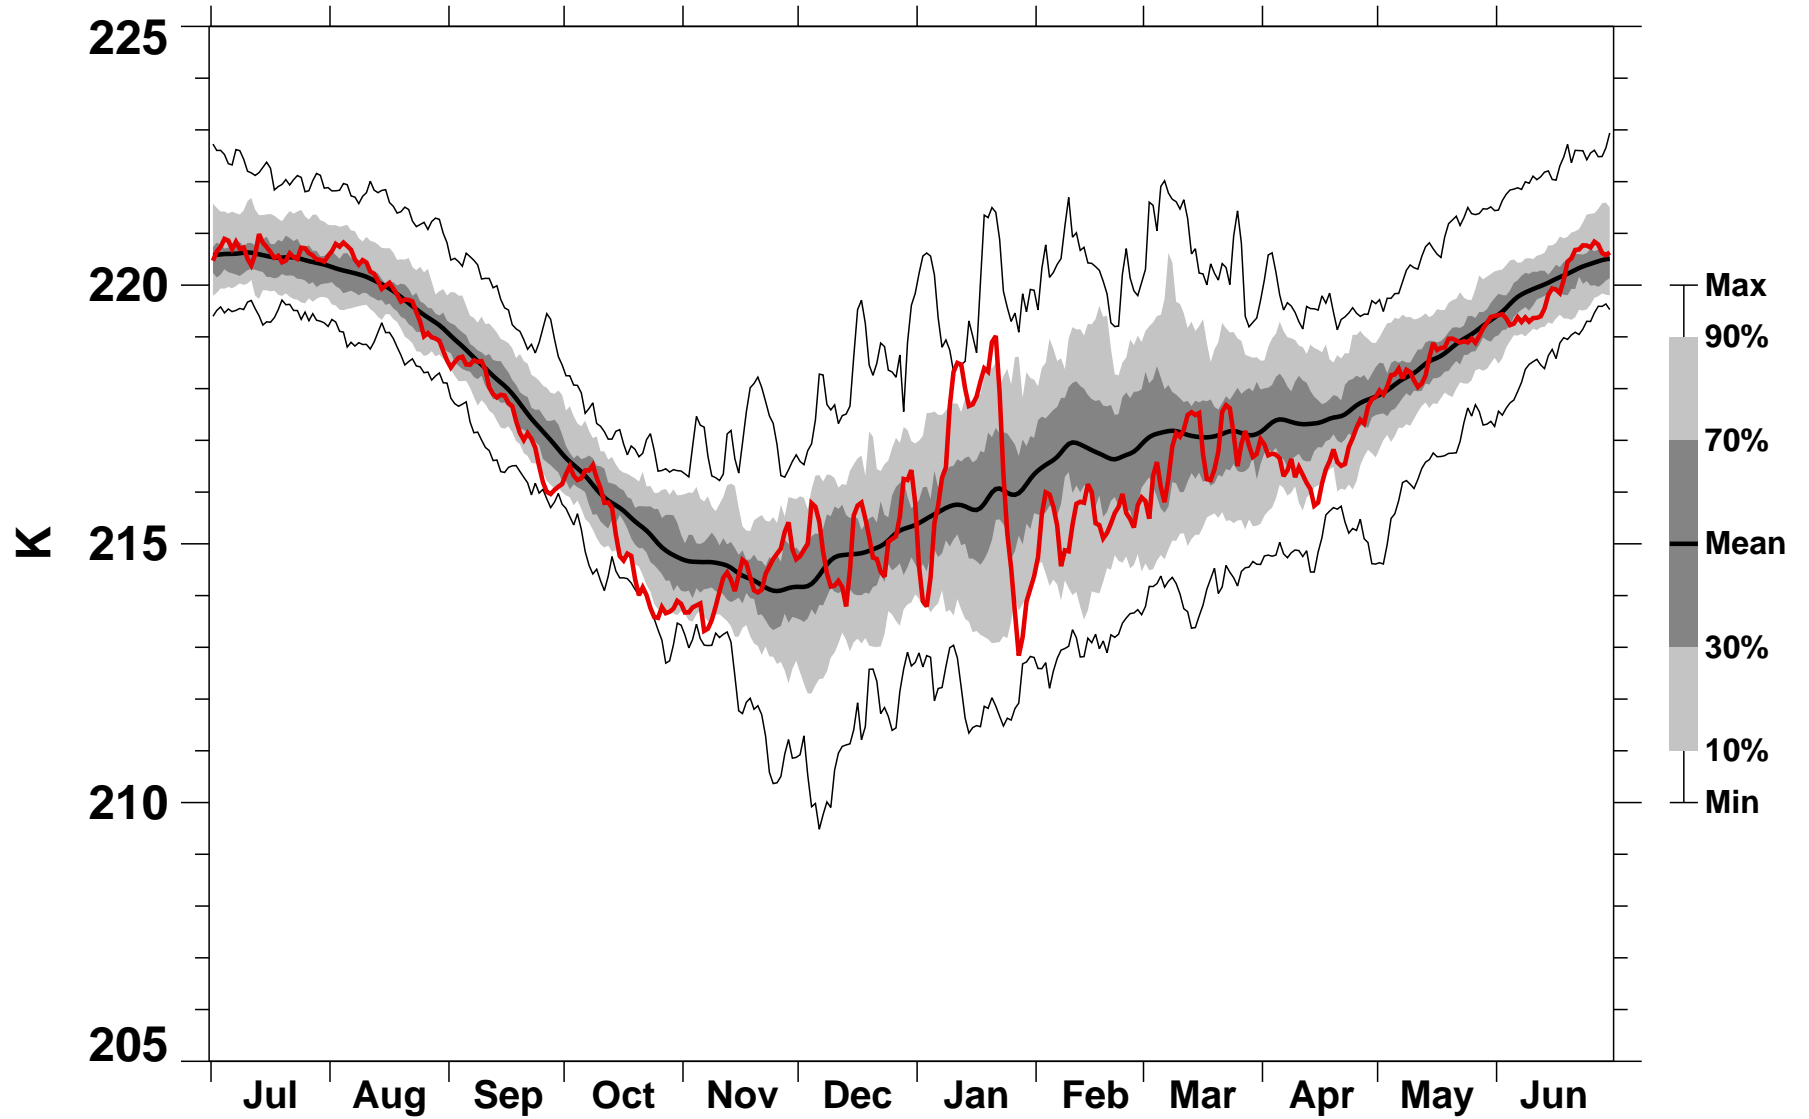

50°N Zonal Mean Temperature 50 hPa MERRA2

1978/1979–2022/2023

2014/2015