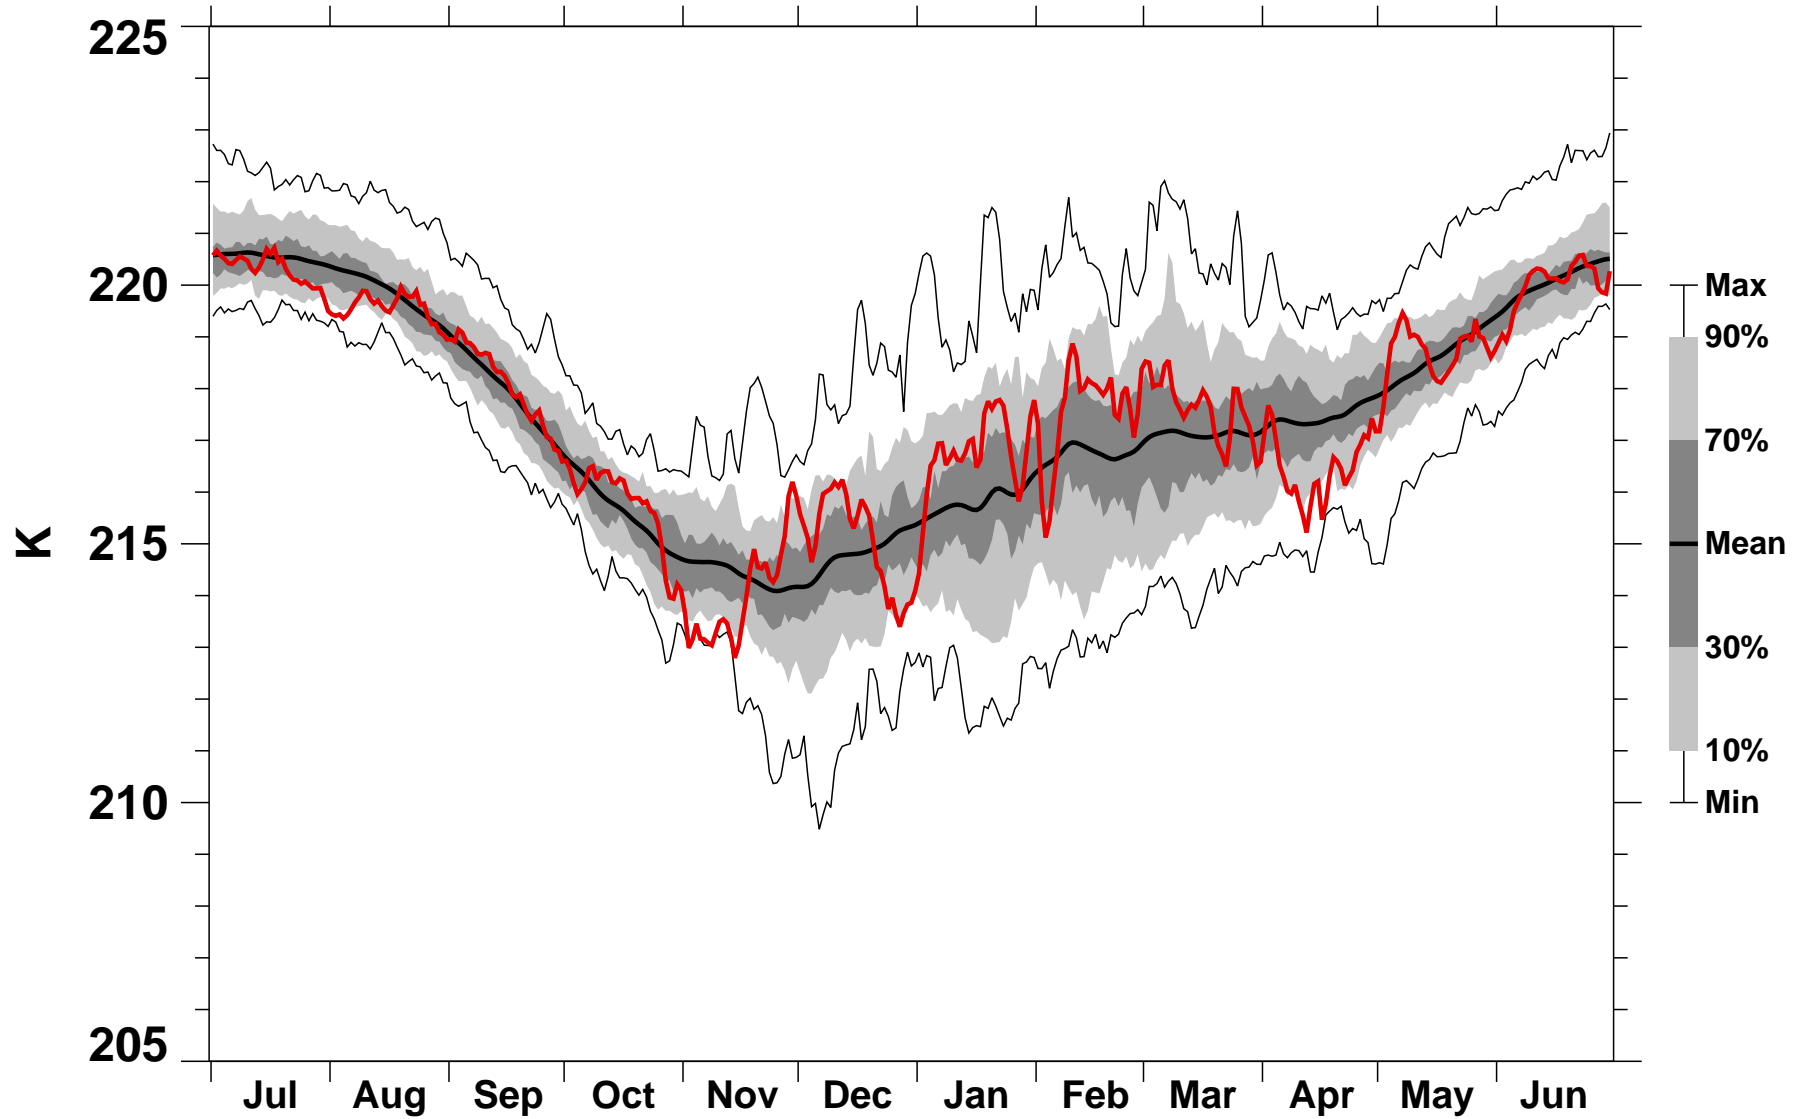

50°N Zonal Mean Temperature 50 hPa MERRA2

1978/1979–2022/2023

2010/2011