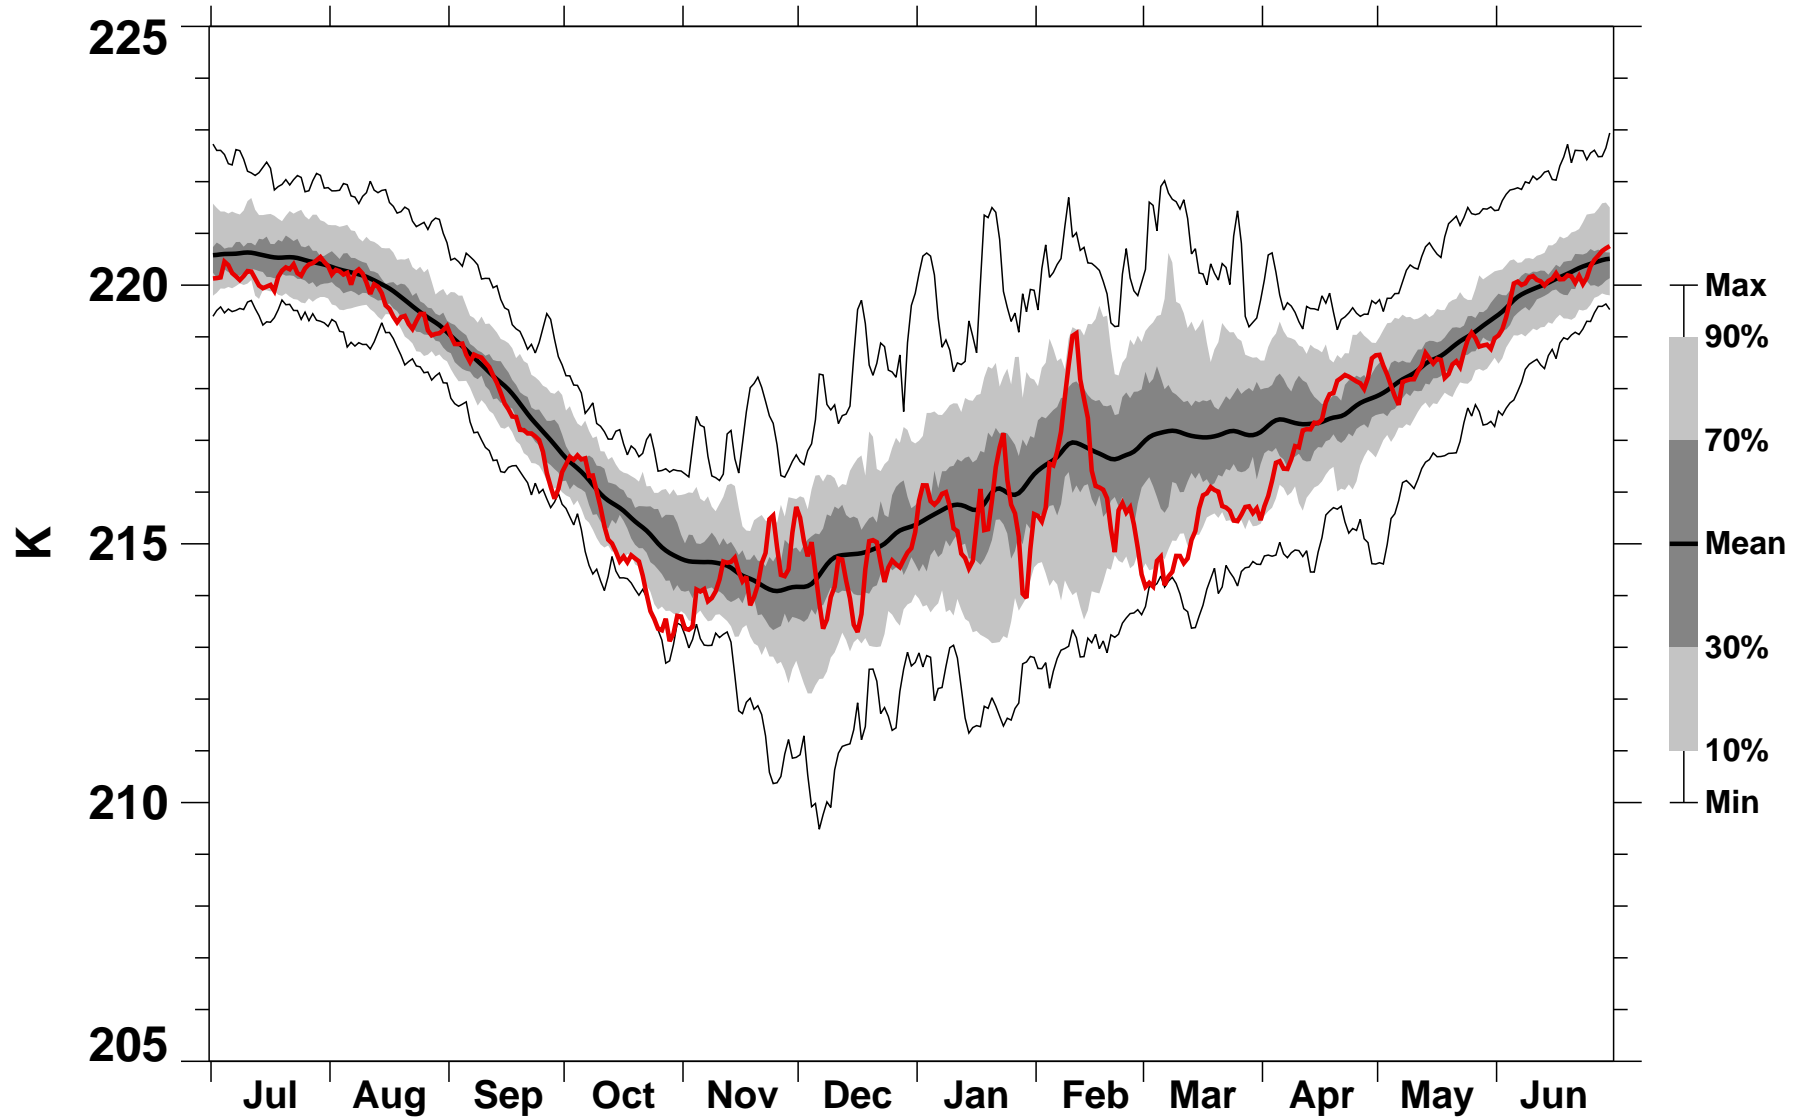

# 50°N Zonal Mean Temperature 50 hPa MERRA2

1978/1979–2022/2023

2008/2009