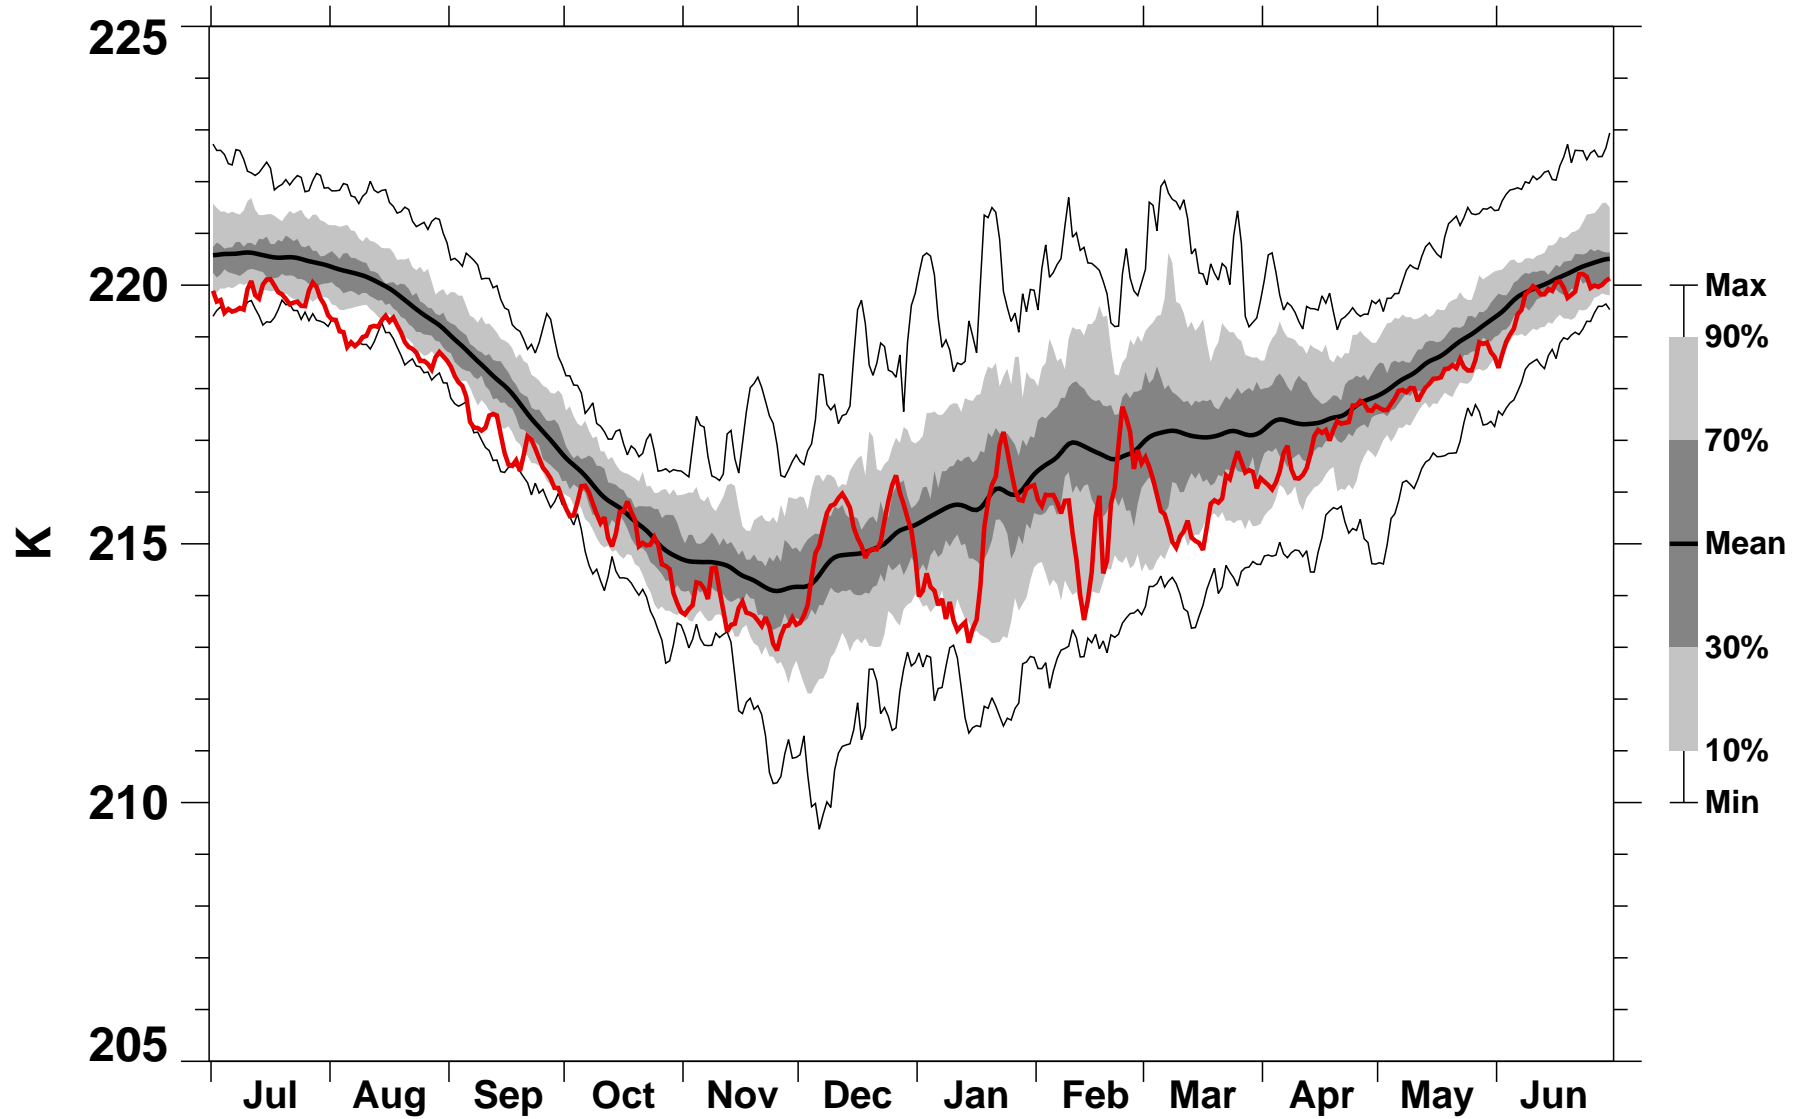

# 50°N Zonal Mean Temperature 50 hPa MERRA2

1978/1979–2022/2001

2000/2001