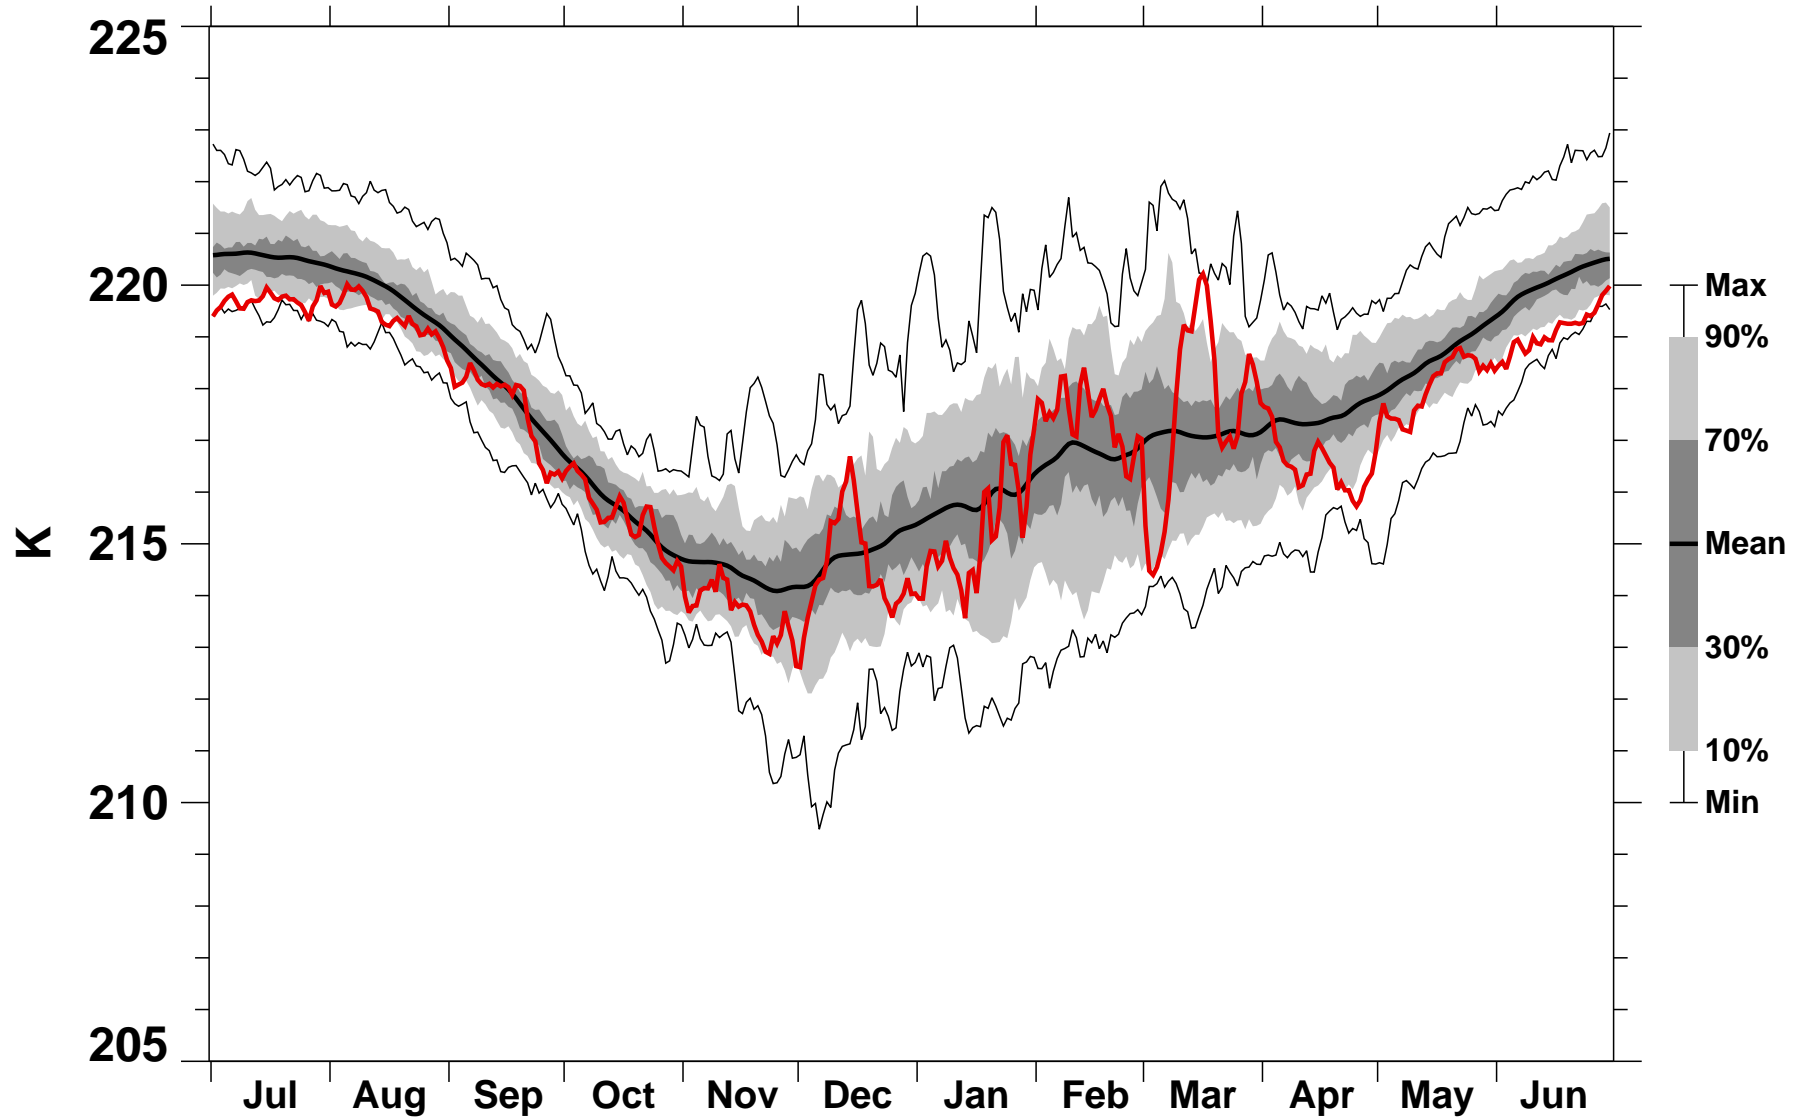

50°N Zonal Mean Temperature 50 hPa MERRA2

1978/1979–2022/2023

1999/2000