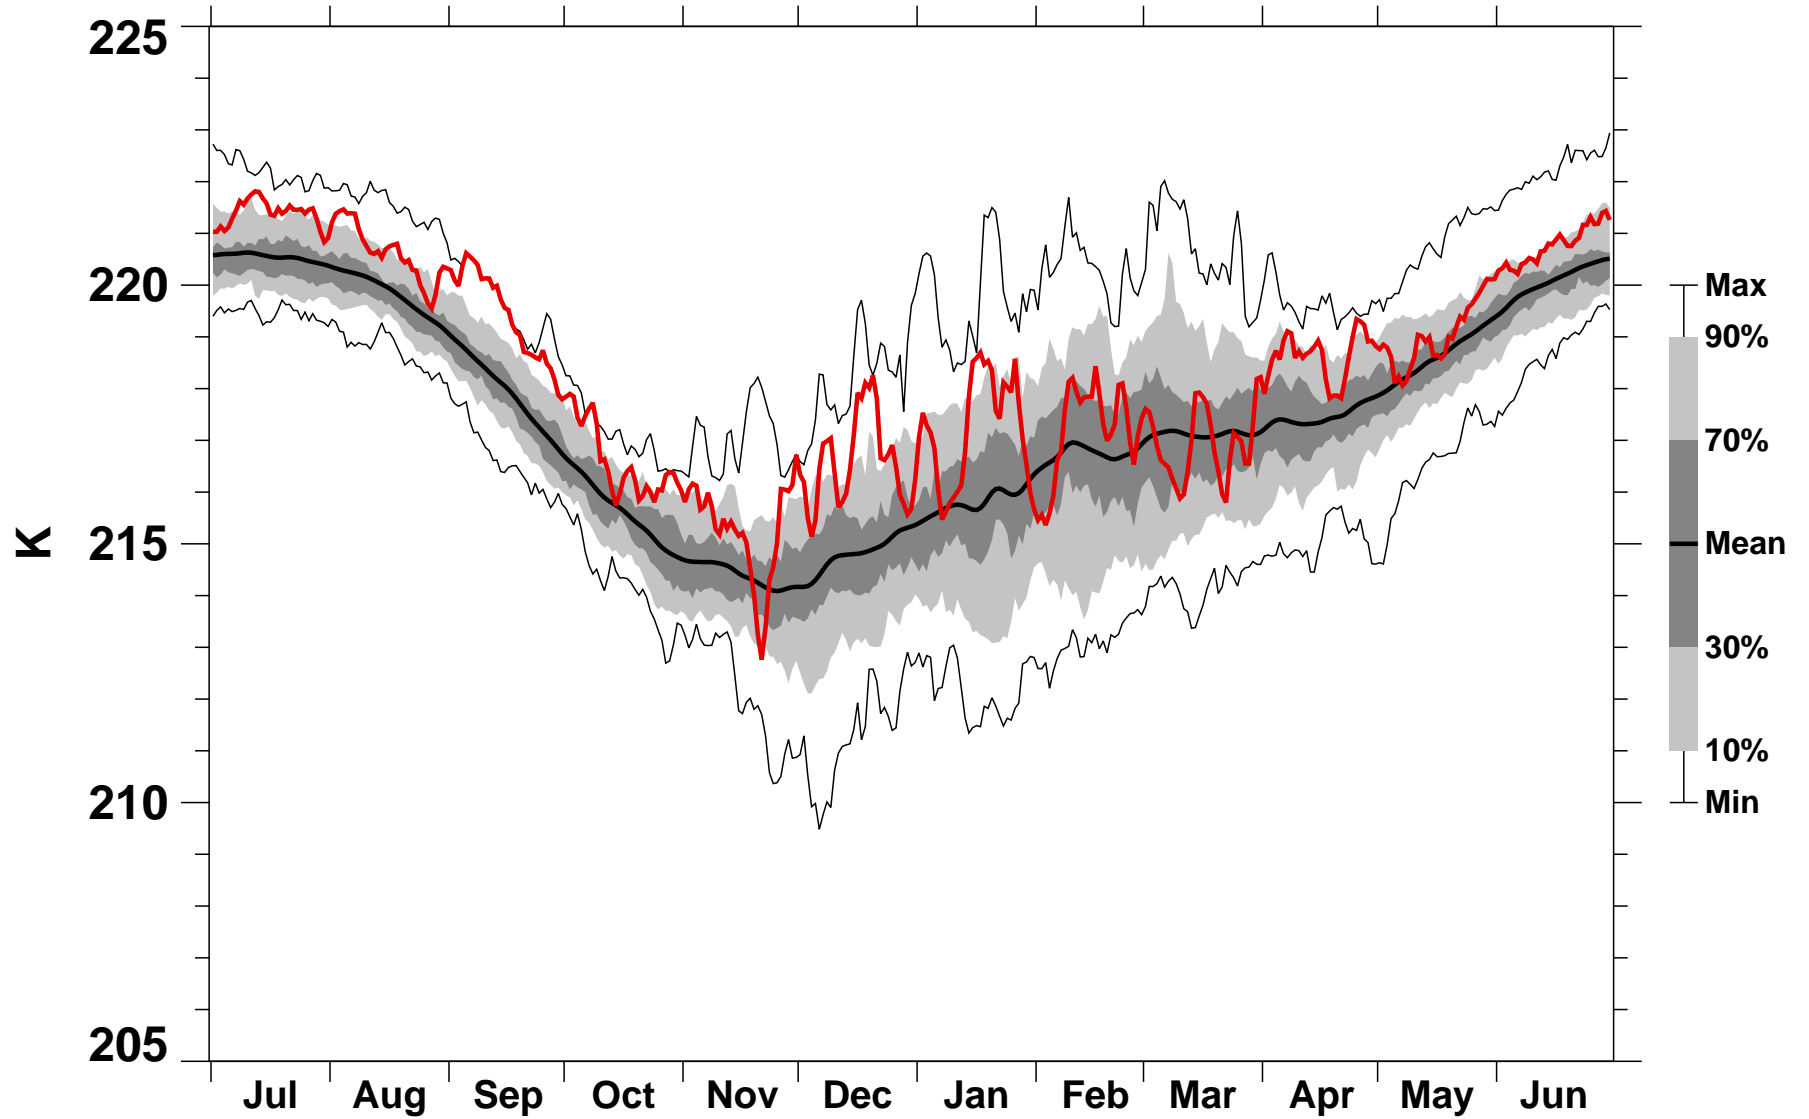

50°N Zonal Mean Temperature 50 hPa MERRA2

1978/1979–2022/2023

1991/1992