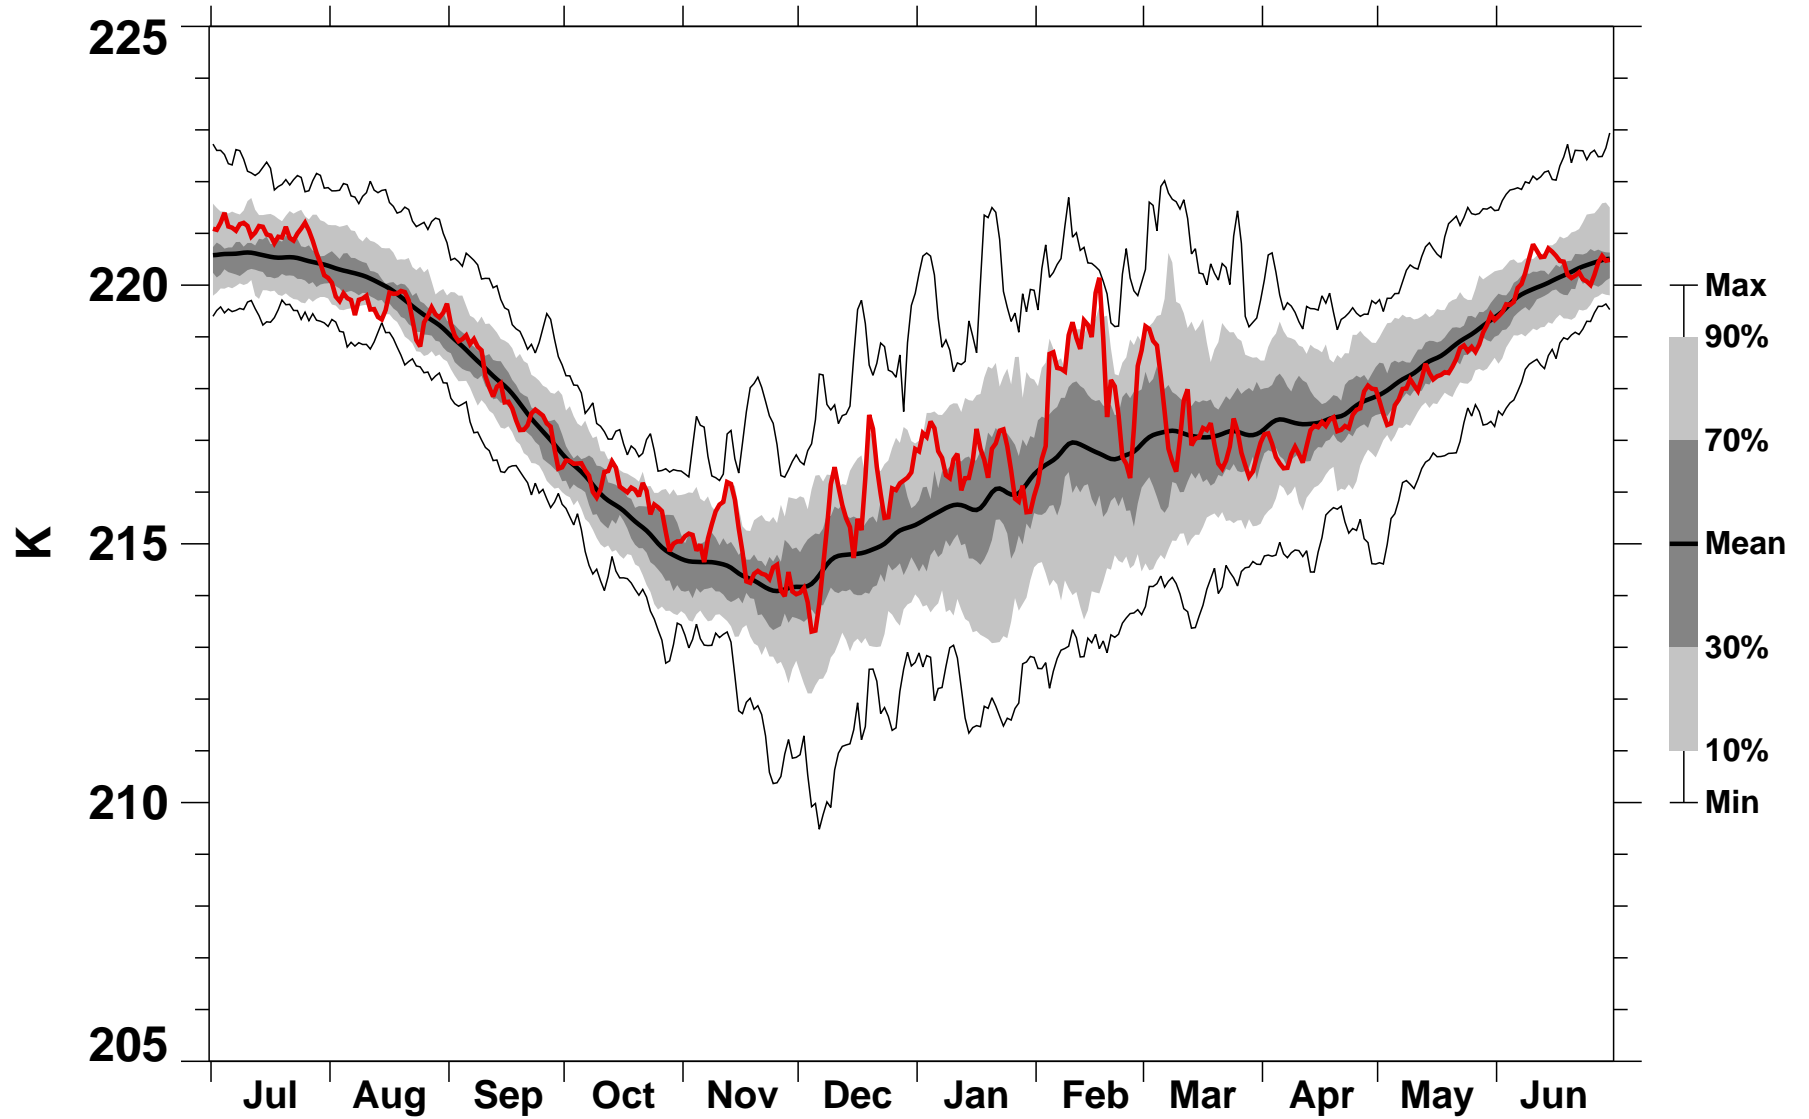

50°N Zonal Mean Temperature 50 hPa MERRA2

1978/1979–2022/2023

1988/1989