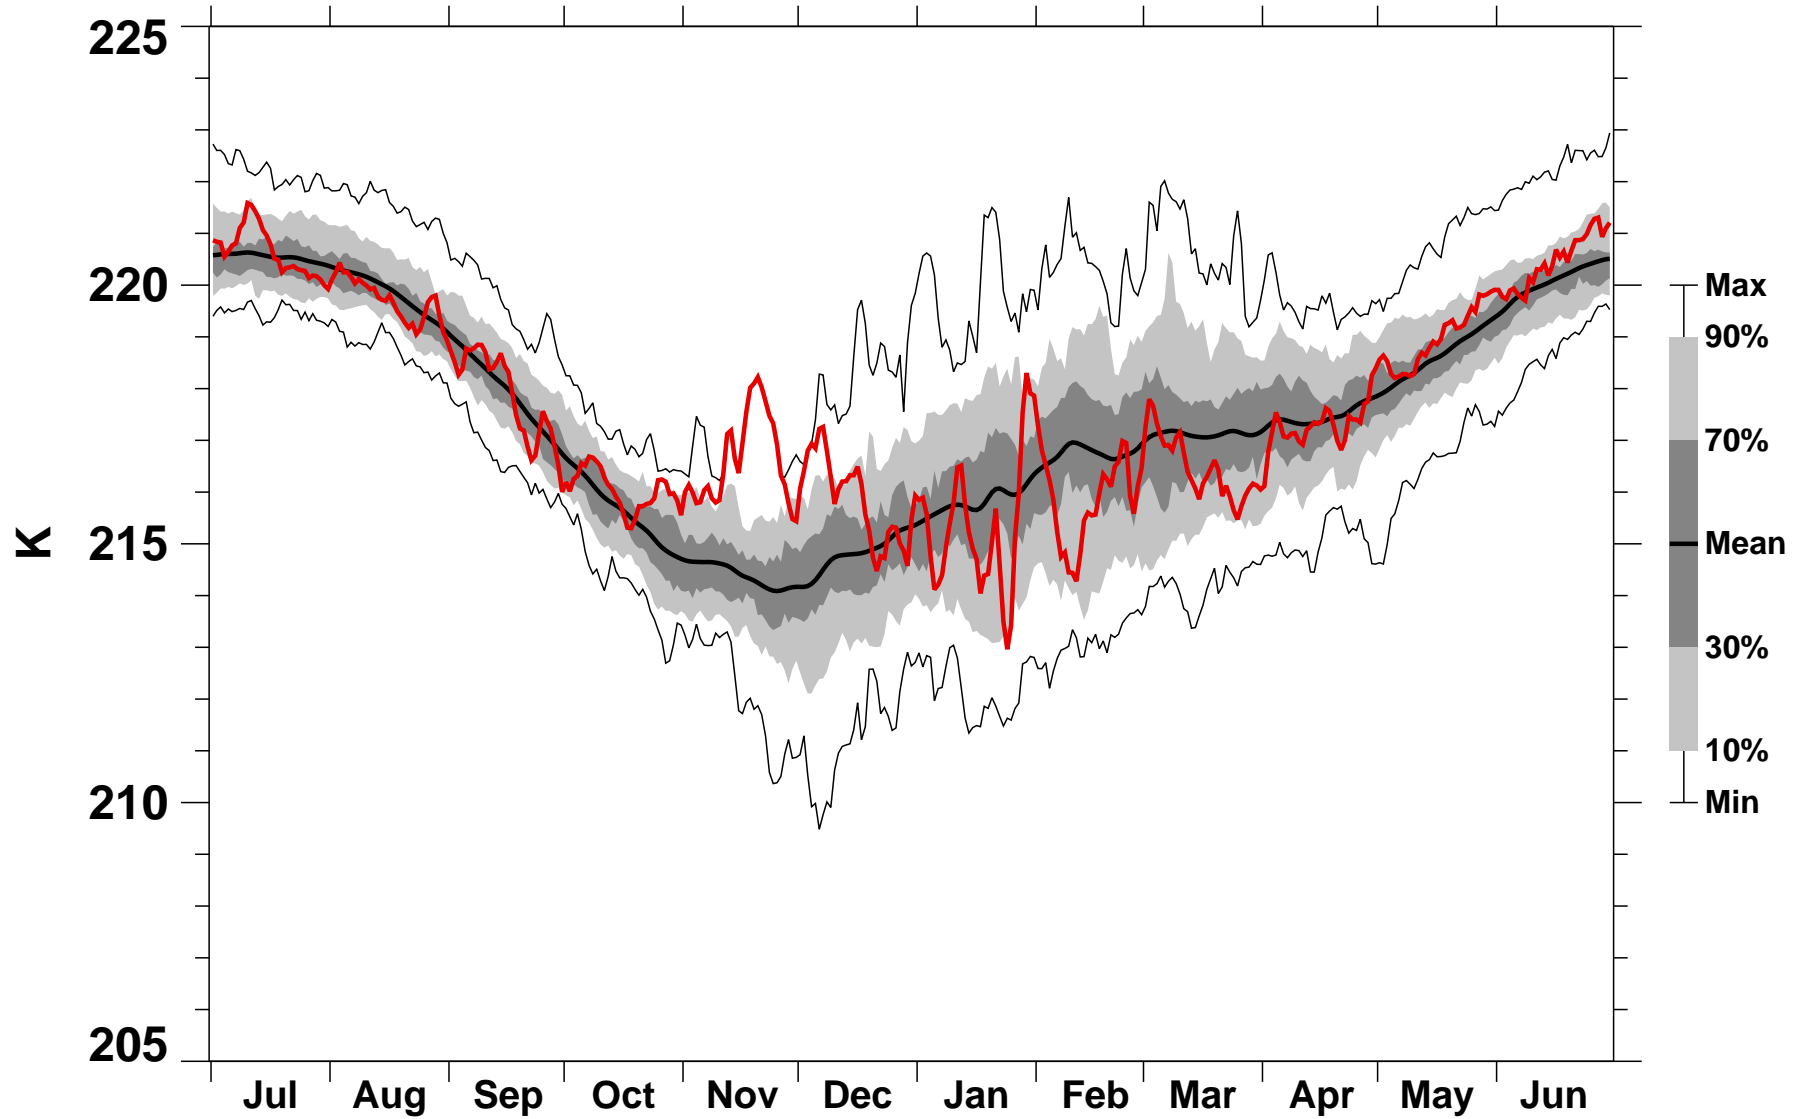

# 50°N Zonal Mean Temperature 50 hPa MERRA2

1978/1979–2022/2023

1986/1987