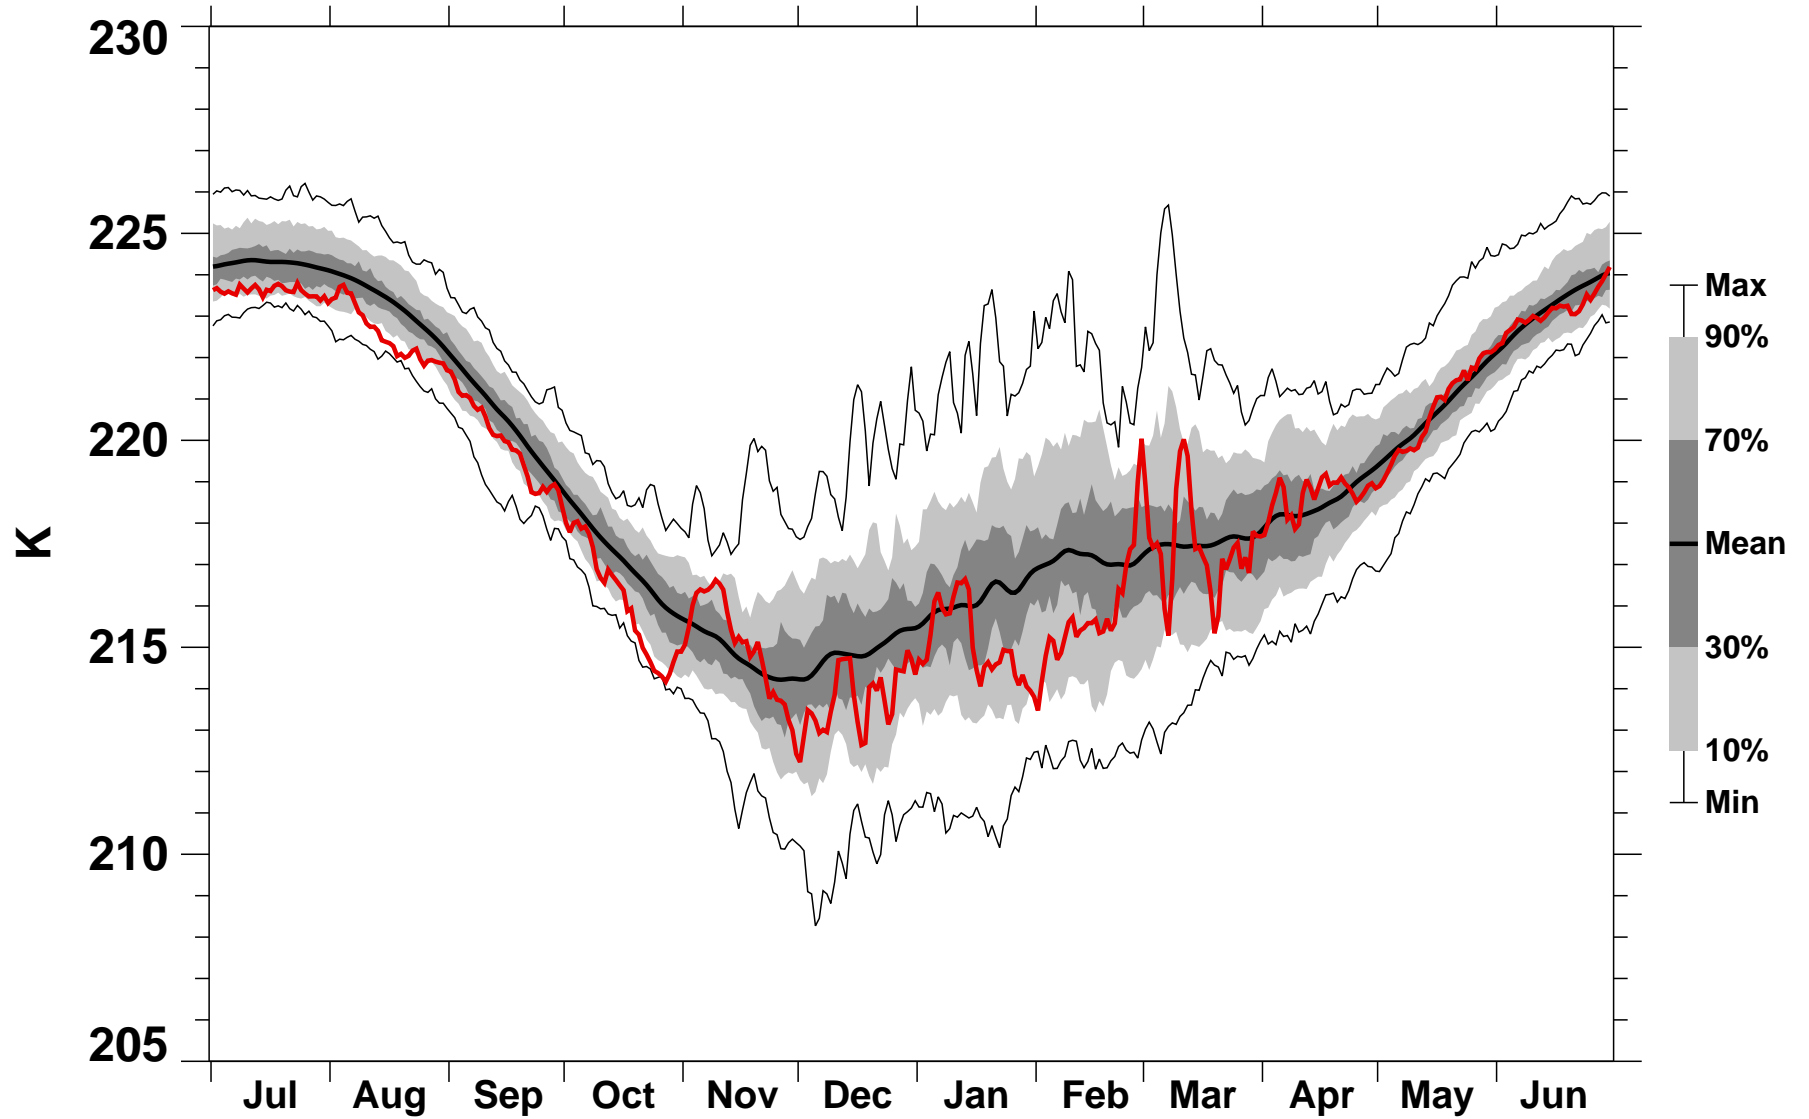

50°N Zonal Mean Temperature 30 hPa MERRA2

1978/1979–2022/2023

2021/2022