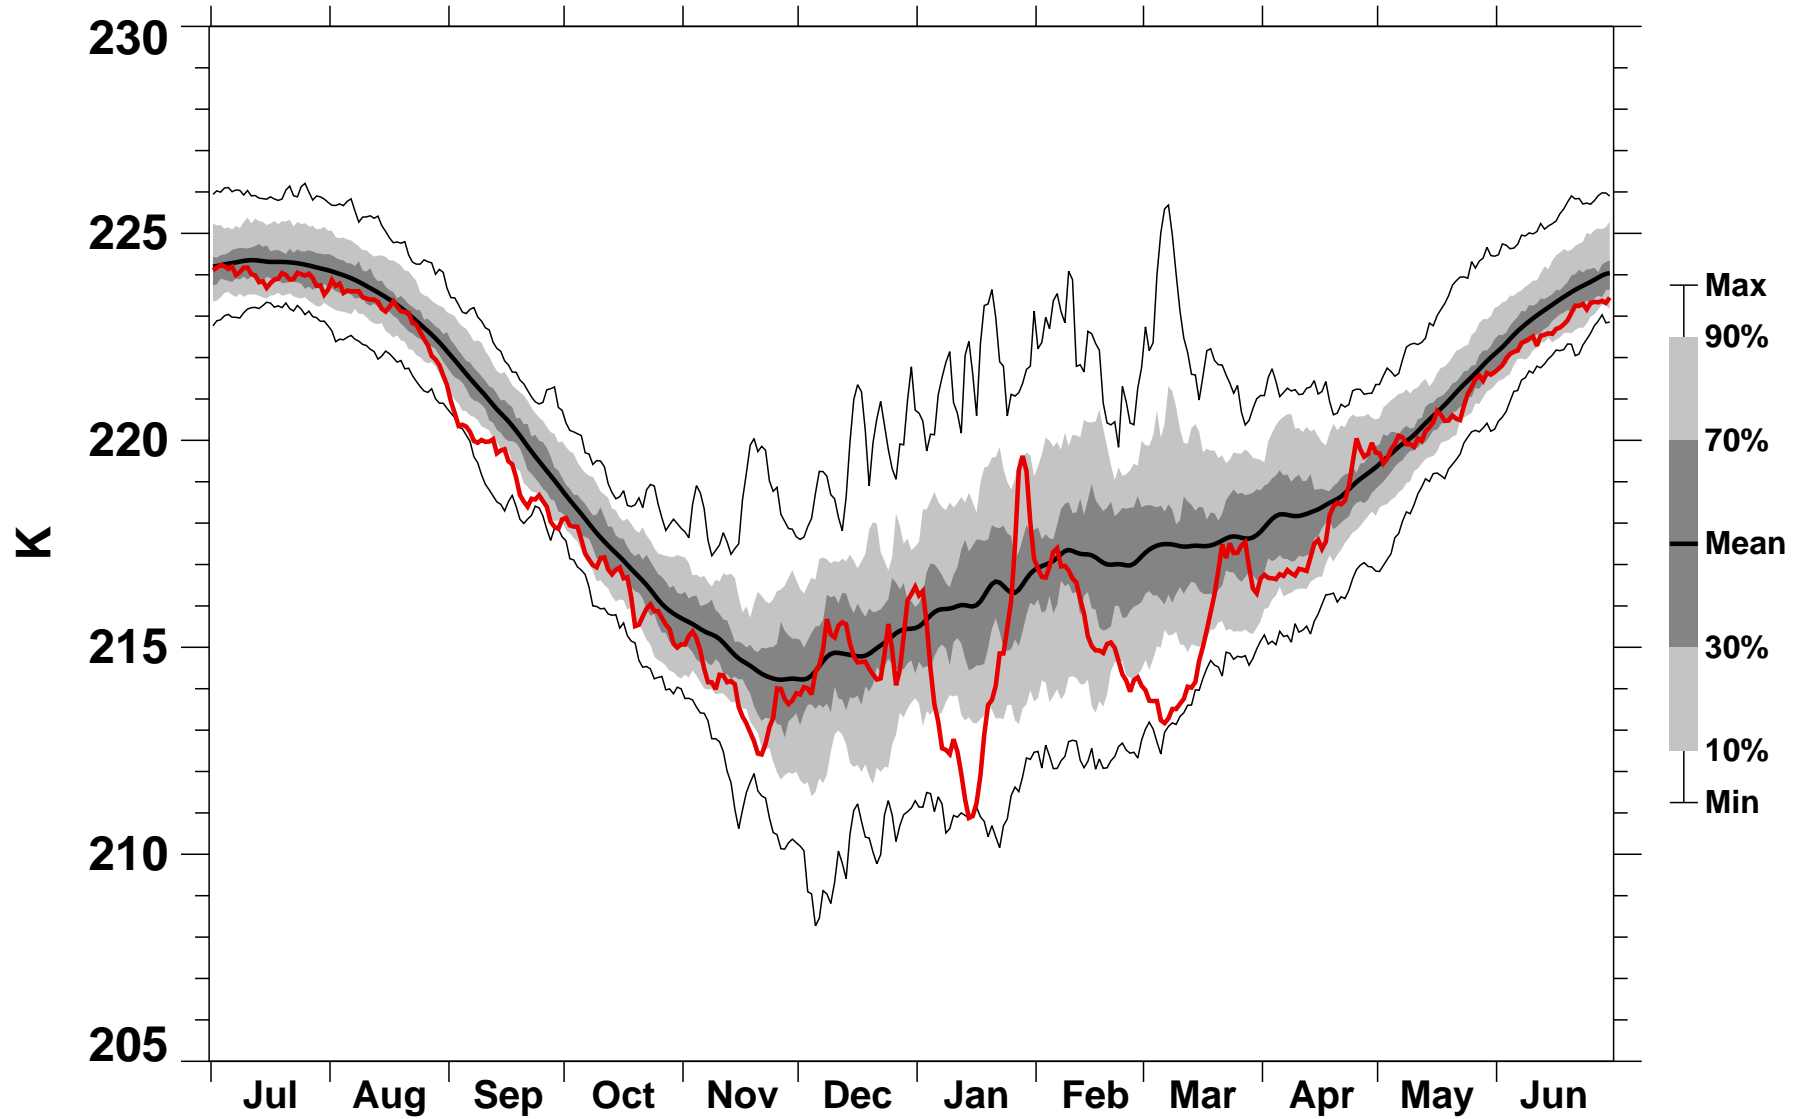

50°N Zonal Mean Temperature 30 hPa MERRA2

1978/1979–2022/2023

2020/2021