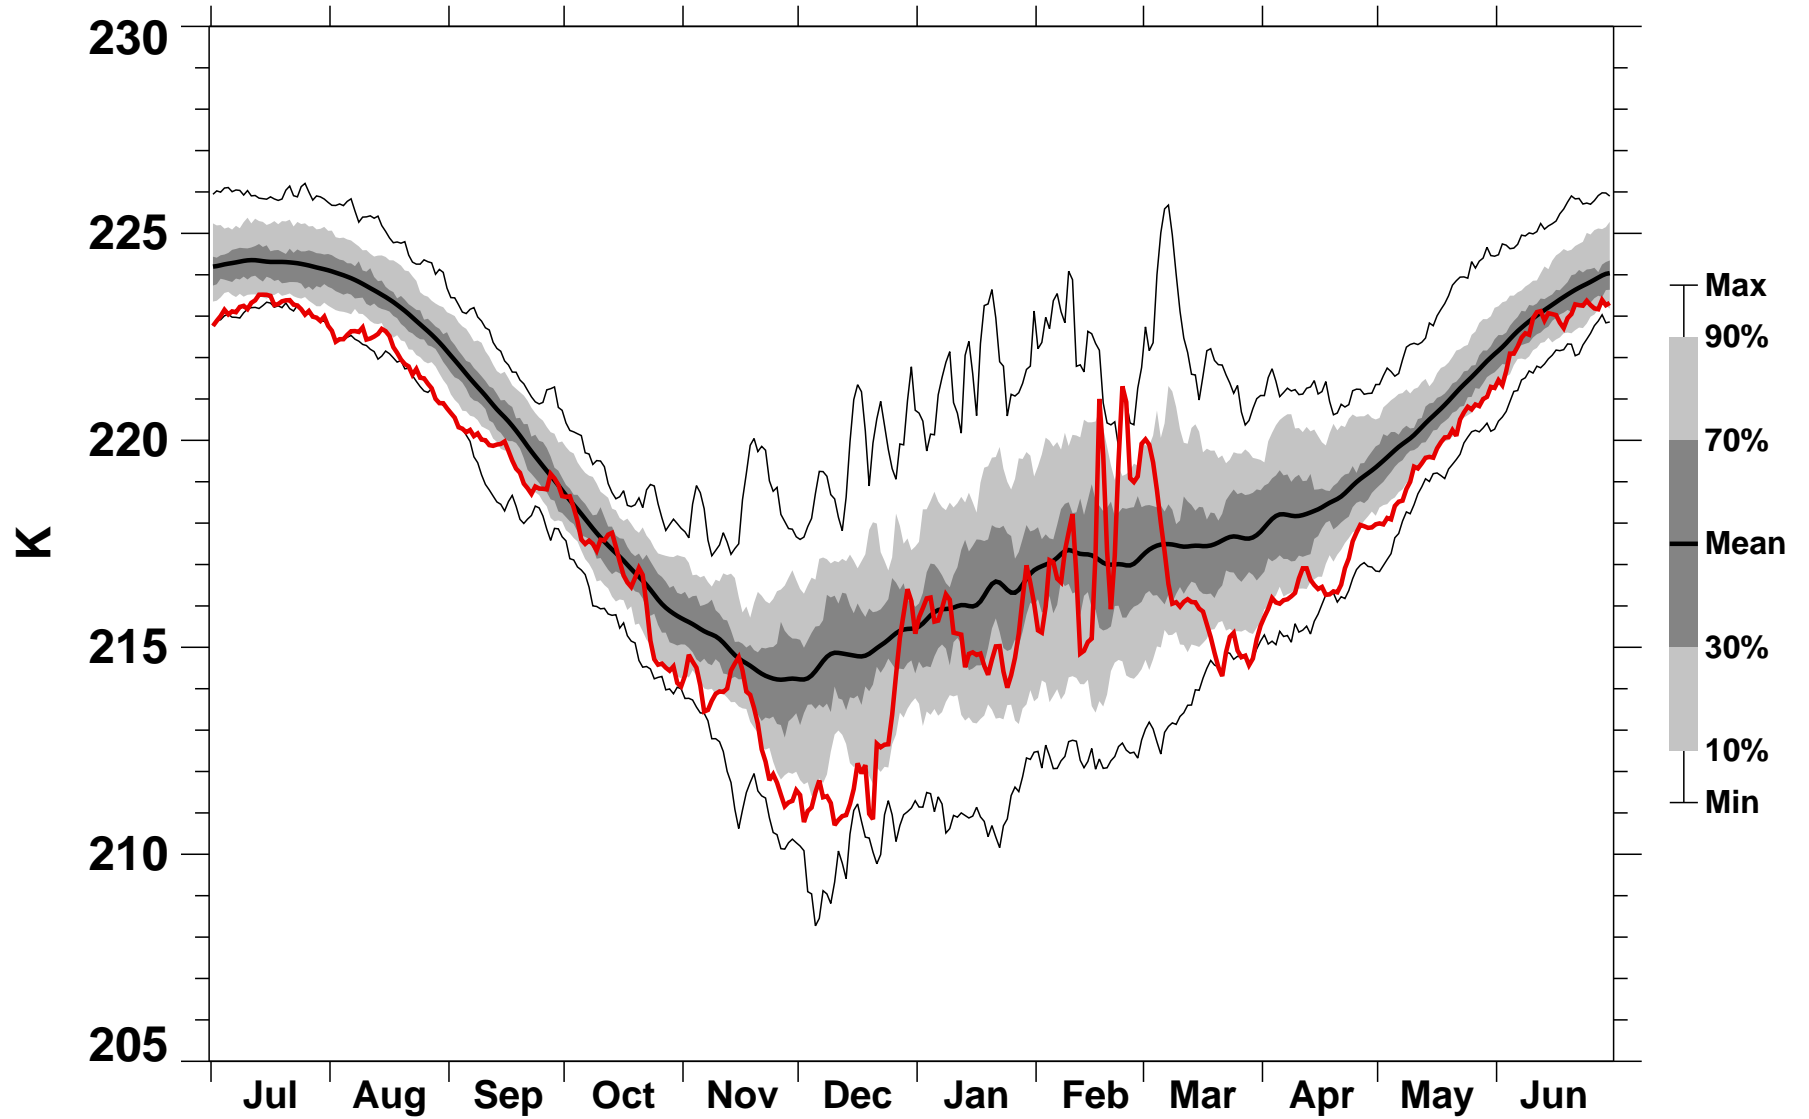

50°N Zonal Mean Temperature 30 hPa MERRA2

1978/1979–2022/2023

2017/2018