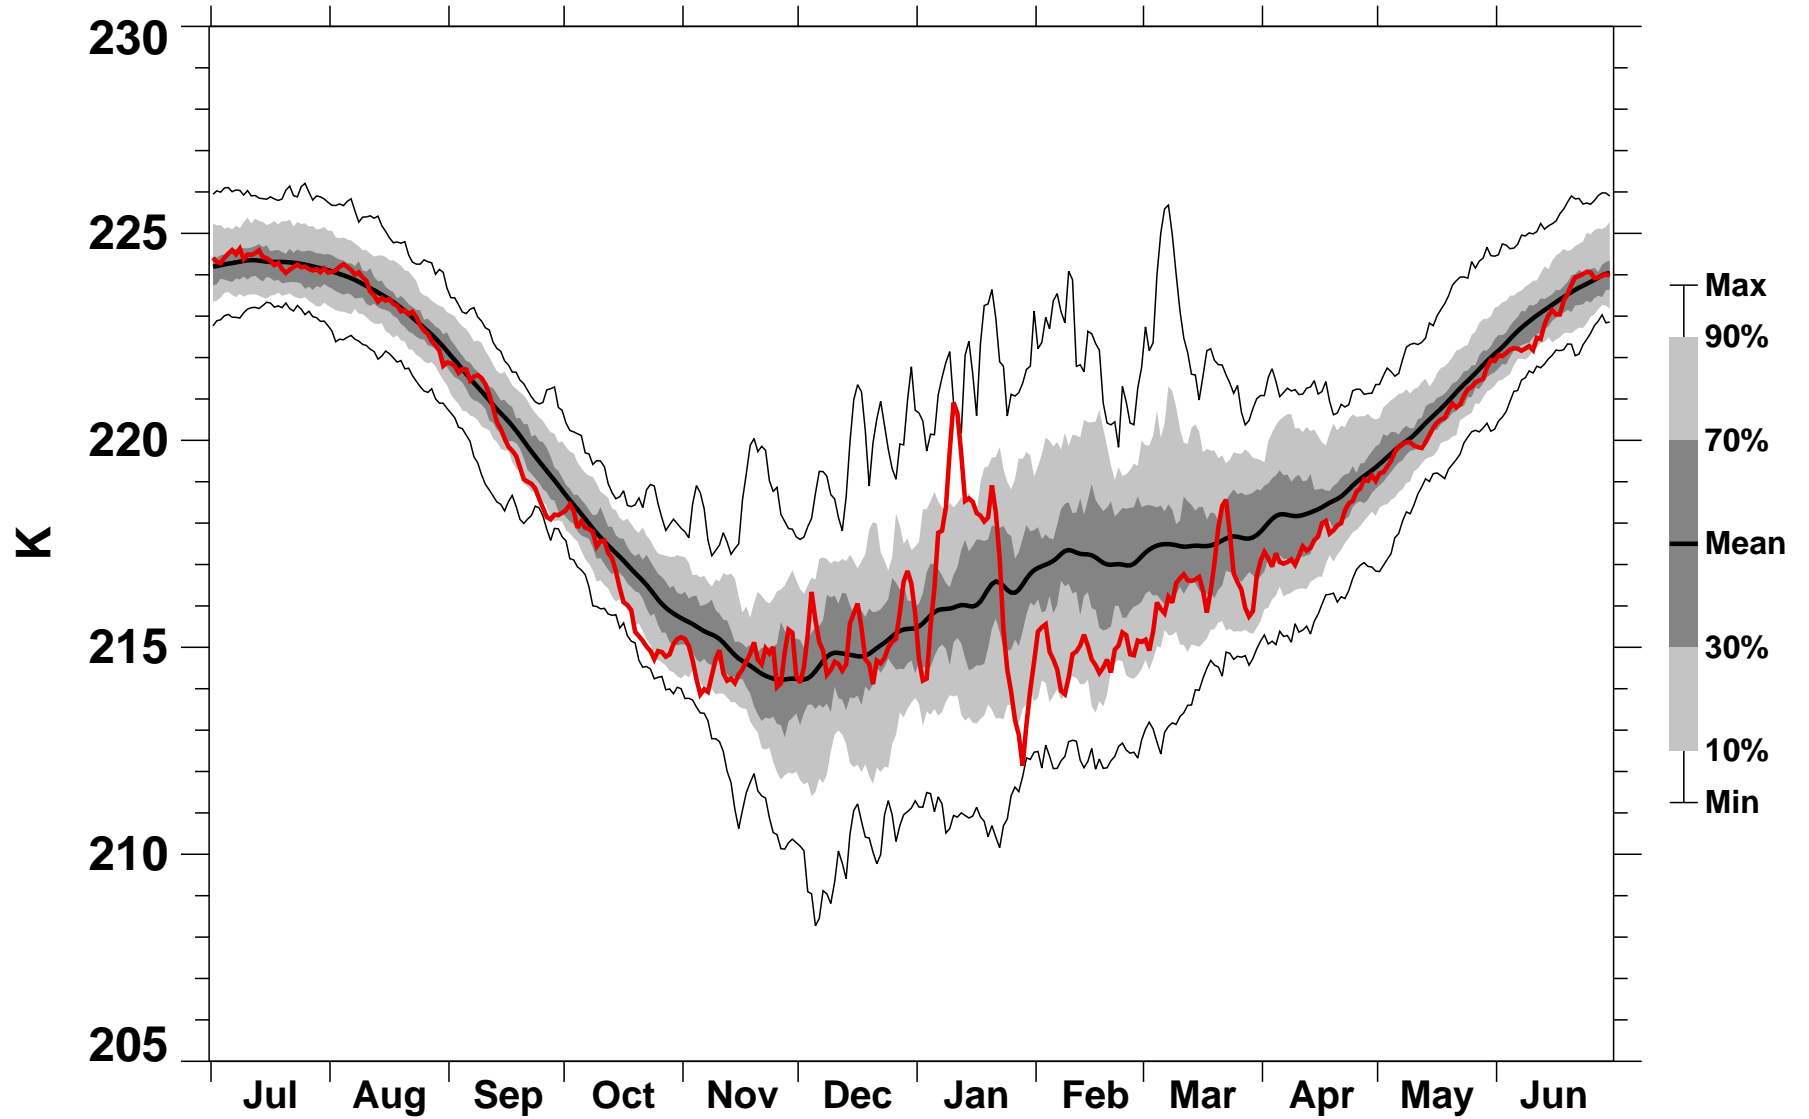

50°N Zonal Mean Temperature 30 hPa MERRA2

1978/1979–2022/2023

2014/2015