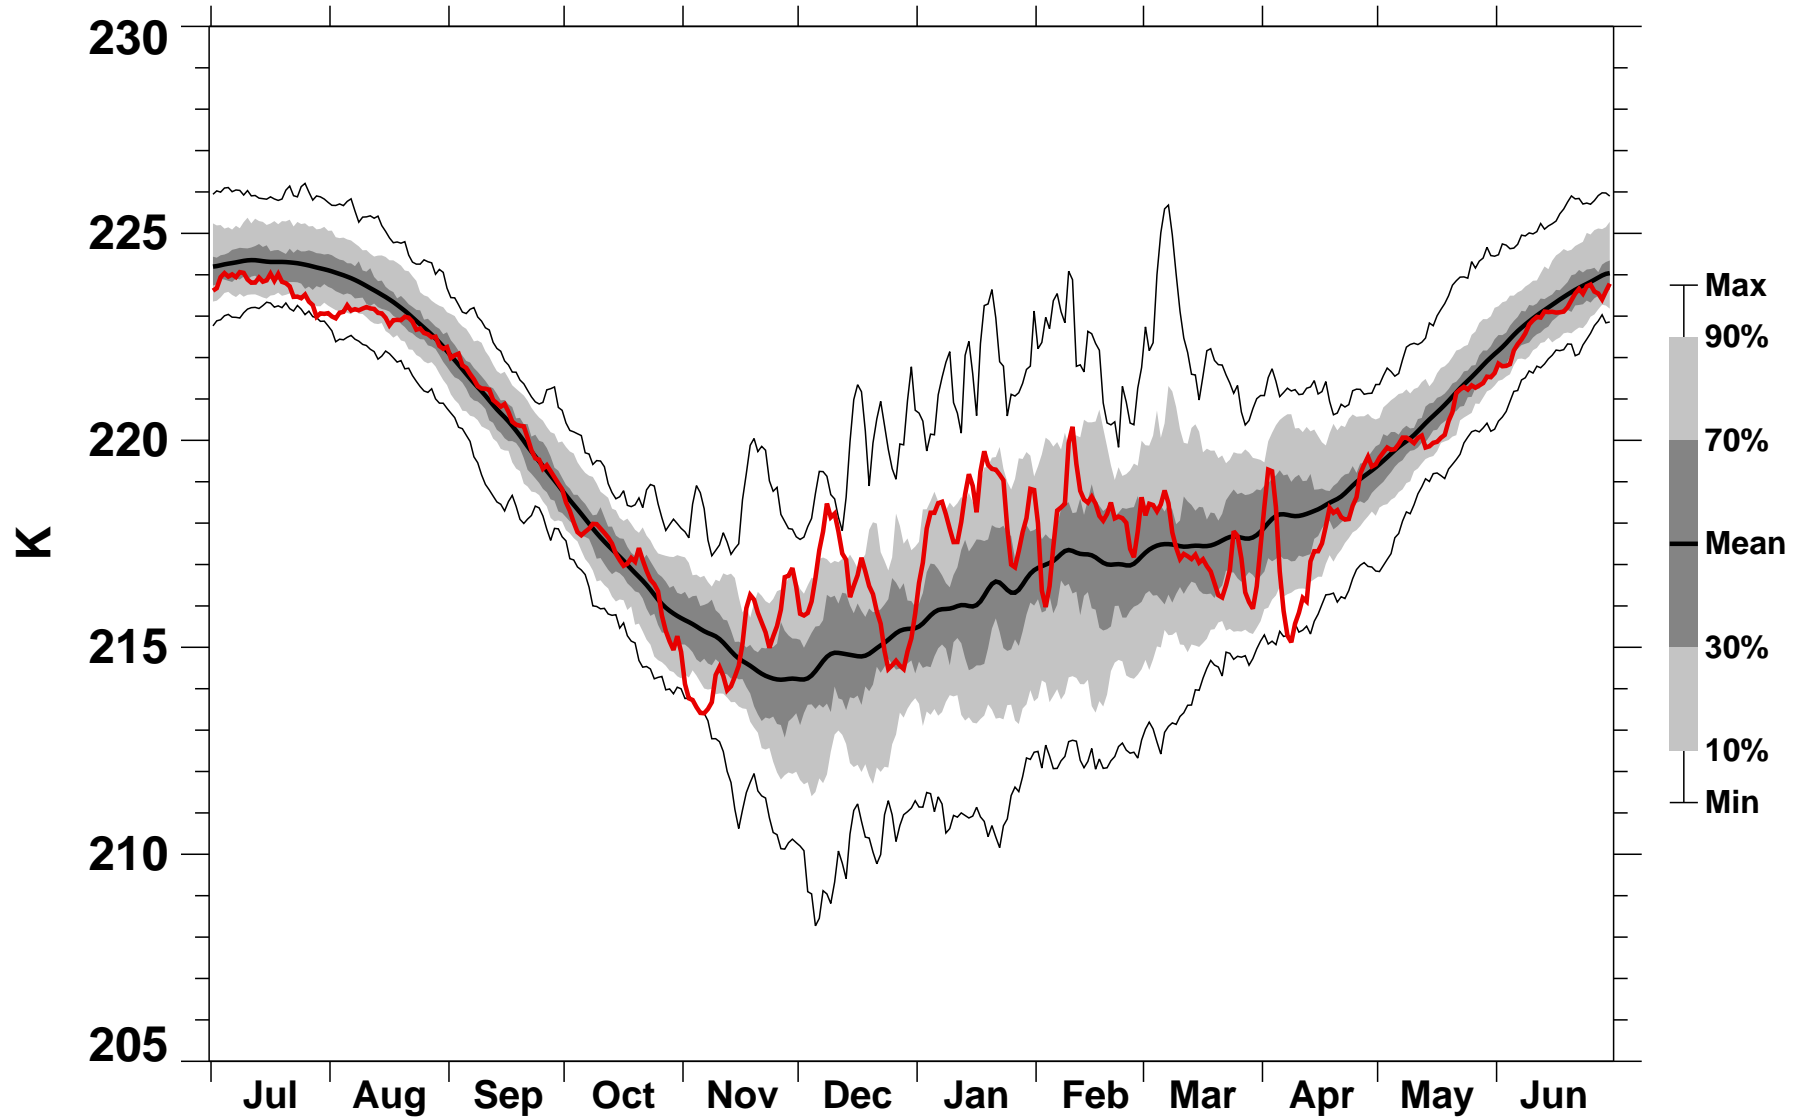

# 50°N Zonal Mean Temperature 30 hPa MERRA2

1978/1979–2022/2023

2010/2011