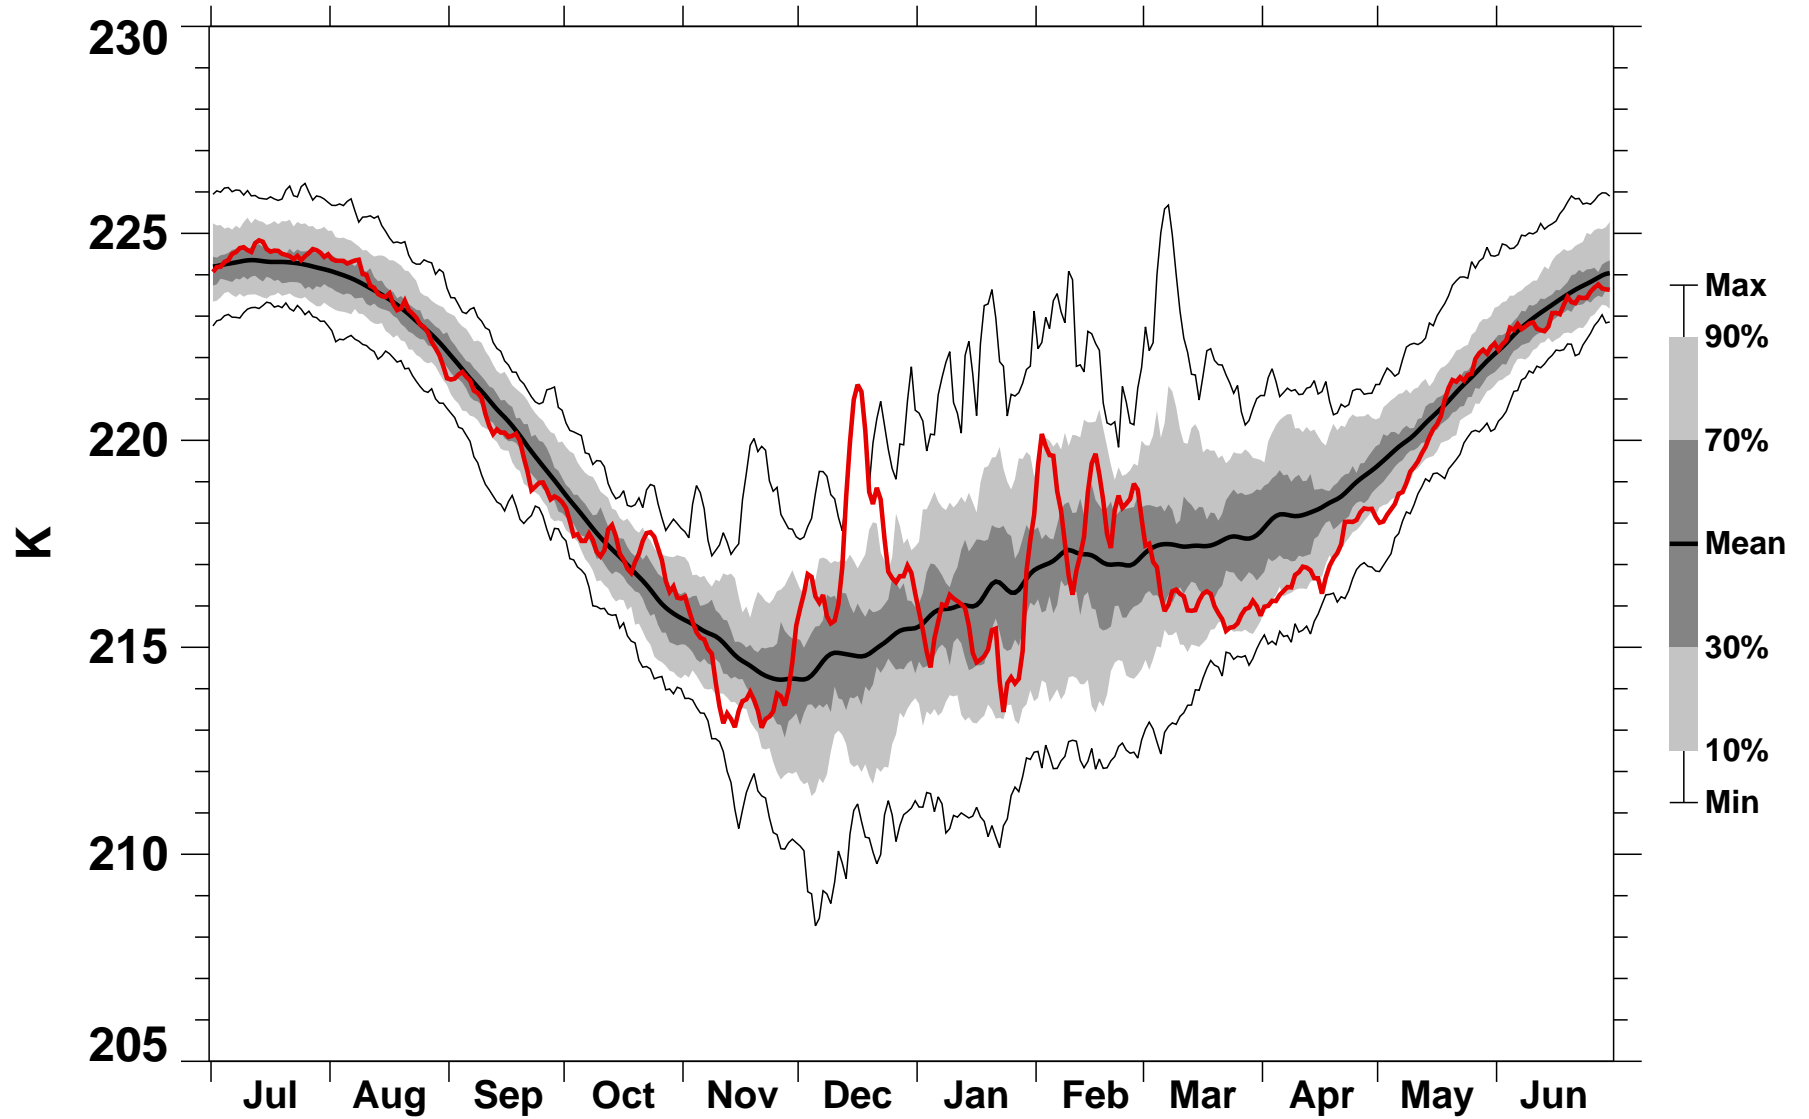

50°N Zonal Mean Temperature 30 hPa MERRA2

1978/1979–2022/2023

2009/2010