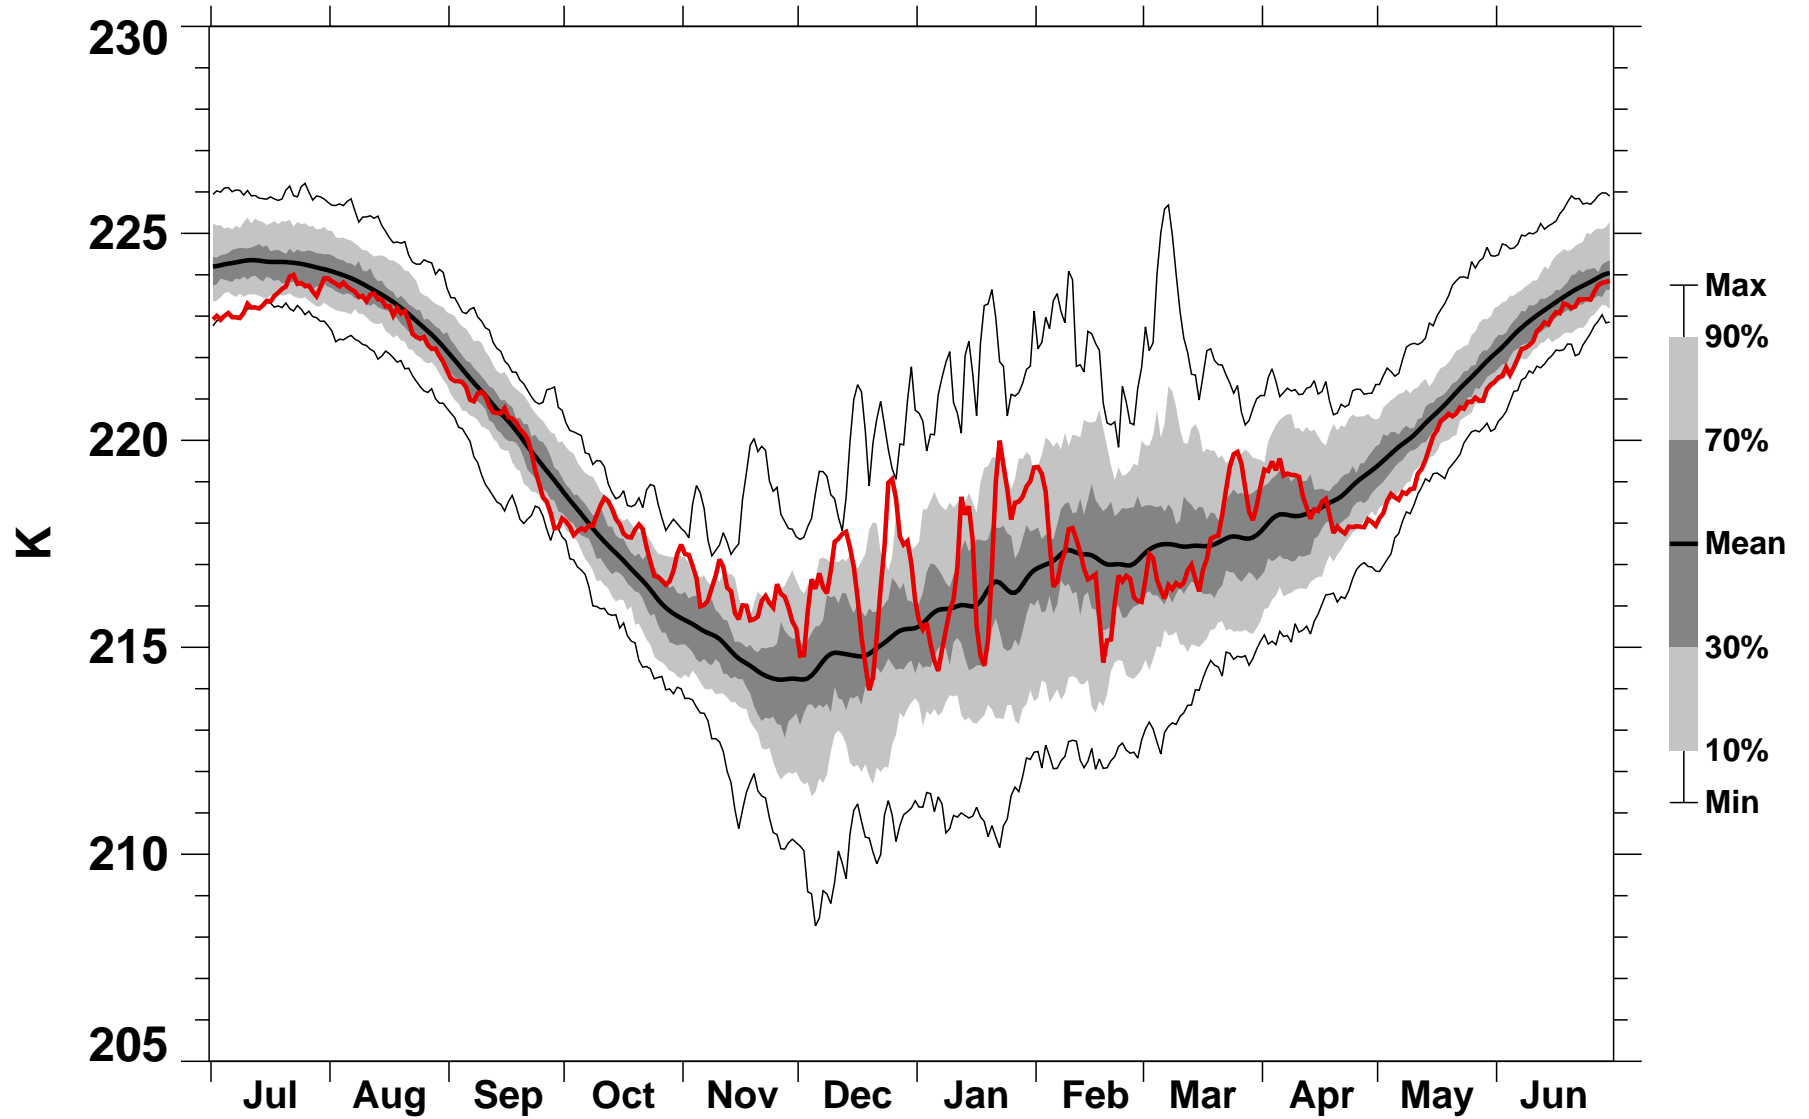

50°N Zonal Mean Temperature 30 hPa MERRA2

1978/1979–2022/2023

2002/2003