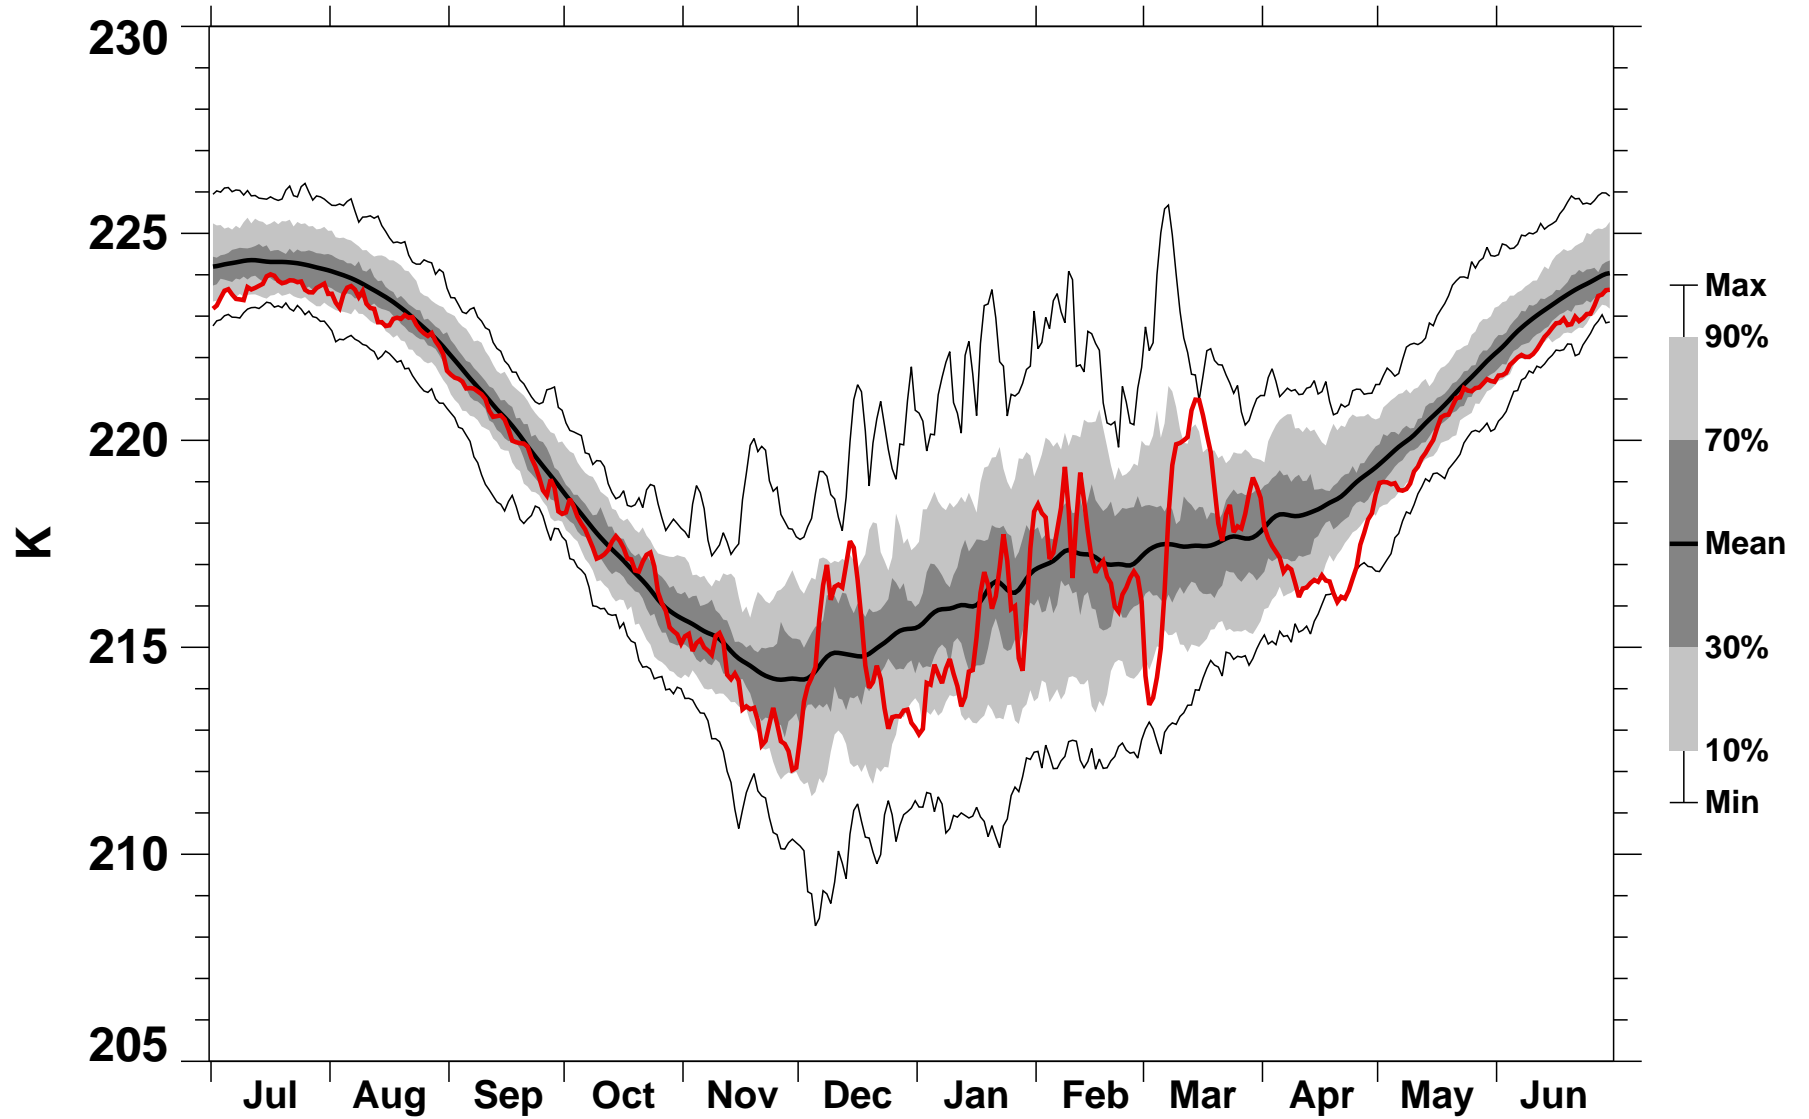

50°N Zonal Mean Temperature 30 hPa MERRA2

1978/1979–2022/2023

1999/2000