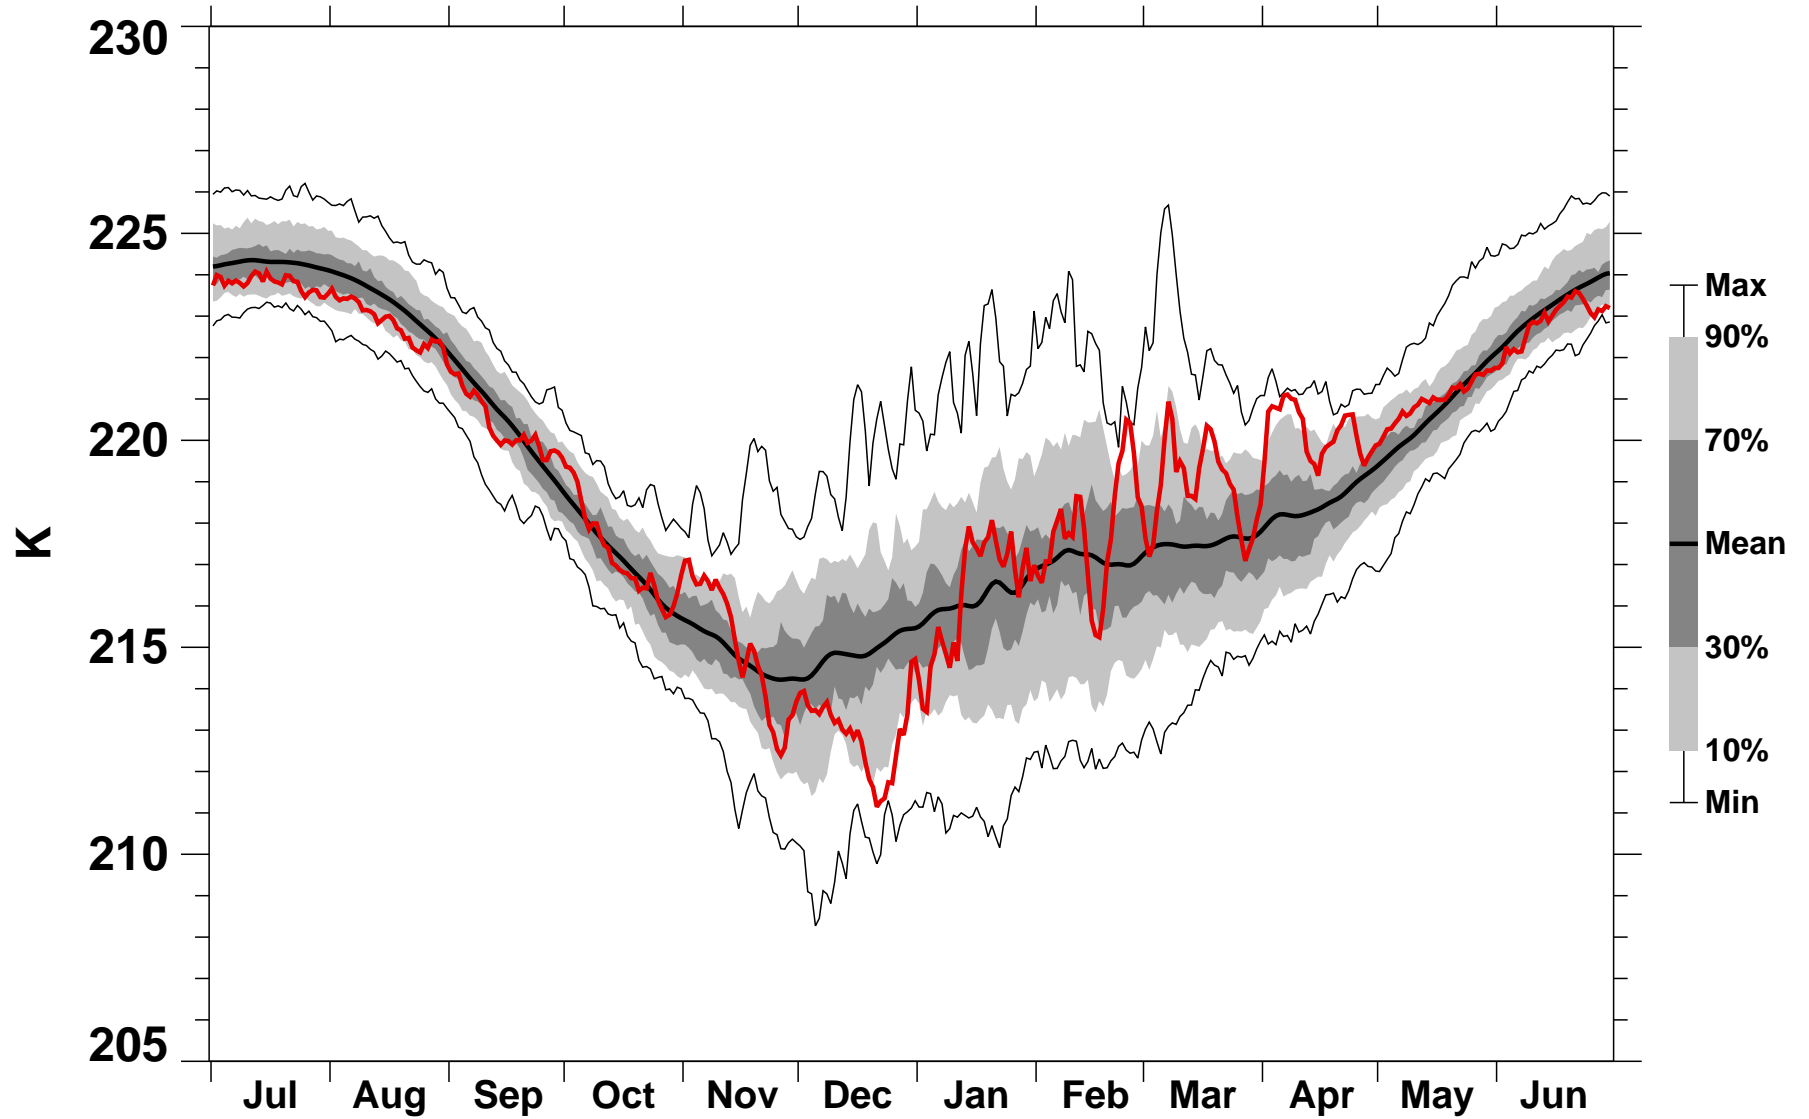

# 50°N Zonal Mean Temperature 30 hPa MERRA2

1978/1979–2022/2023

1995/1996