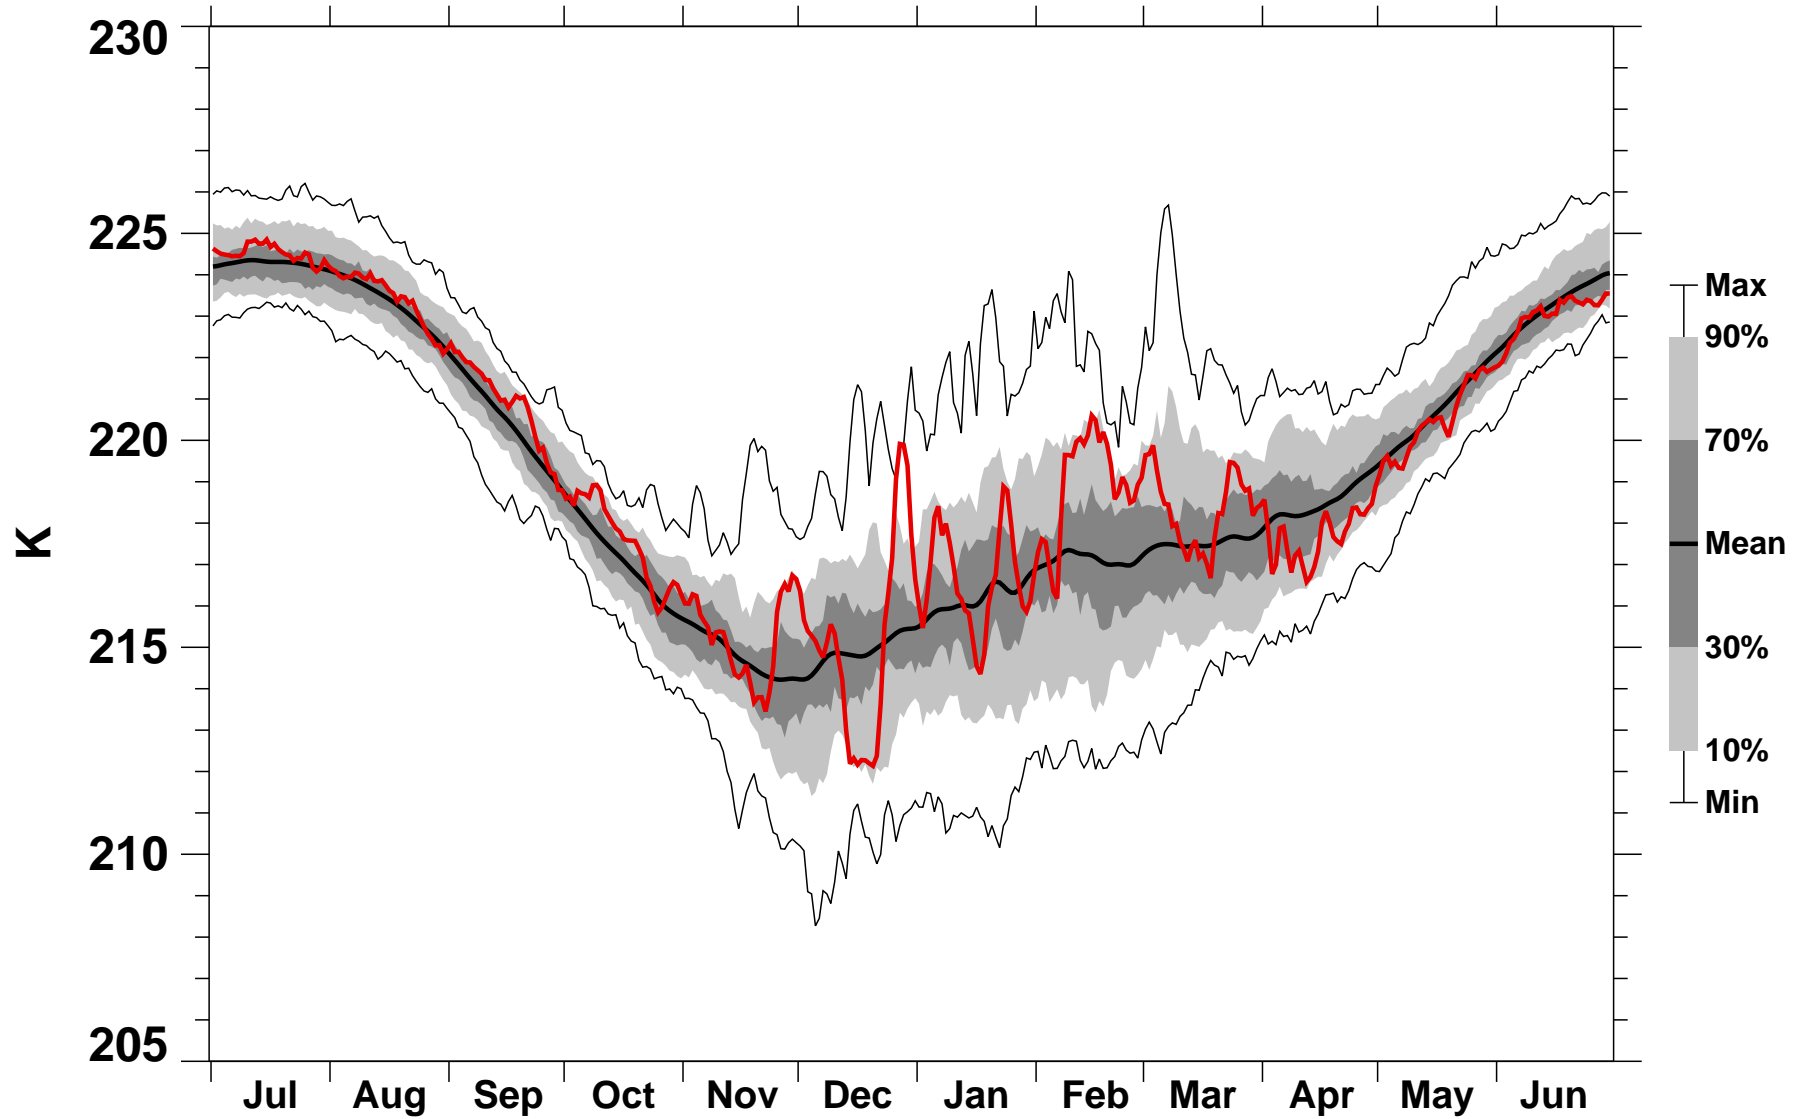

50°N Zonal Mean Temperature 30 hPa MERRA2

1978/1979–2022/2023

1993/1994