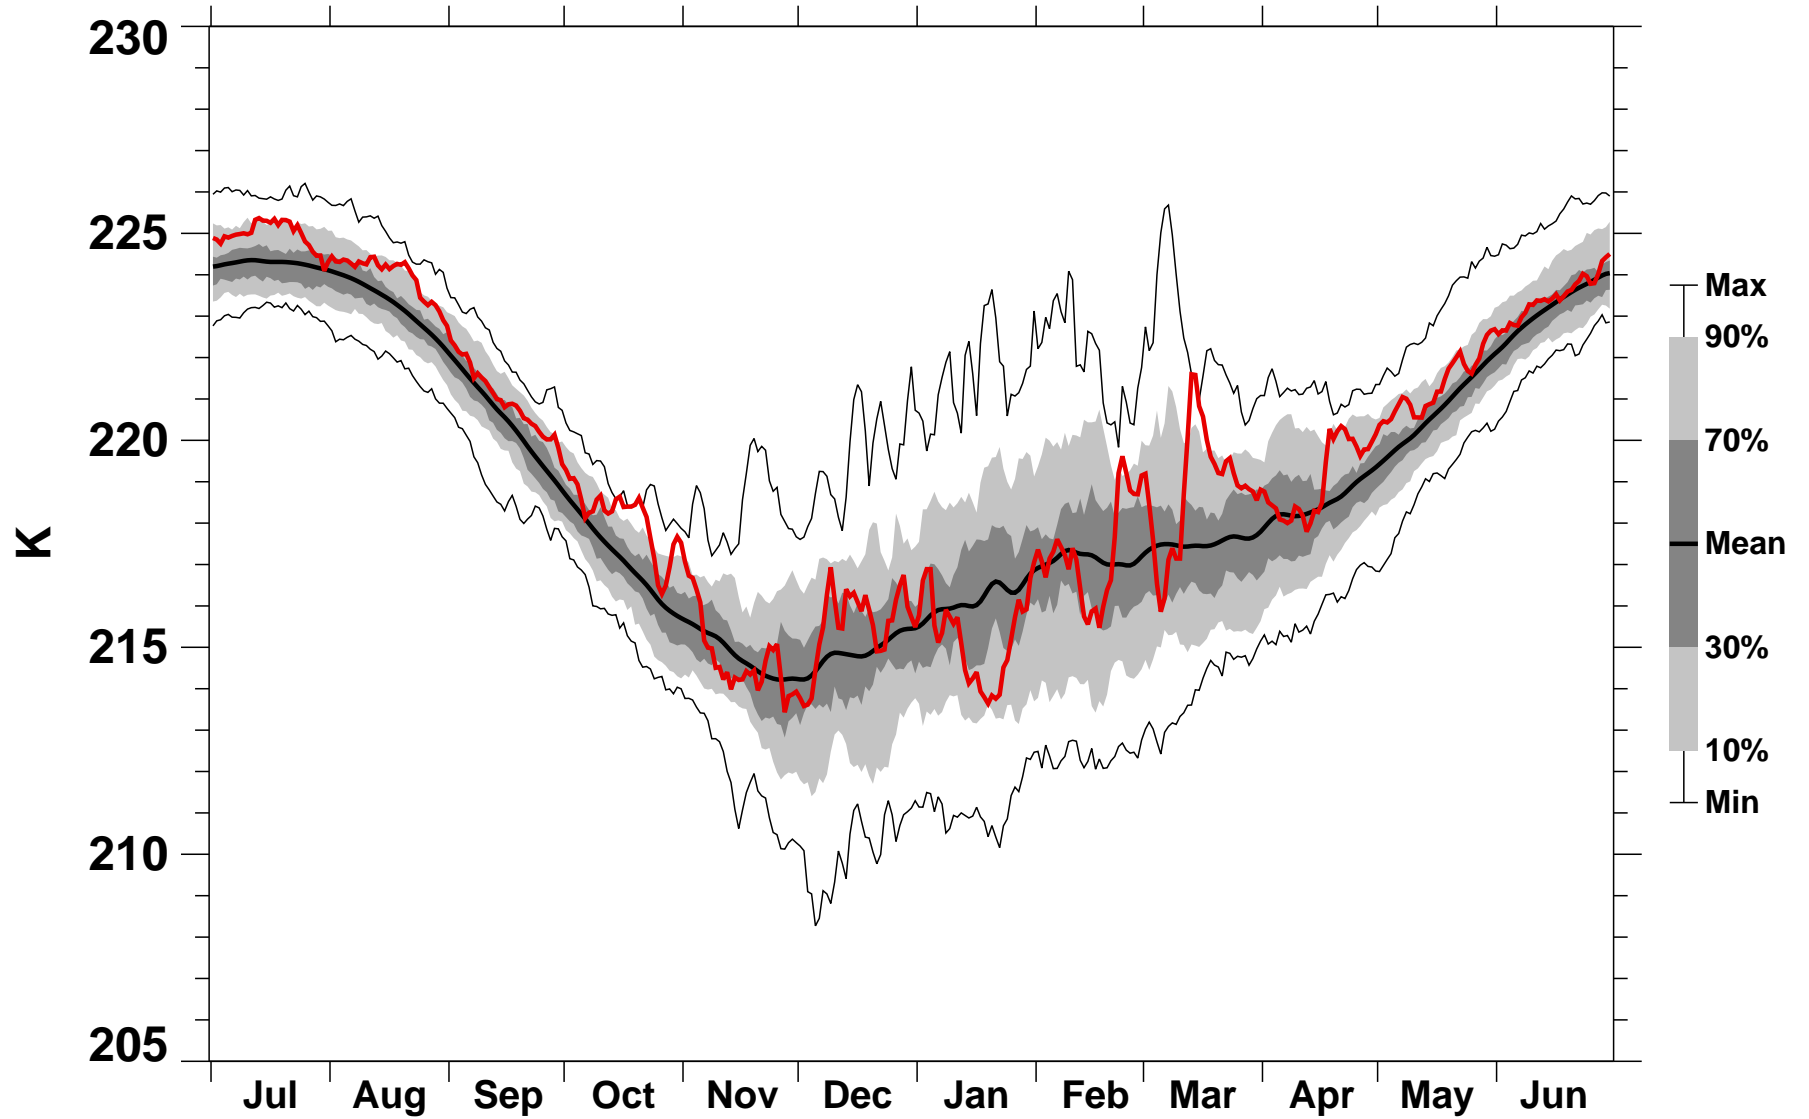

# 50°N Zonal Mean Temperature 30 hPa MERRA2

1978/1979–2022/2023

1992/1993