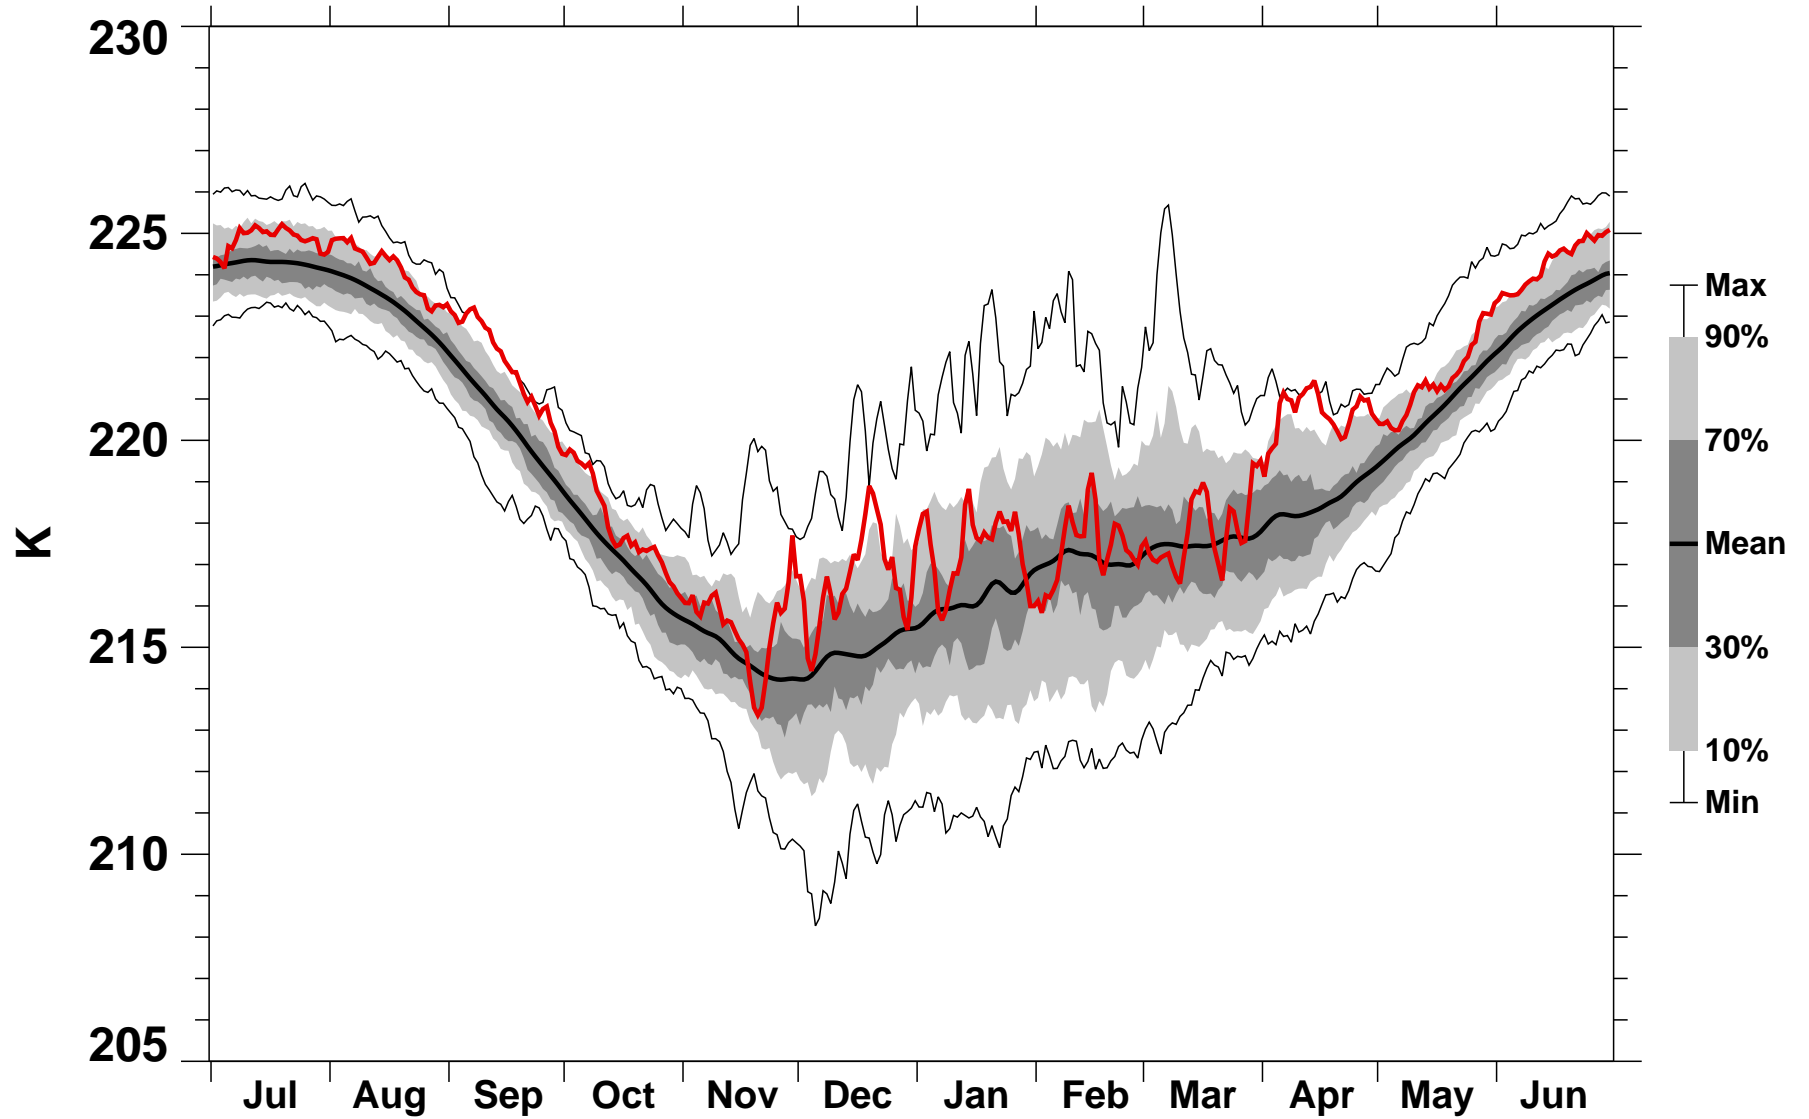

# 50°N Zonal Mean Temperature 30 hPa MERRA2

1978/1979–2022/2023

1991/1992