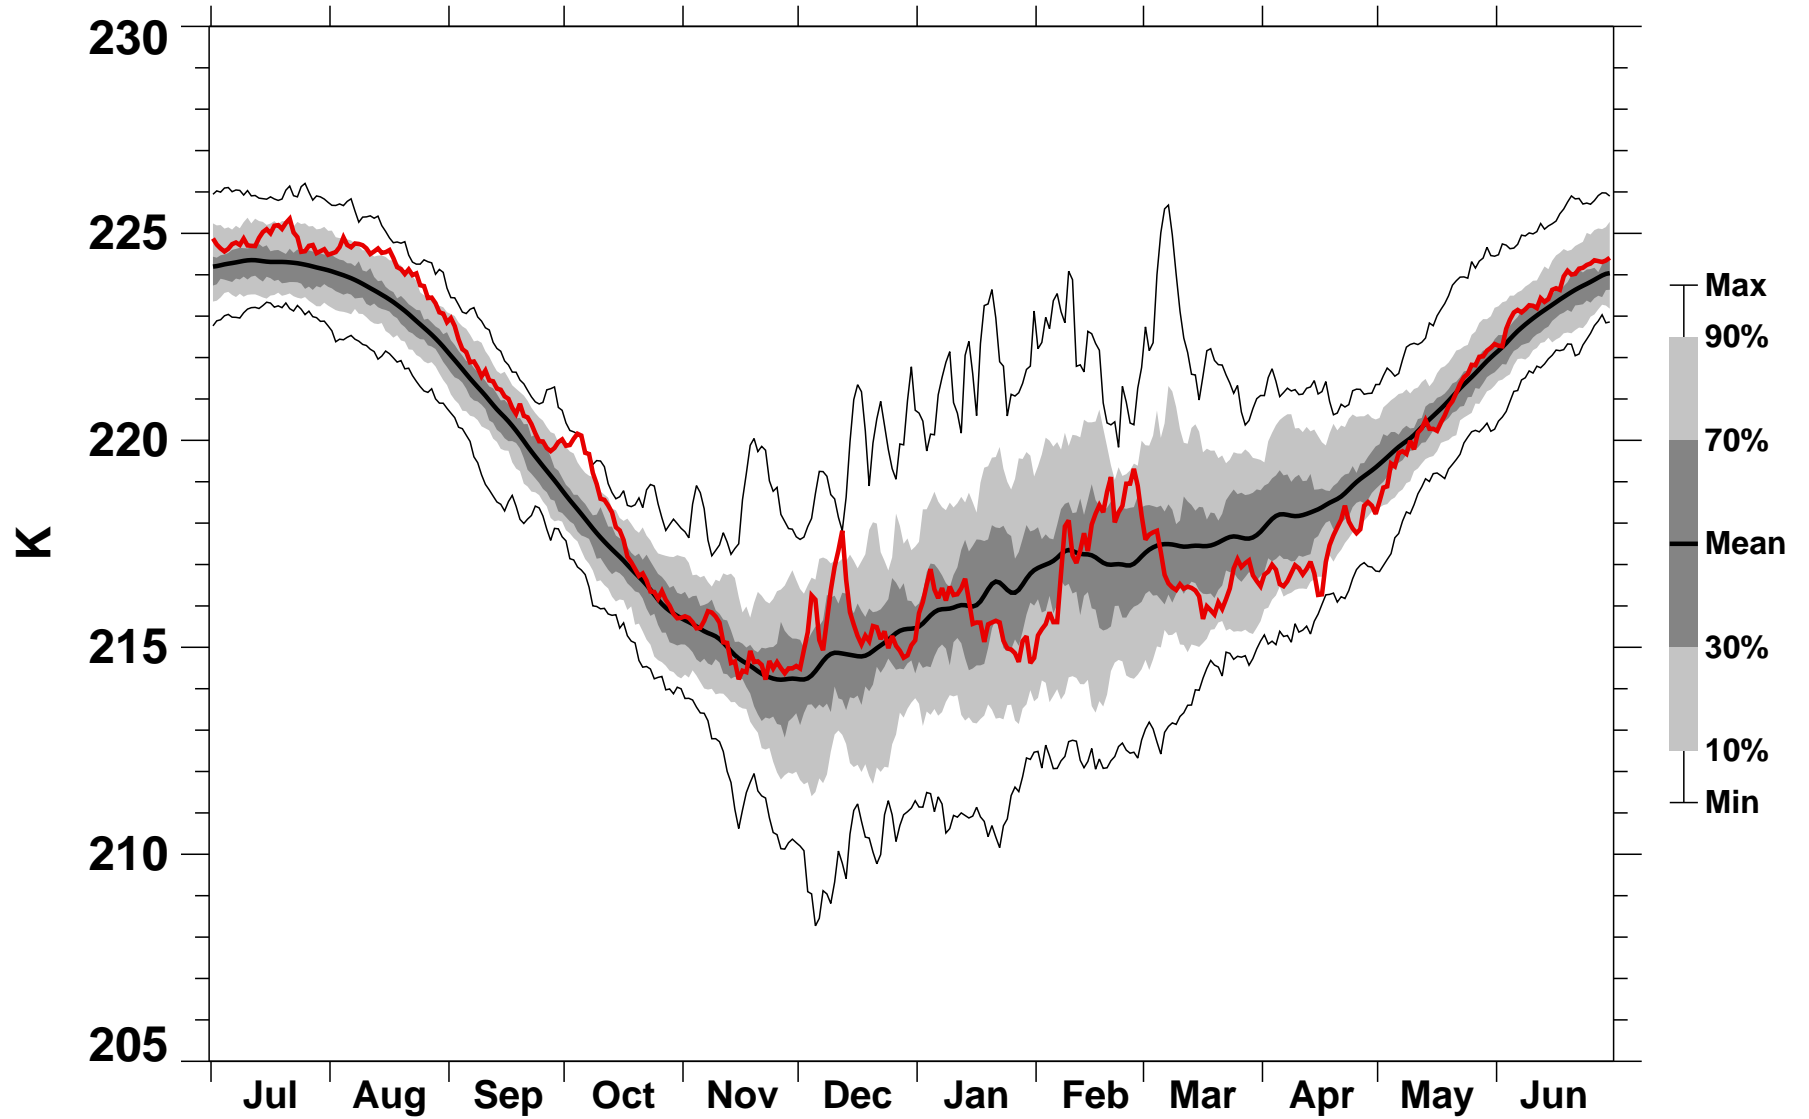

50°N Zonal Mean Temperature 30 hPa MERRA2

1978/1979–2022/2023

1989/1990