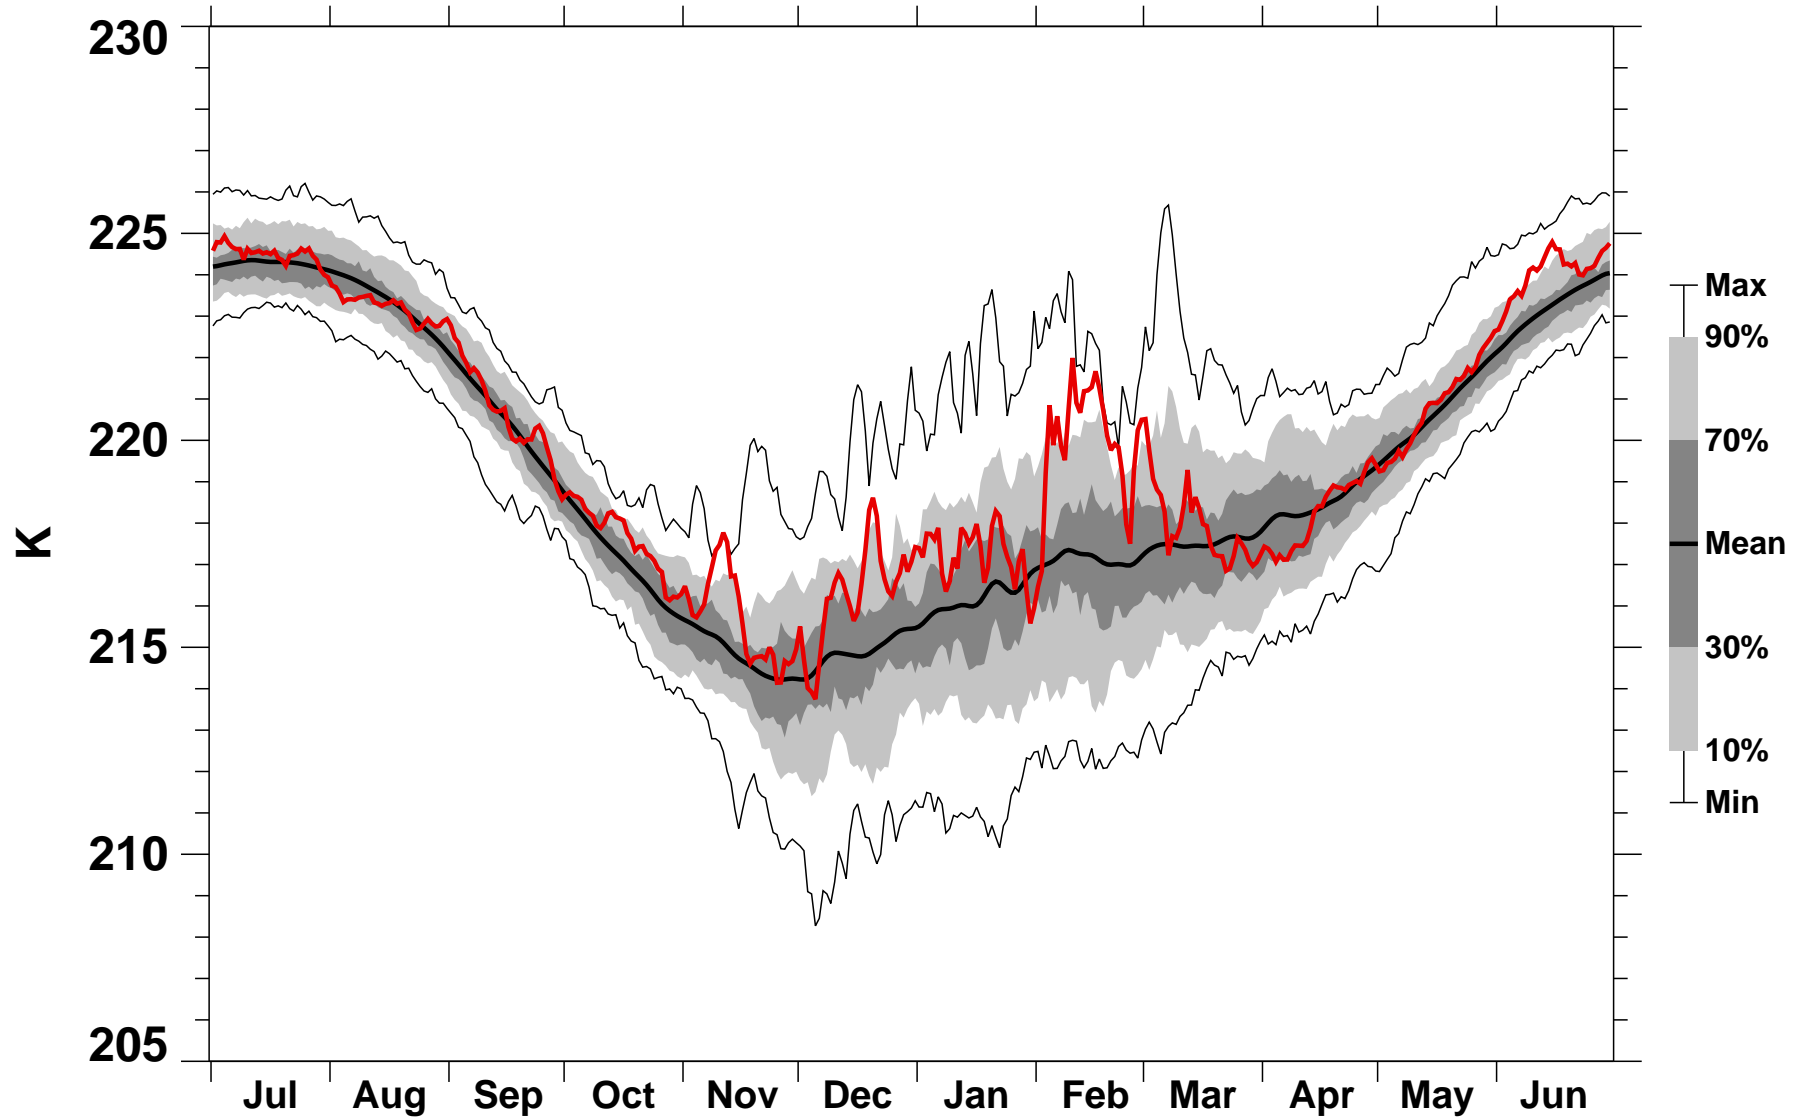

50°N Zonal Mean Temperature 30 hPa MERRA2

1978/1979–2022/2023

1988/1989