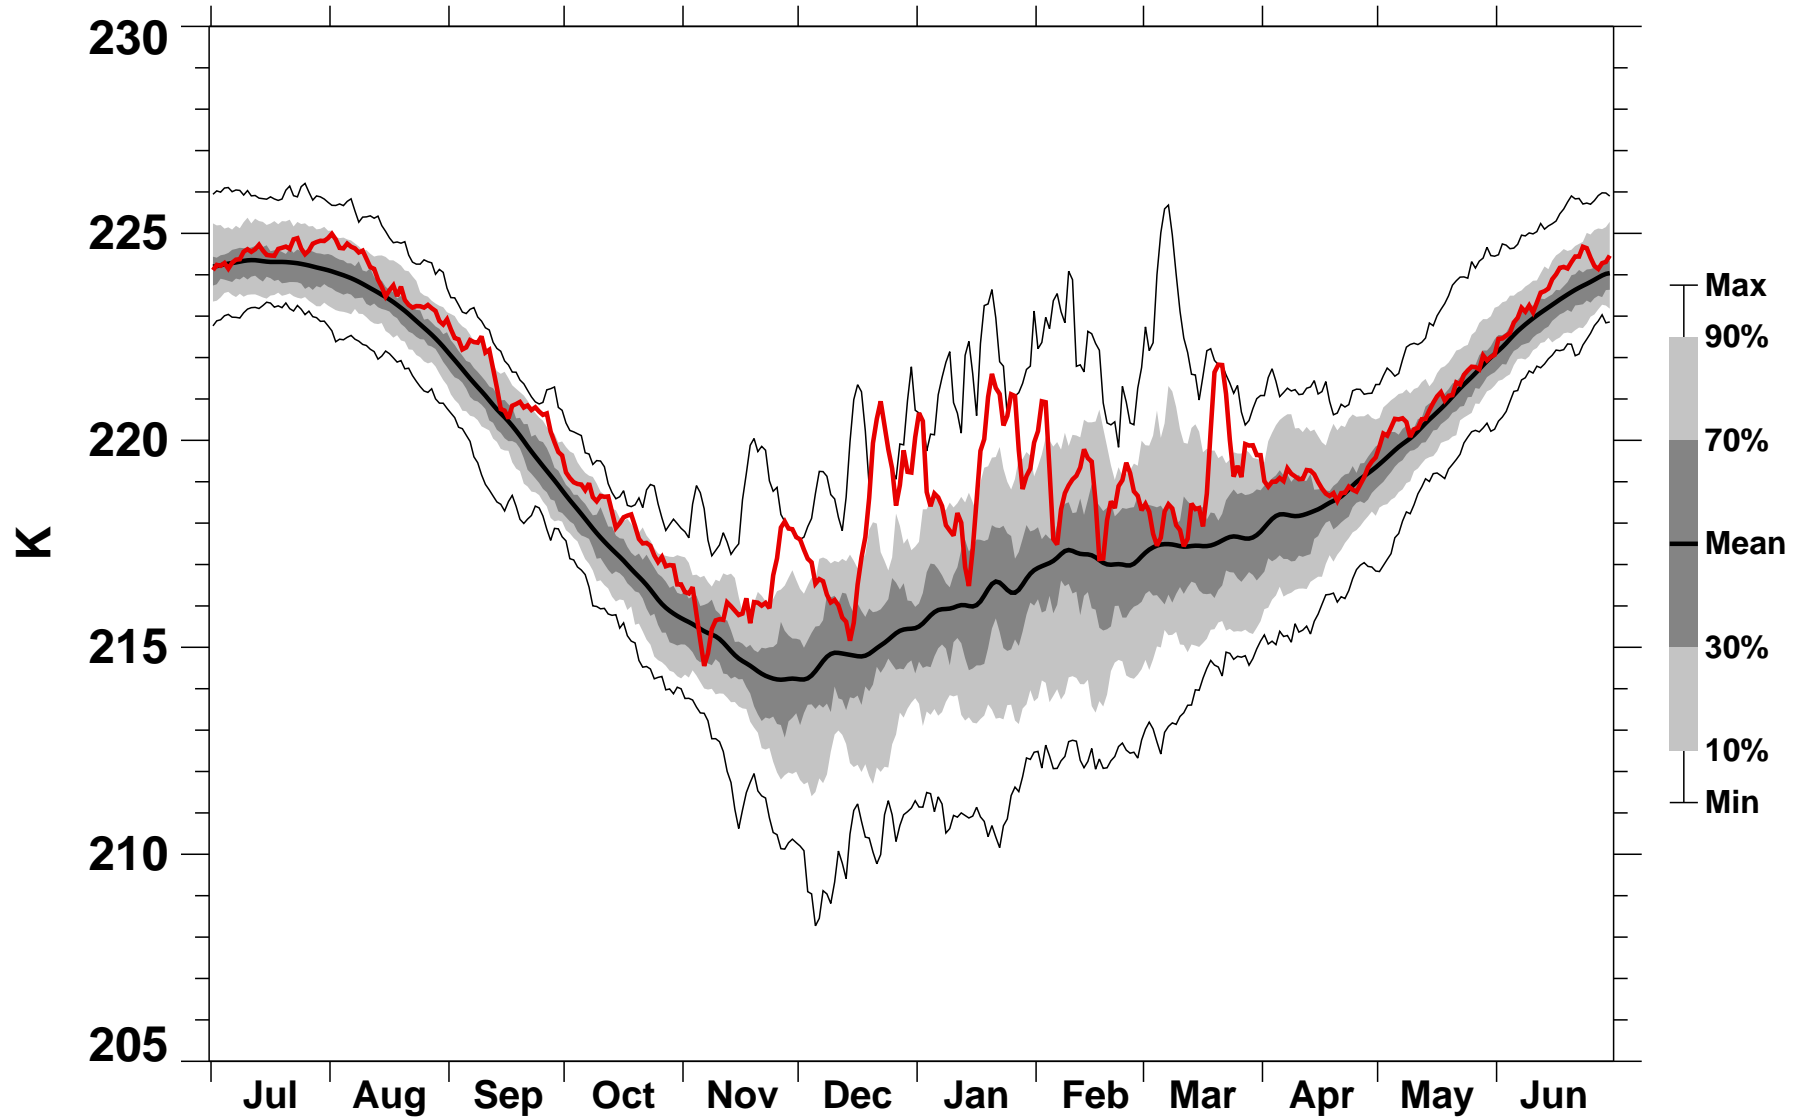

50°N Zonal Mean Temperature 30 hPa MERRA2

1978/1979–2022/2023

1985/1986