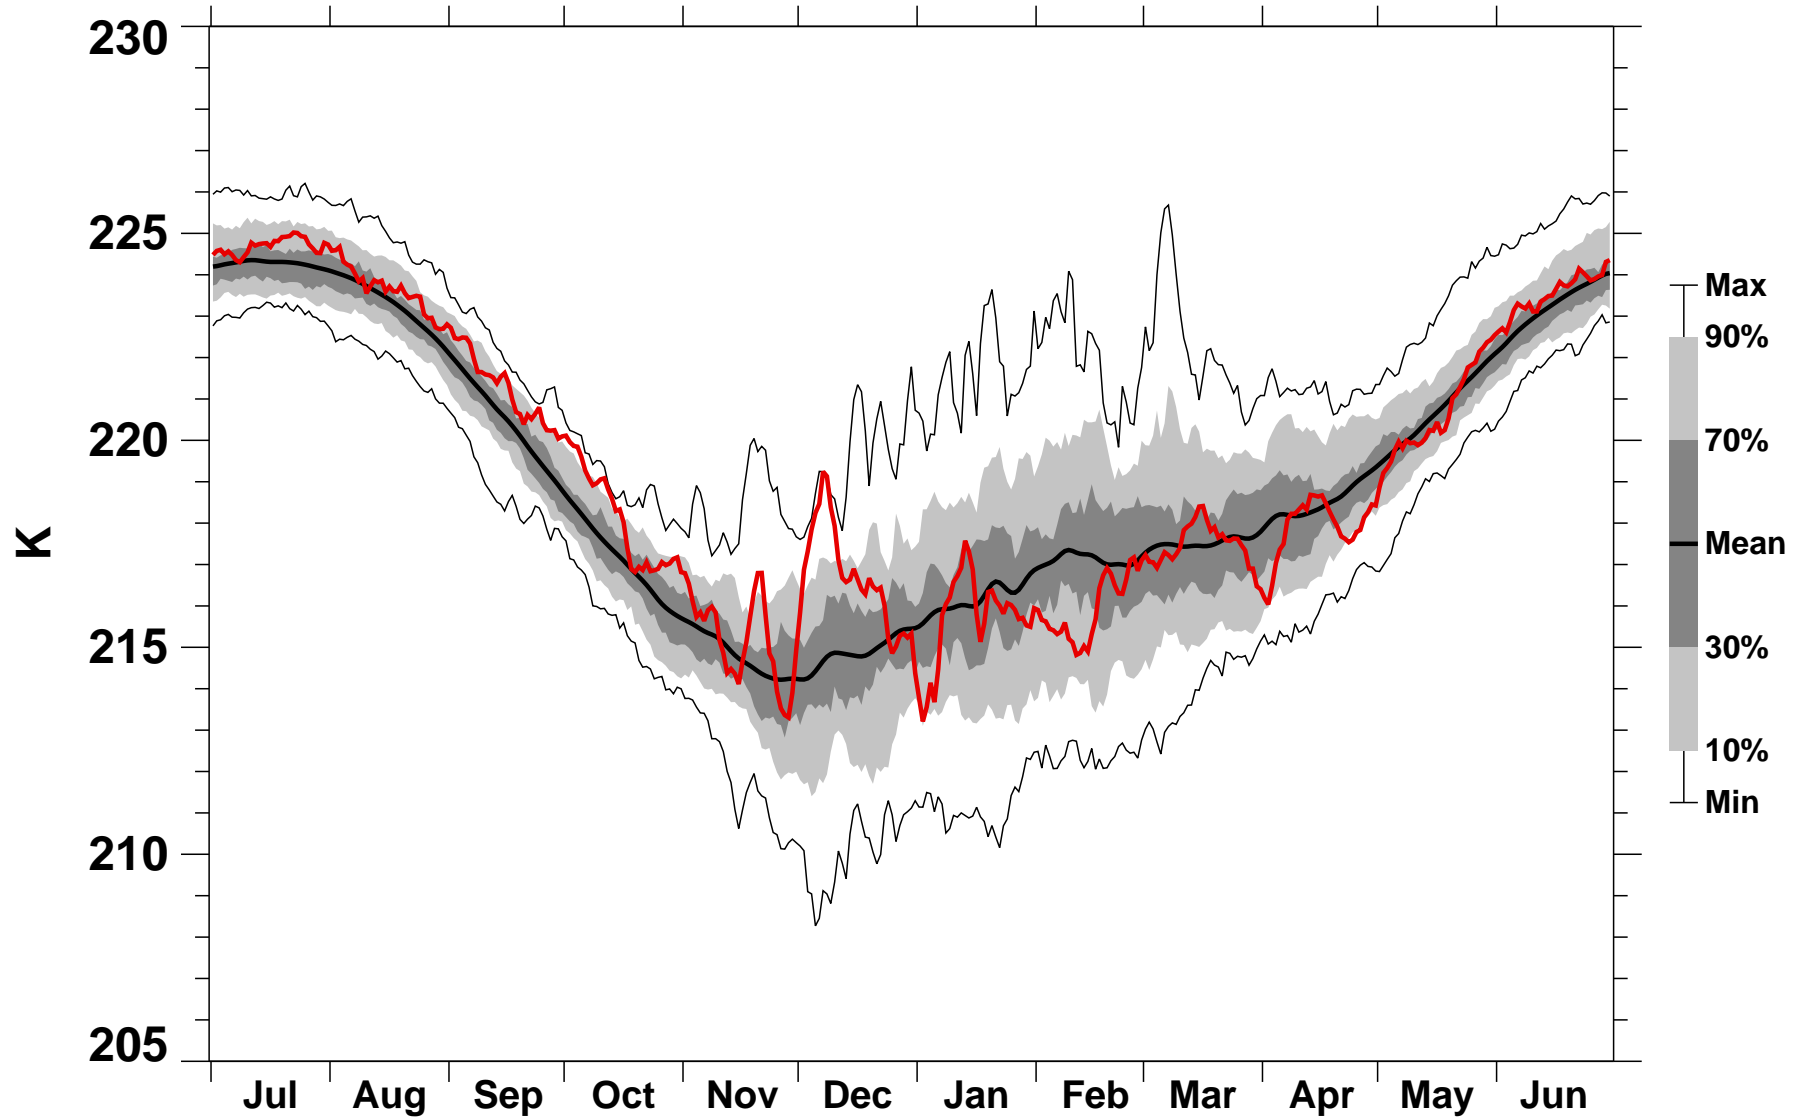

50°N Zonal Mean Temperature 30 hPa MERRA2

1978/1979–2022/2023

1984/1985