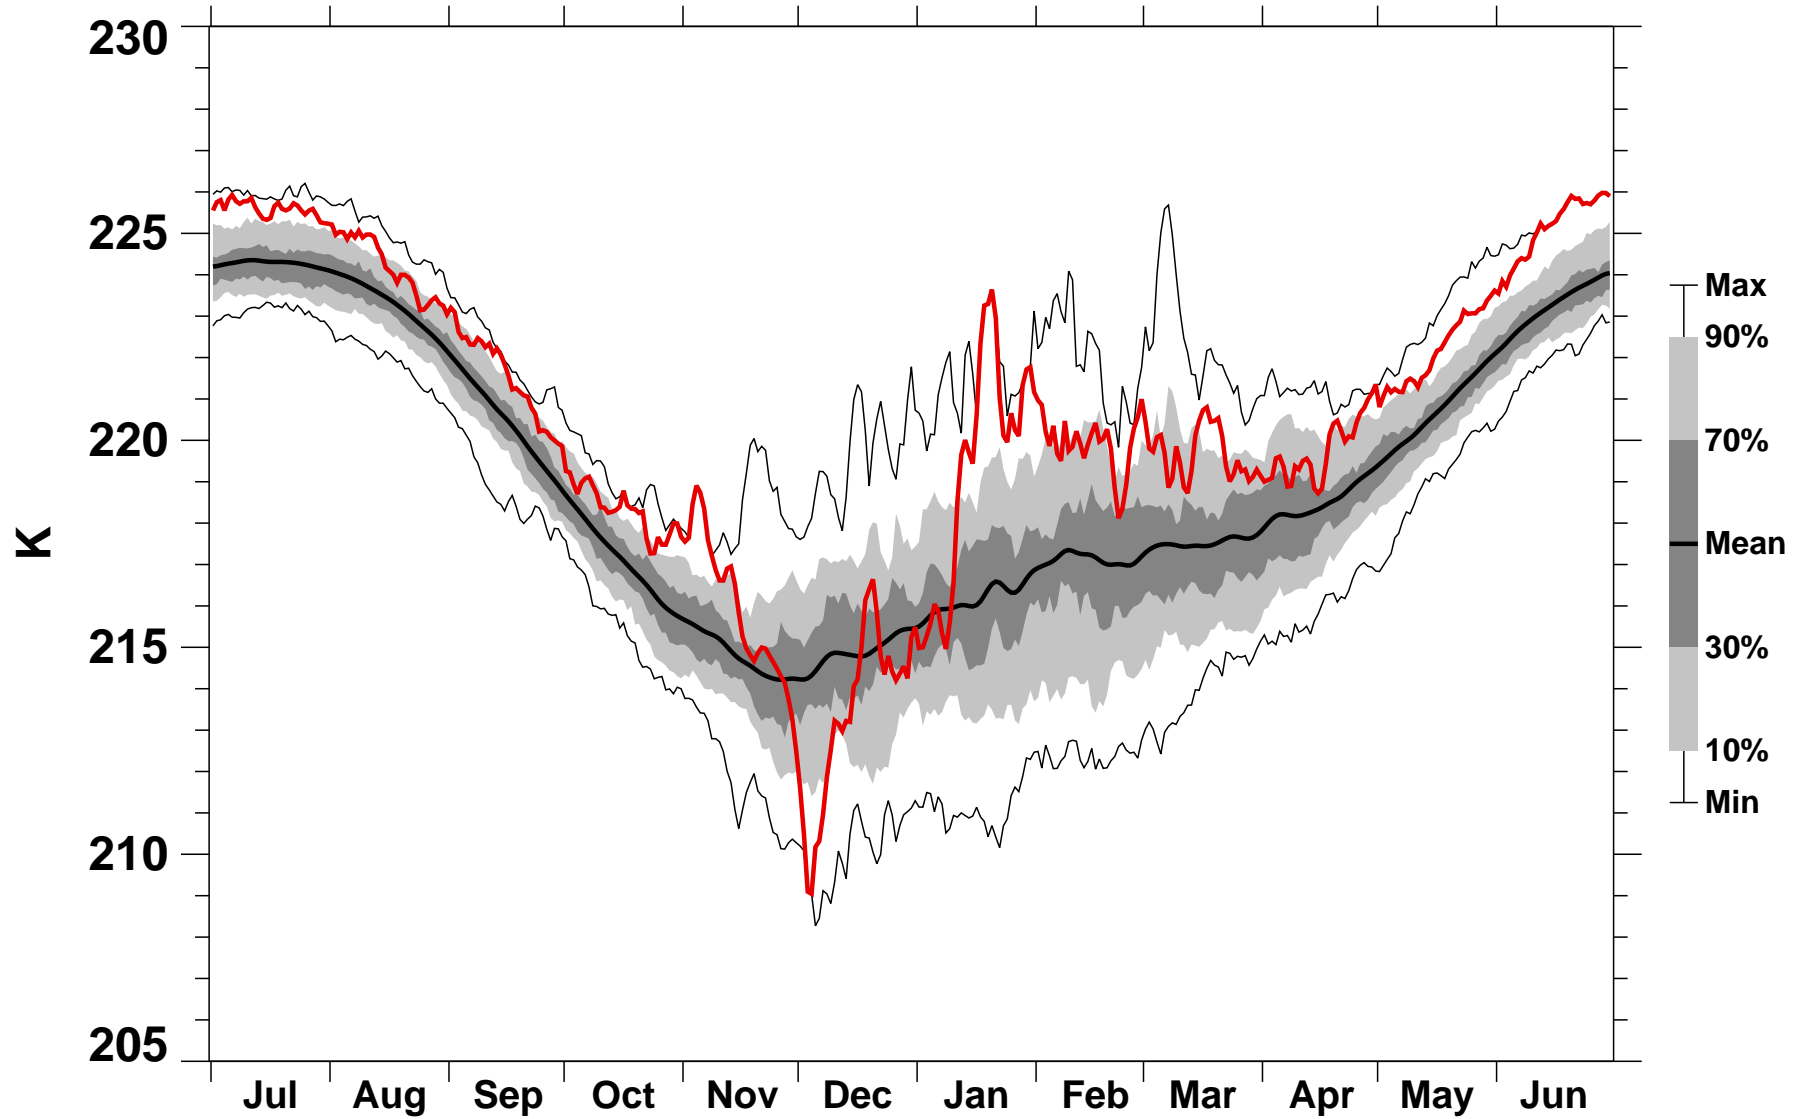

# 50°N Zonal Mean Temperature 30 hPa MERRA2

1978/1979–2022/2023

1981/1982