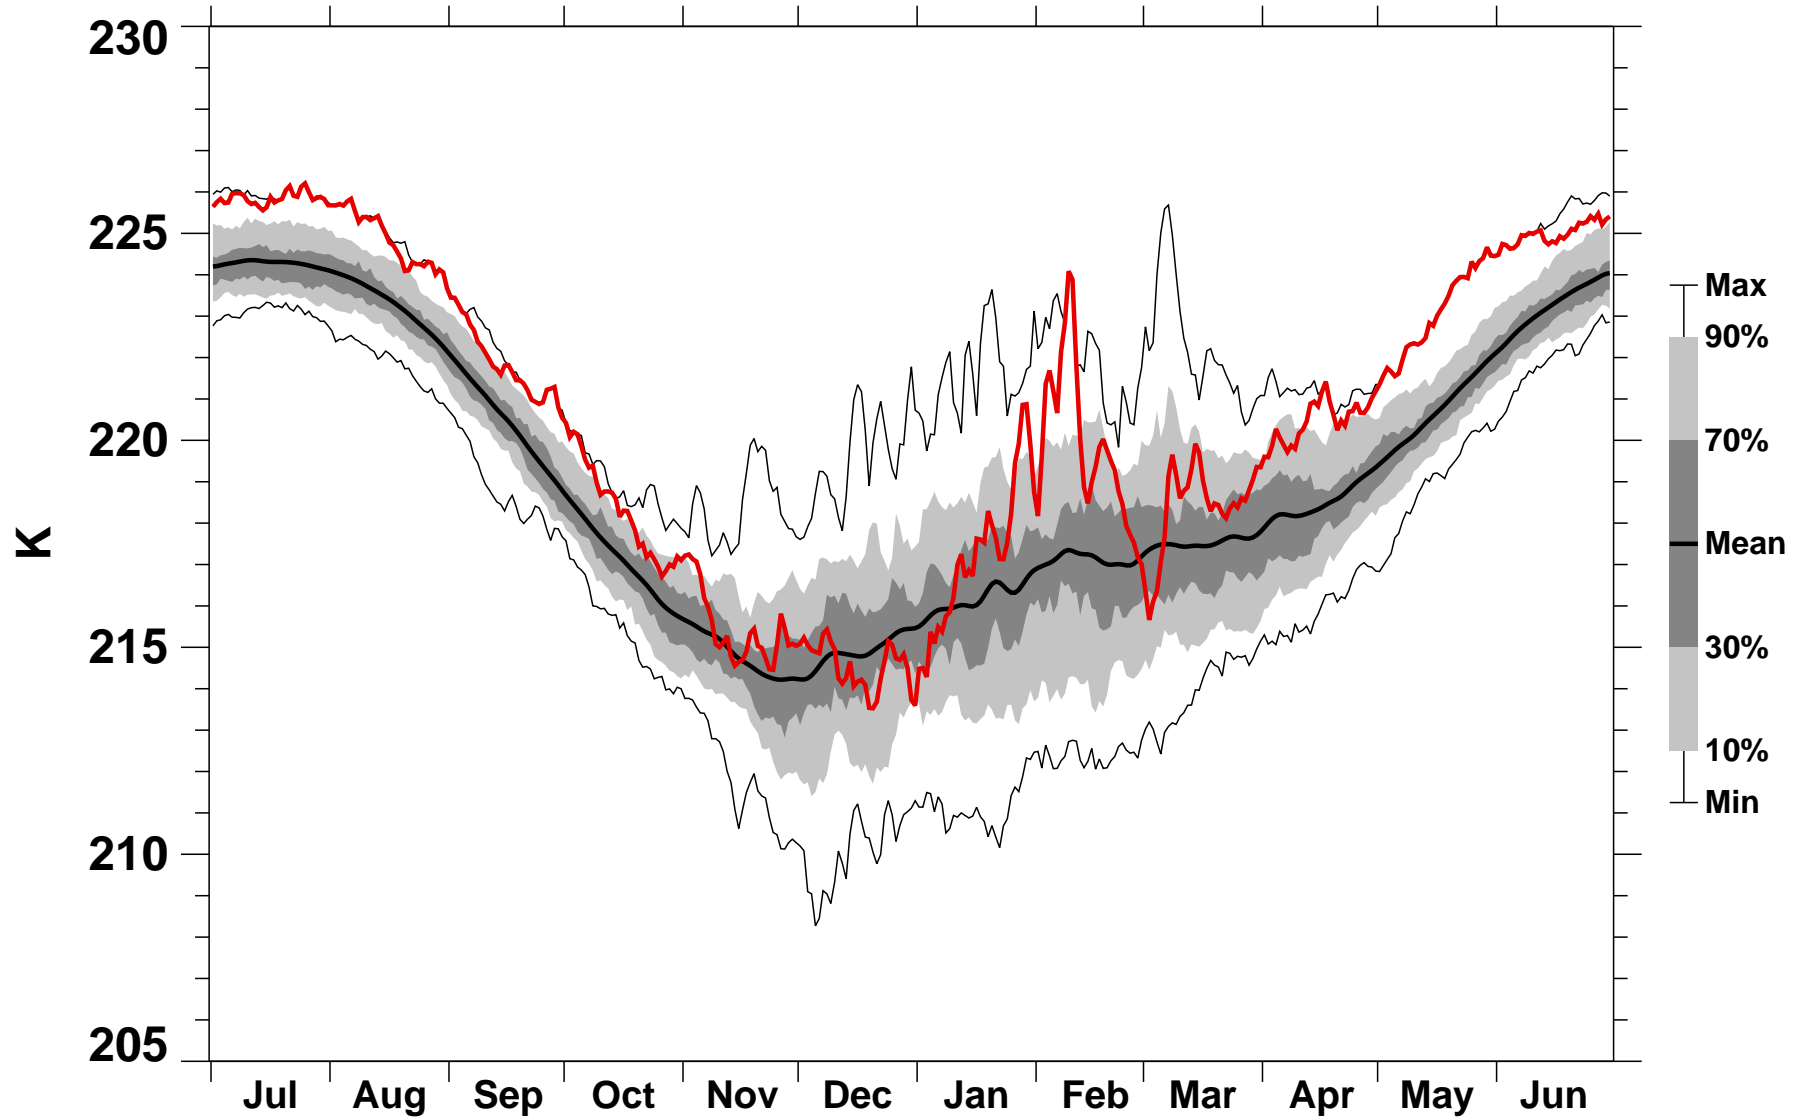

50°N Zonal Mean Temperature 30 hPa MERRA2

1978/1979–2022/2023

1980/1981