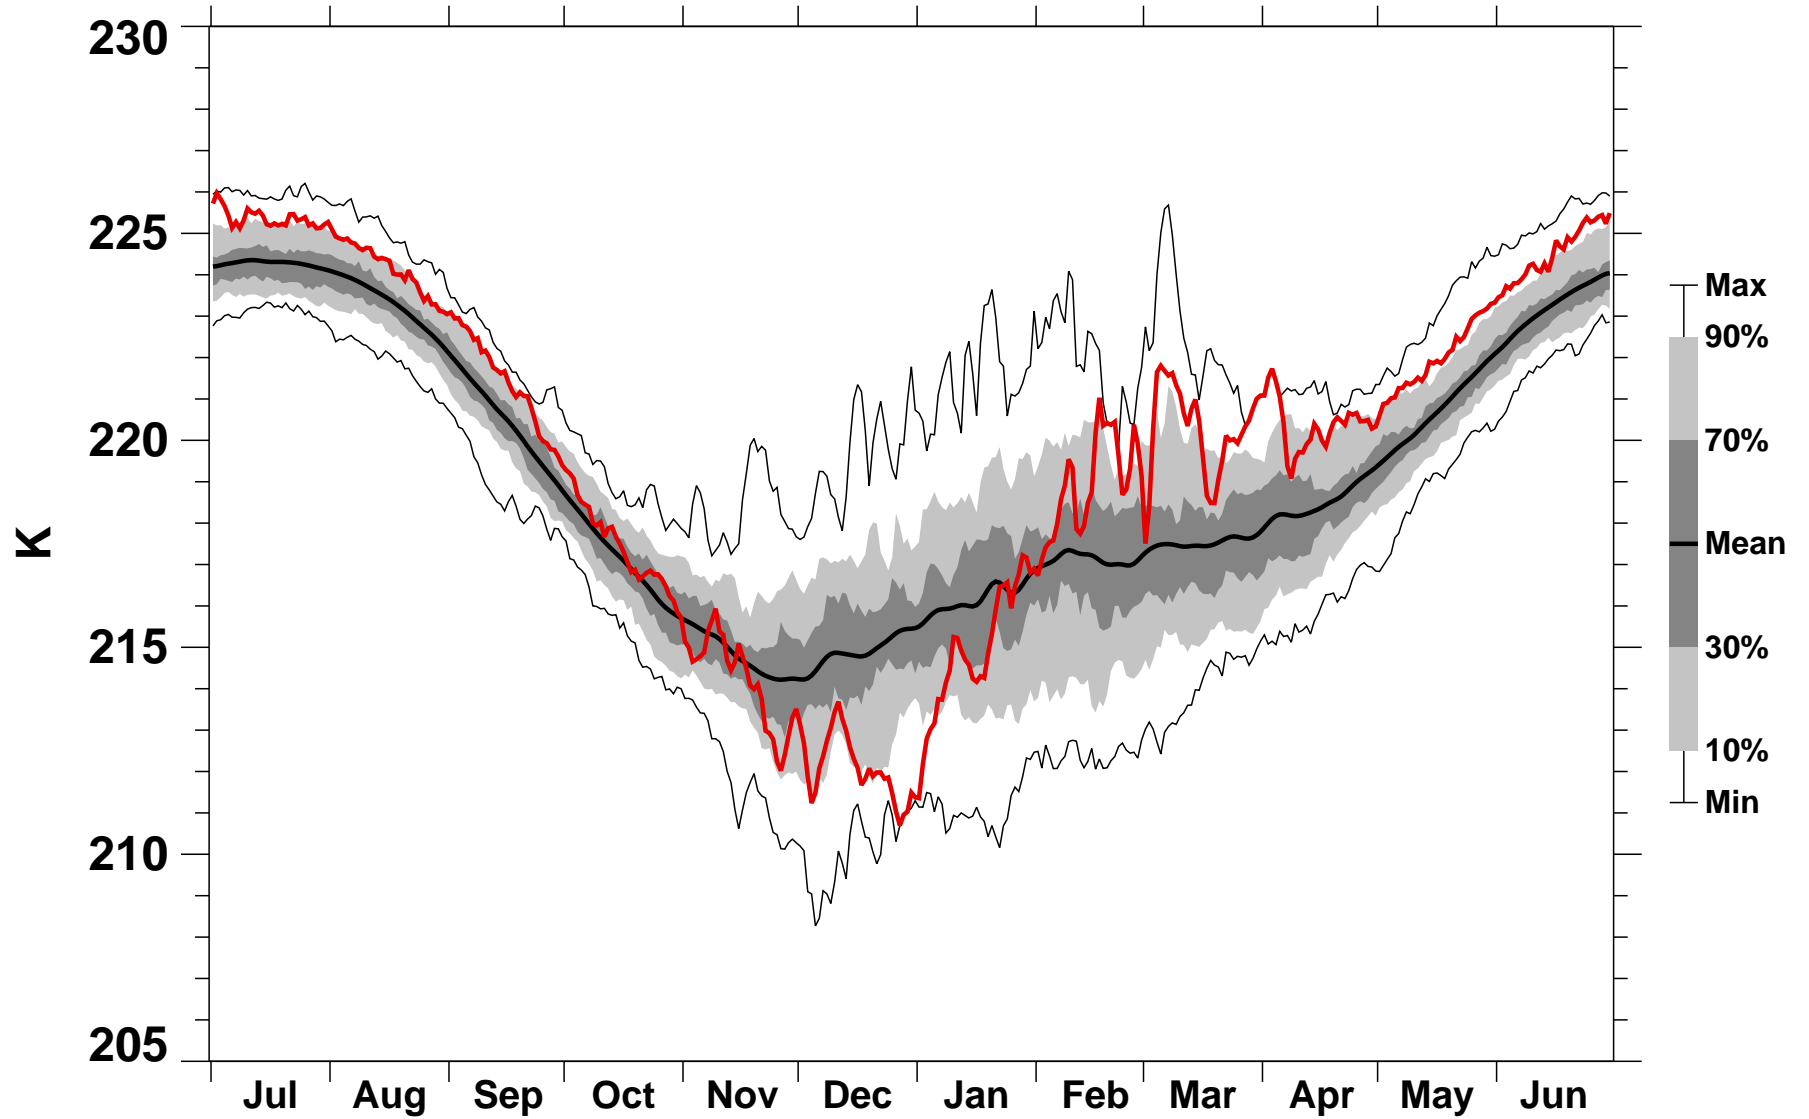

50°N Zonal Mean Temperature 30 hPa MERRA2

1978/1979–2022/2023

1979/1980