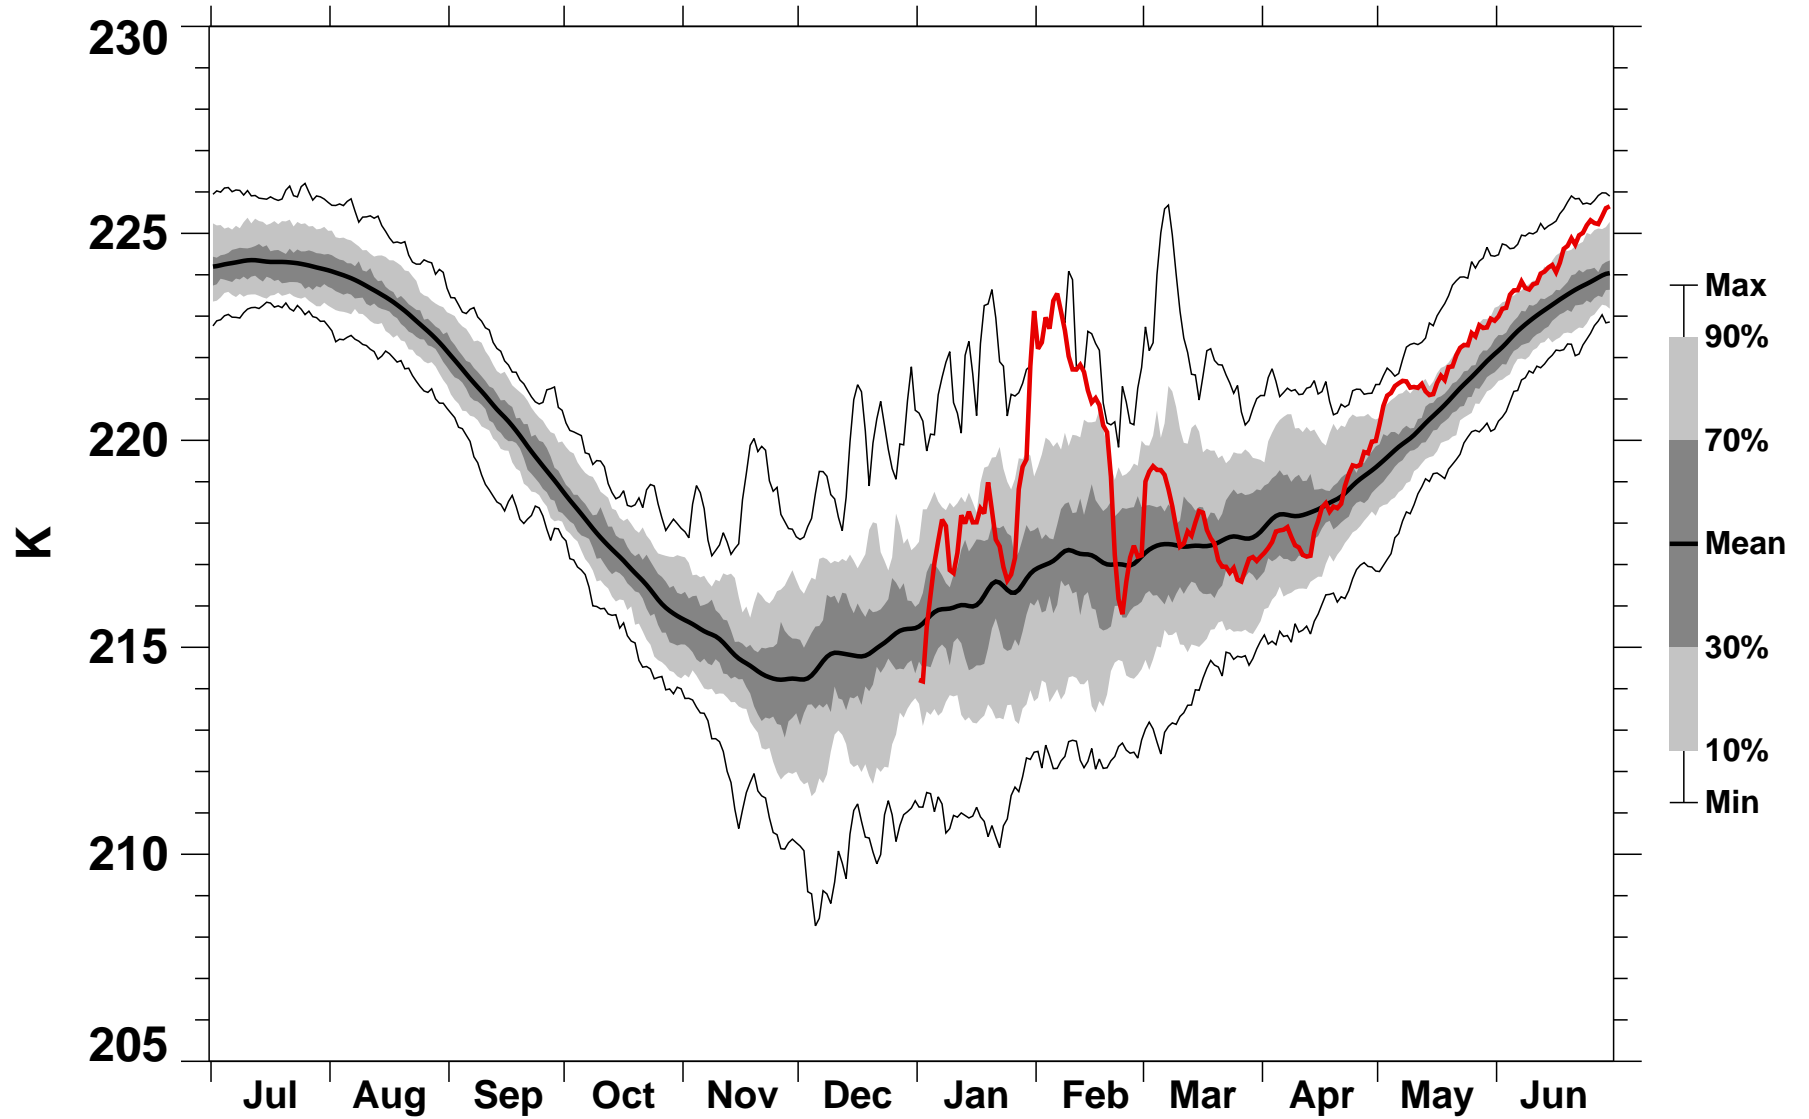

50°N Zonal Mean Temperature 30 hPa MERRA2

1978/1979–2022/2023

1978/1979