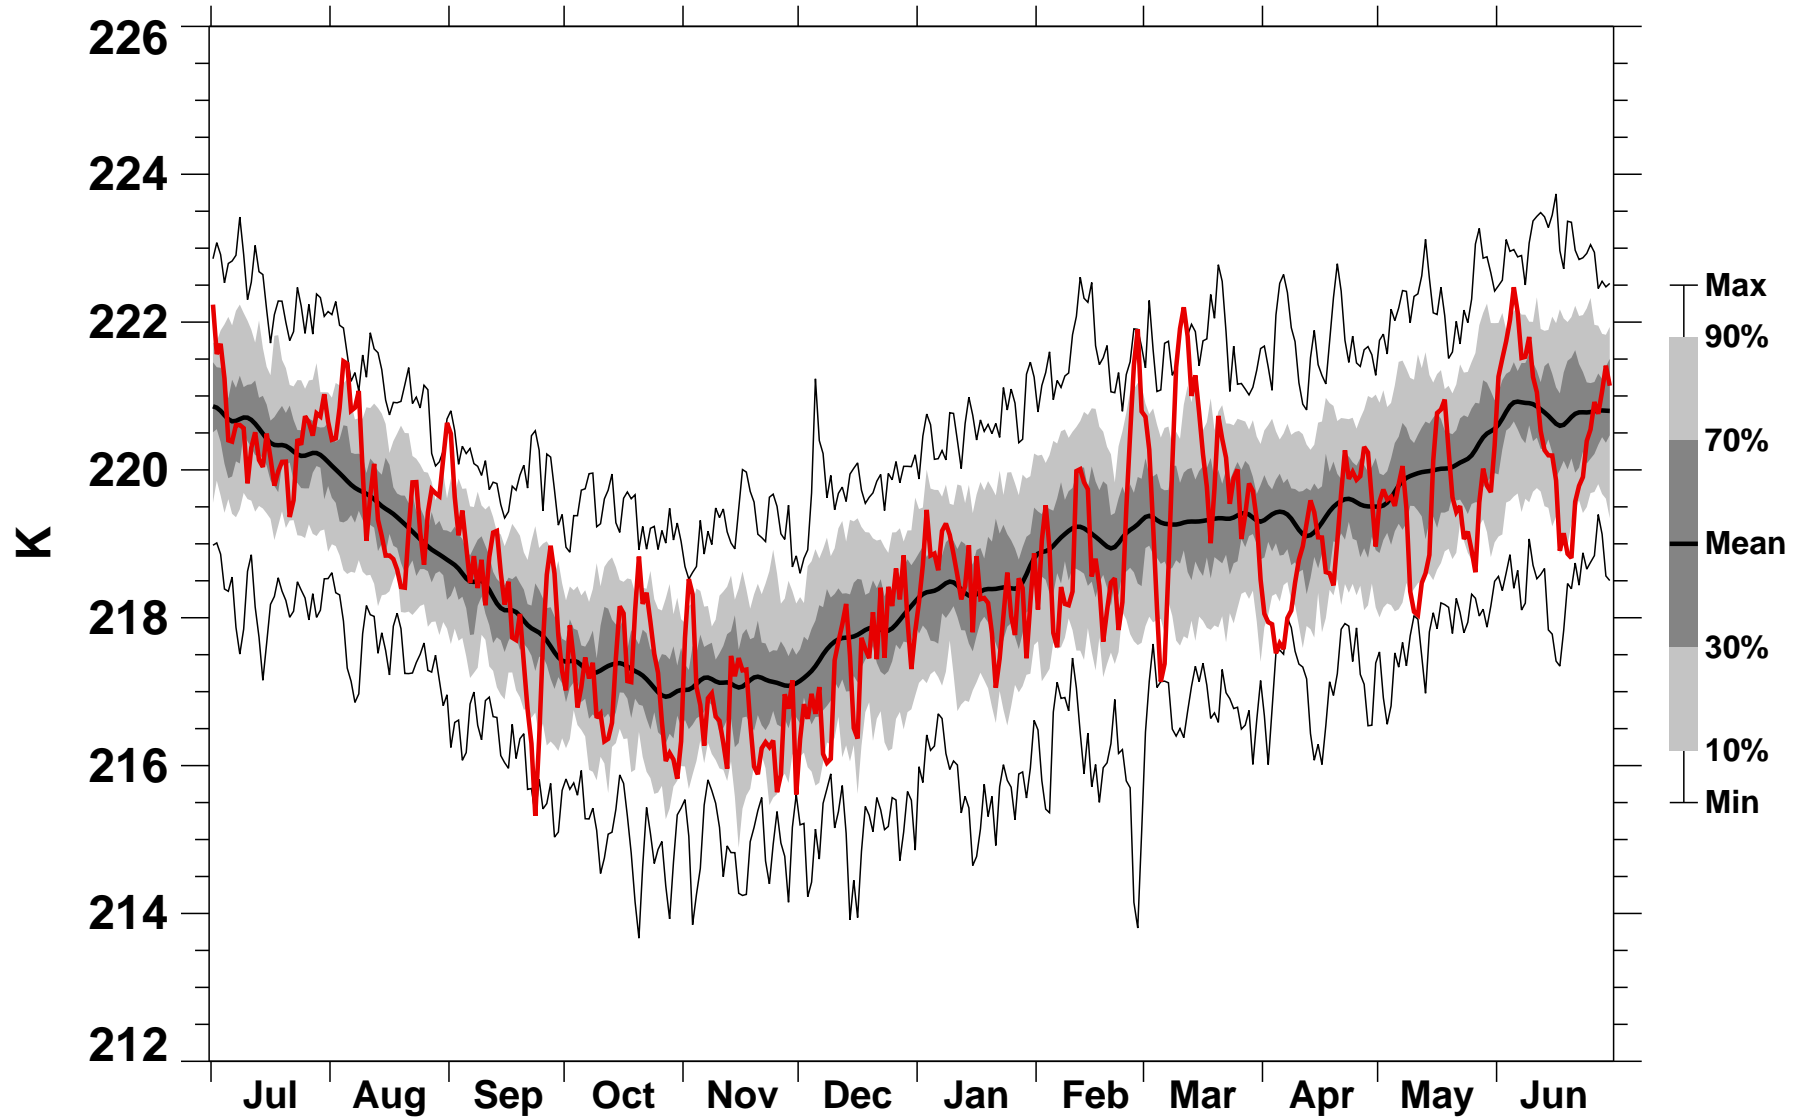

# 50°N Zonal Mean Temperature 150 hPa MERRA2

1978/1979–2022/2023

2021/2022