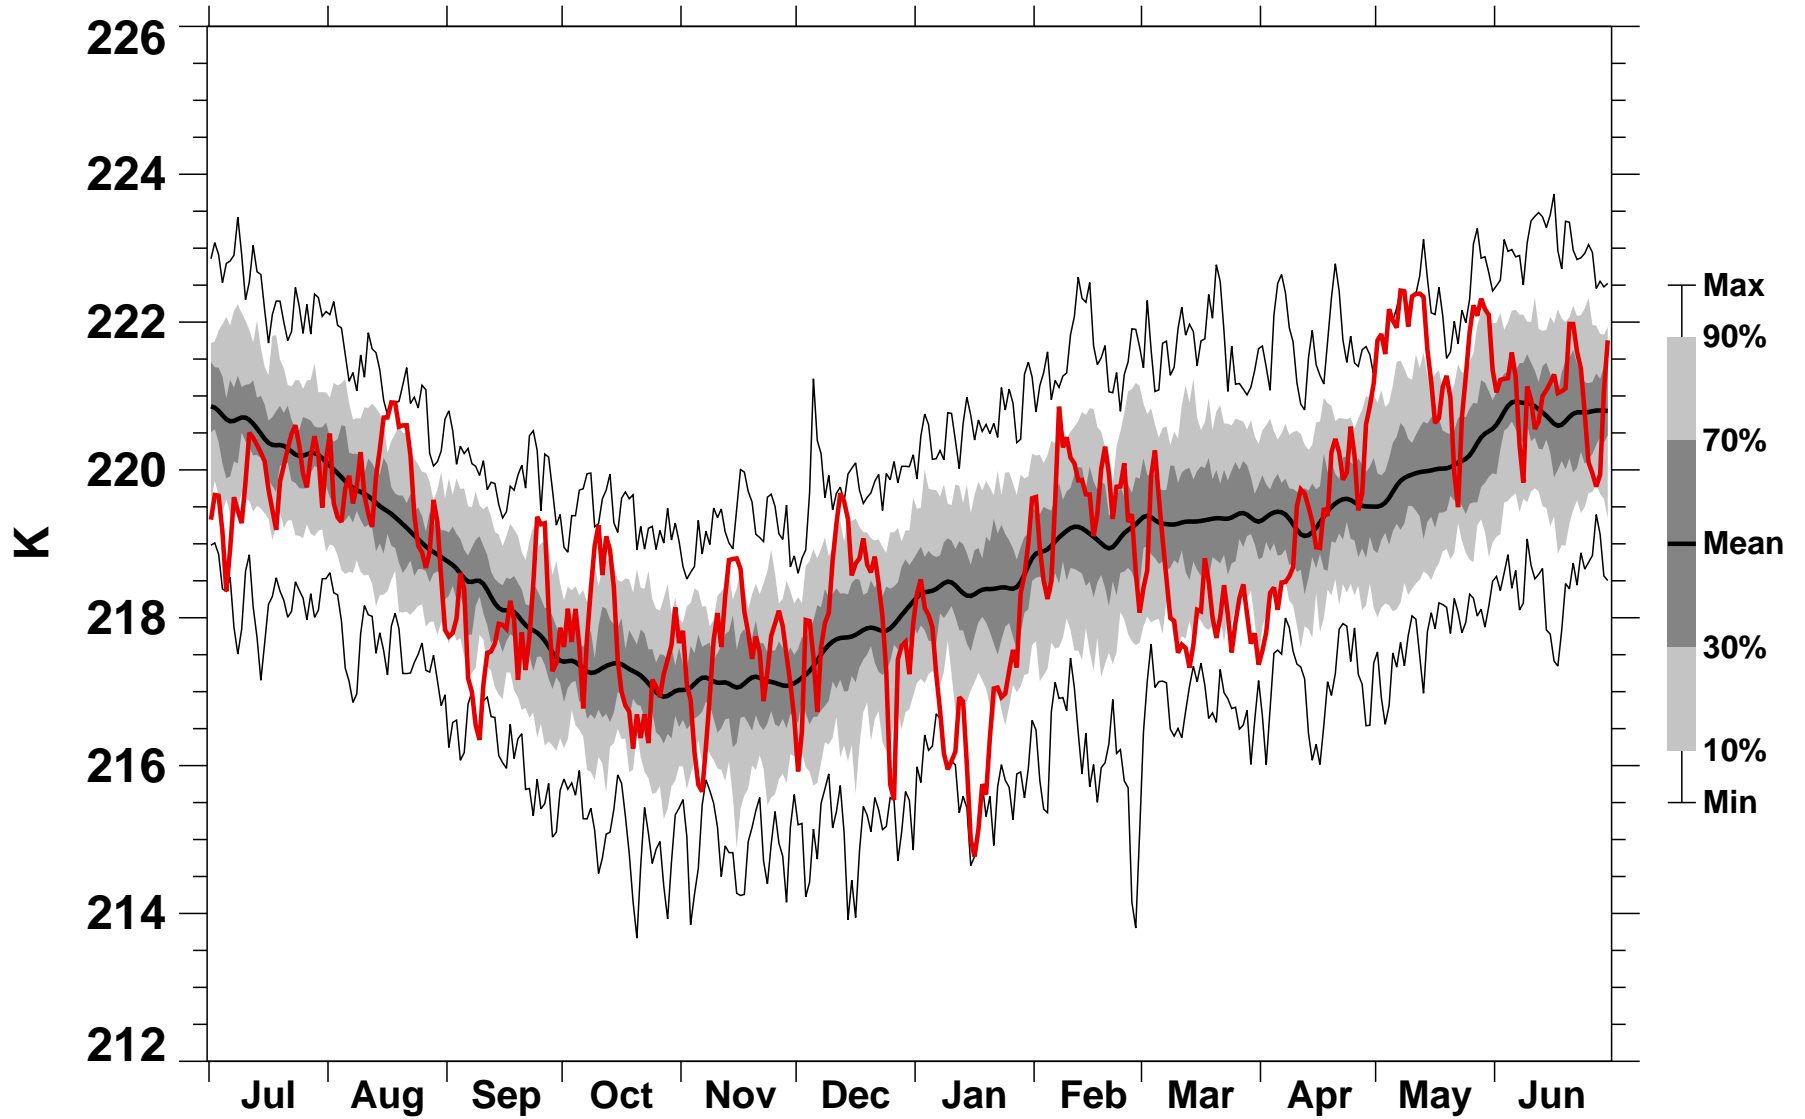

50°N Zonal Mean Temperature 150 hPa MERRA2

1978/1979–2022/2023

2020/2021