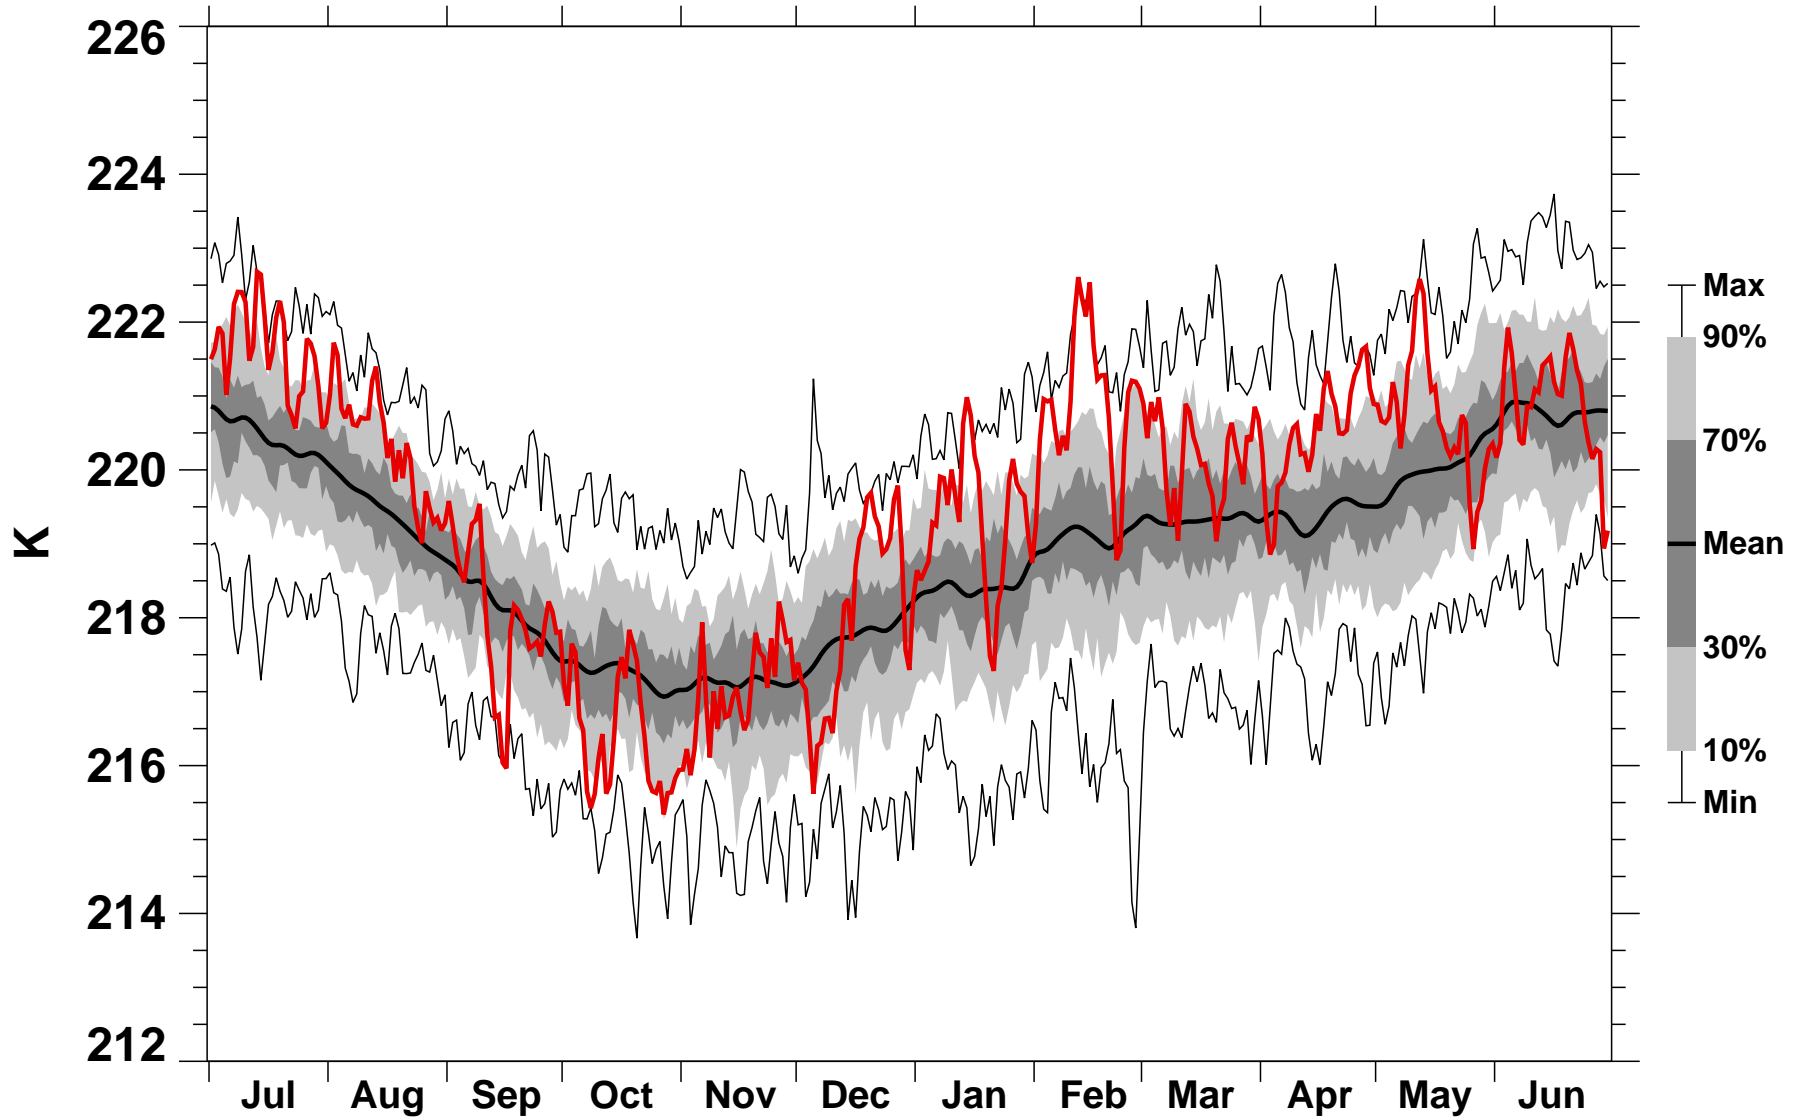

# 50°N Zonal Mean Temperature 150 hPa MERRA2

1978/1979–2022/2023

2019/2020