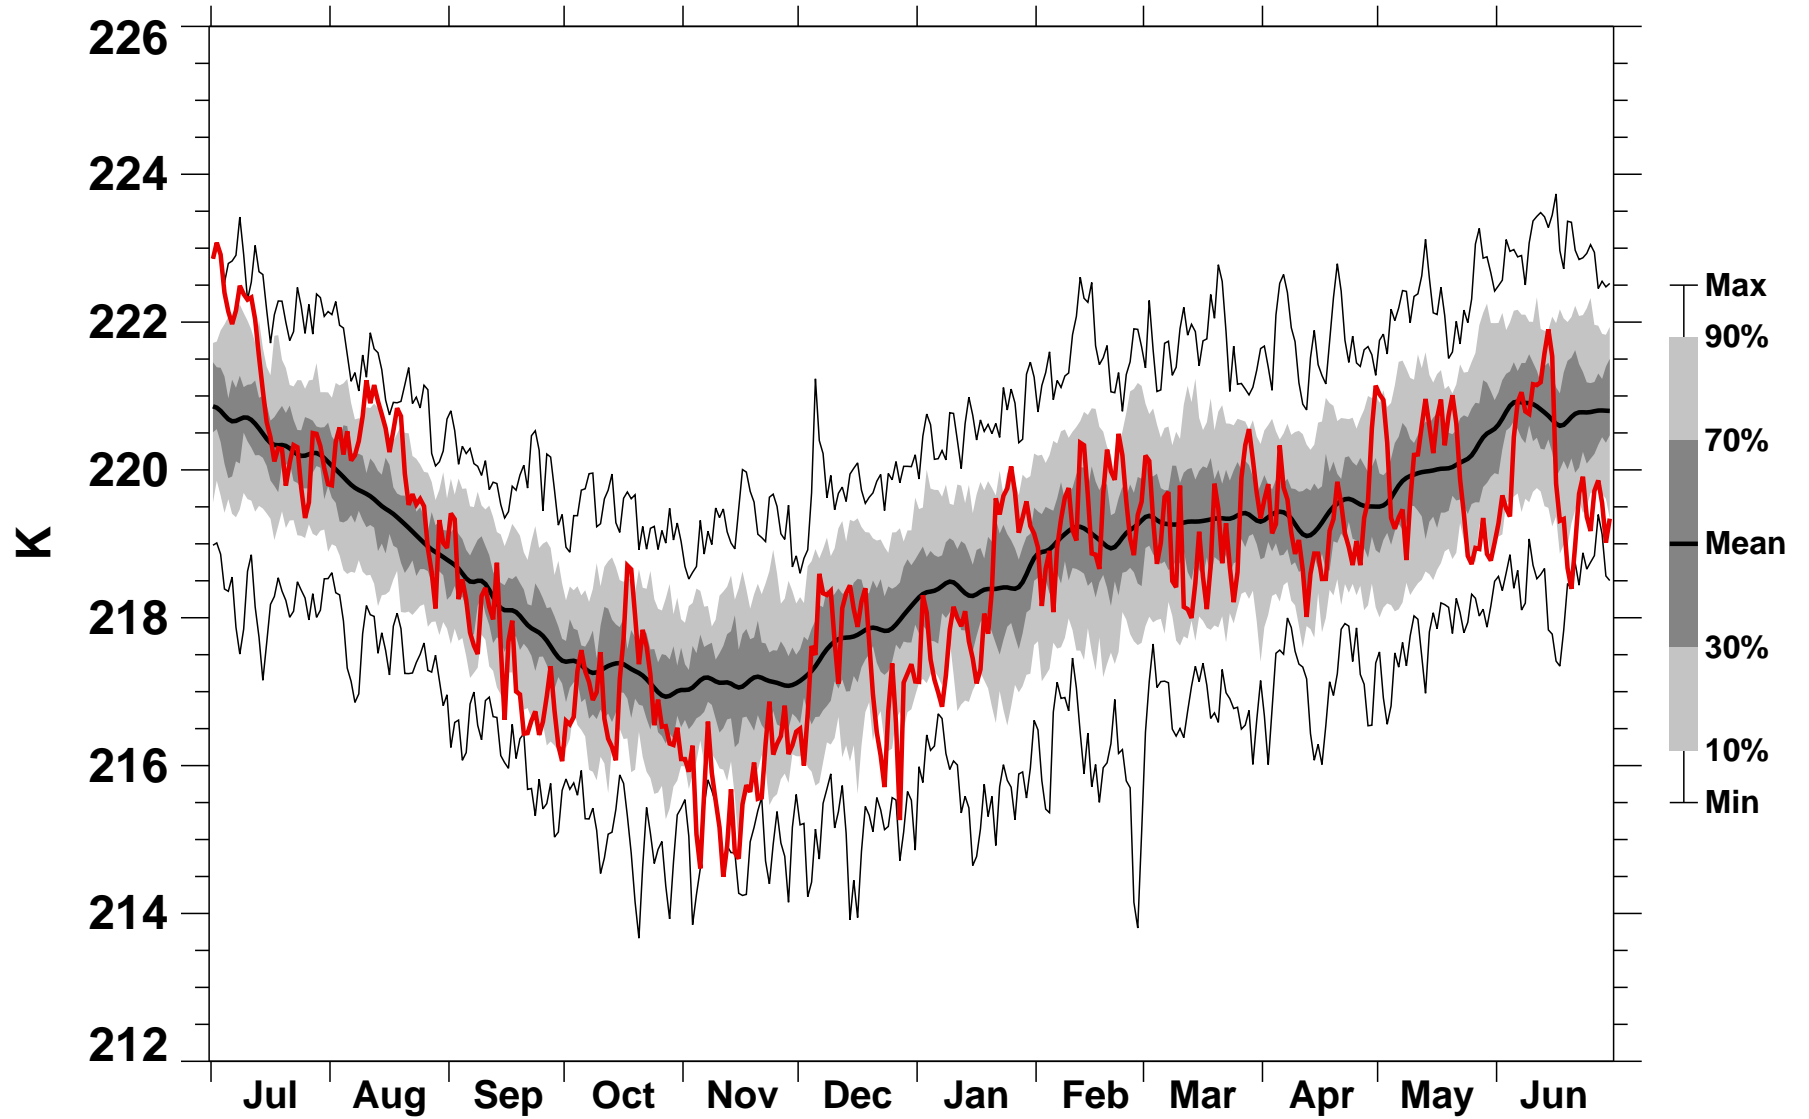

# 50°N Zonal Mean Temperature 150 hPa MERRA2

1978/1979–2022/2023

2004/2005