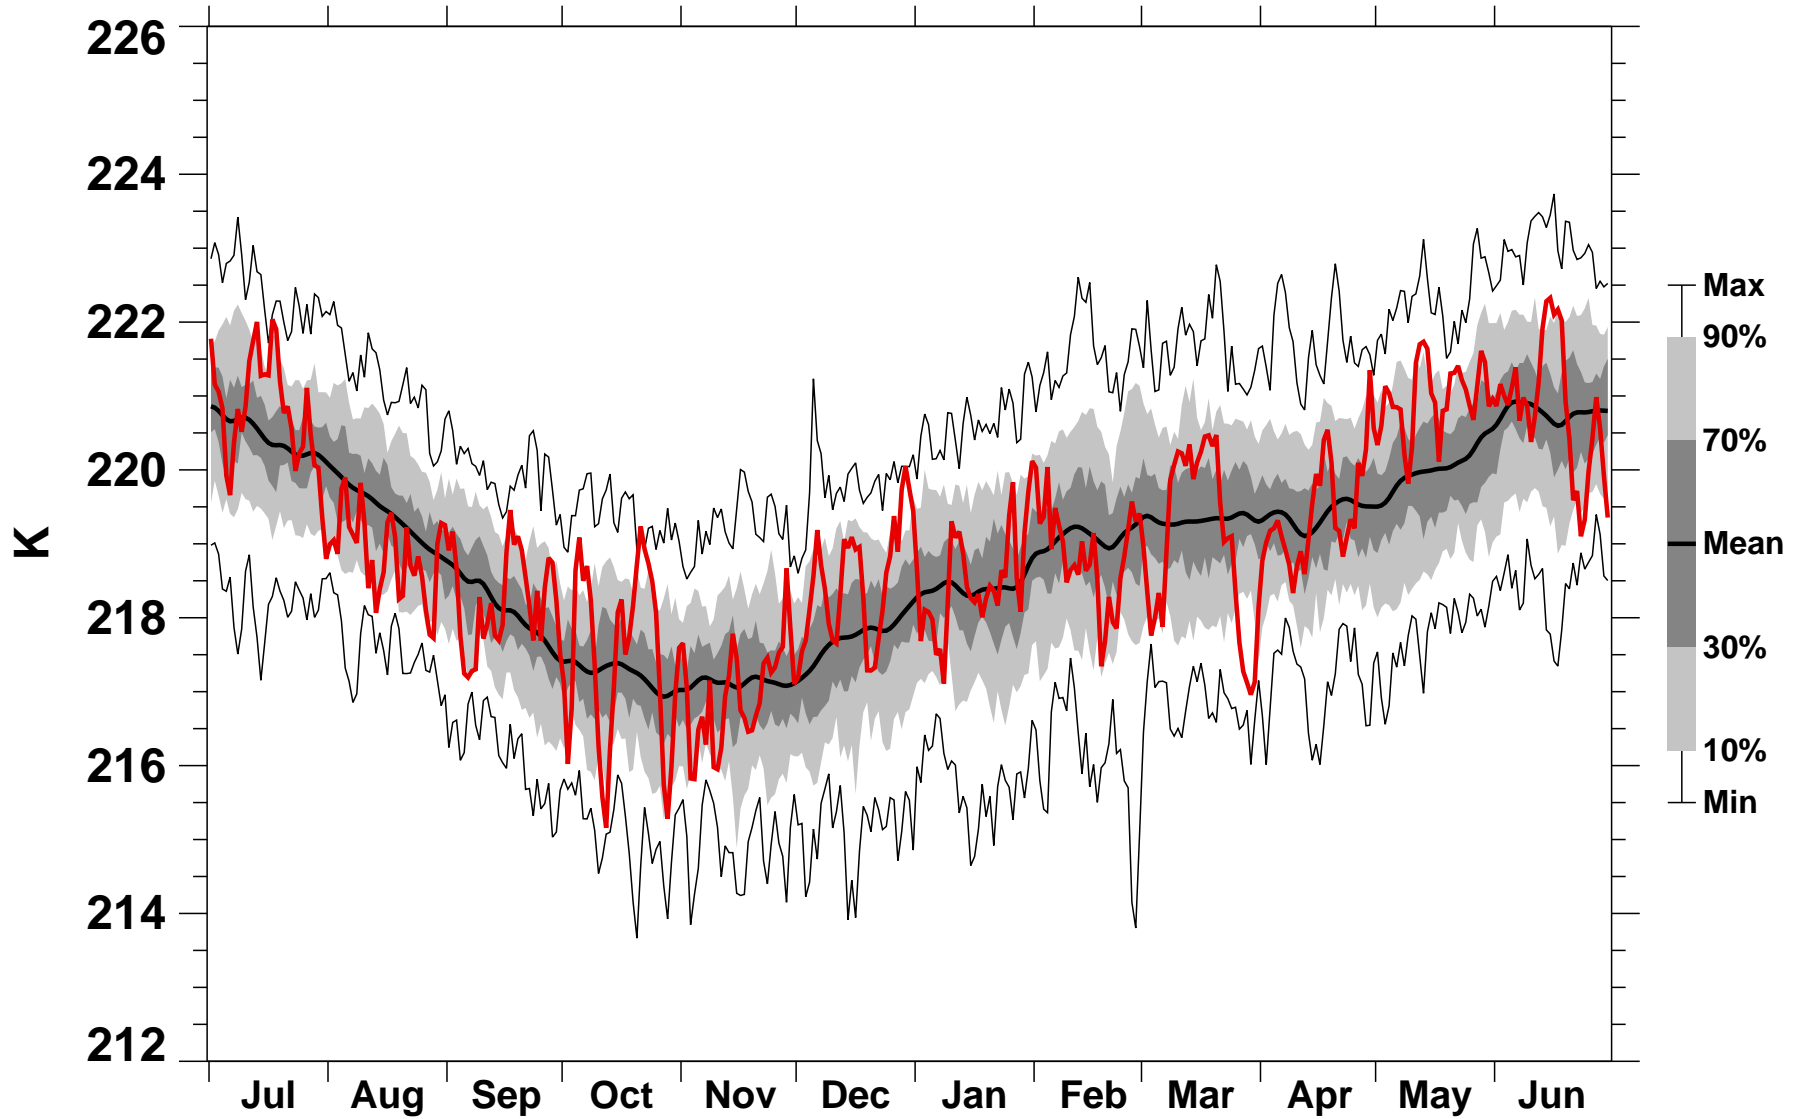

50°N Zonal Mean Temperature 150 hPa MERRA2

1978/1979–2022/2023

2001/2002