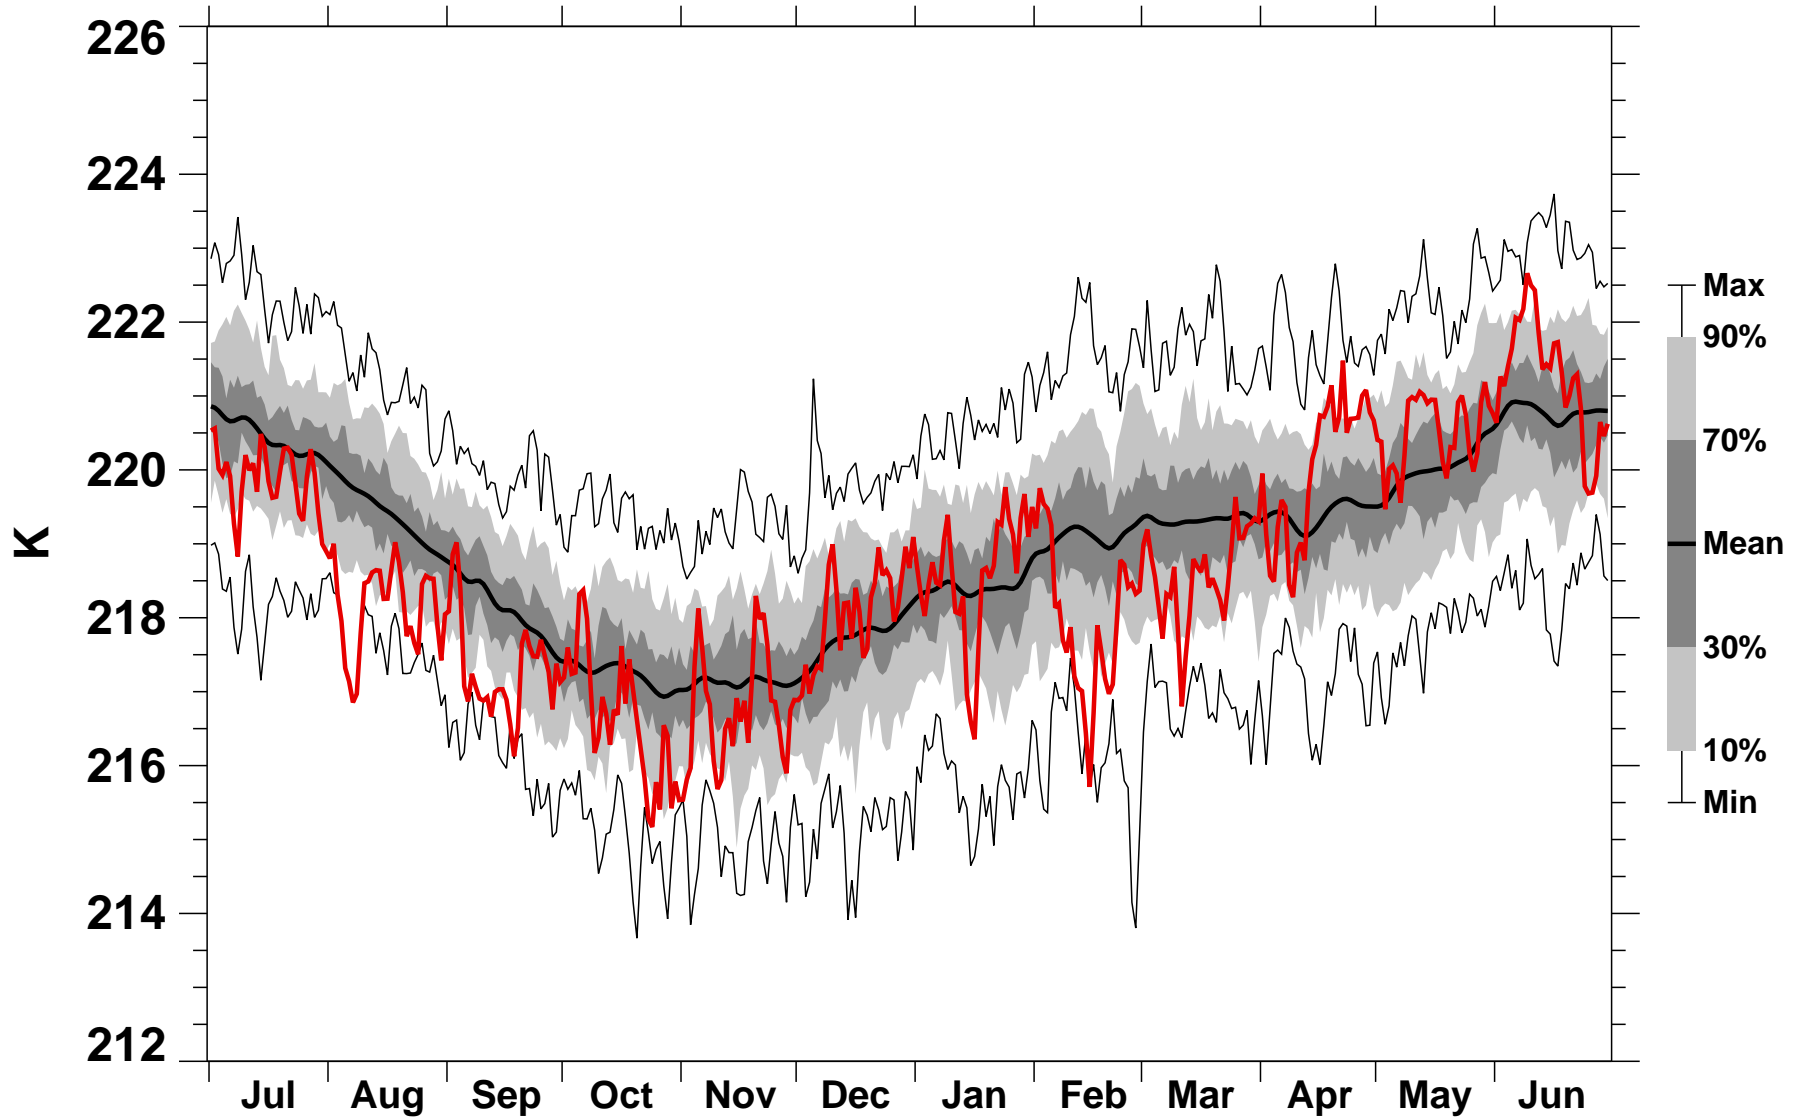

50°N Zonal Mean Temperature 150 hPa MERRA2

1978/1979–2022/2001

2000/2001