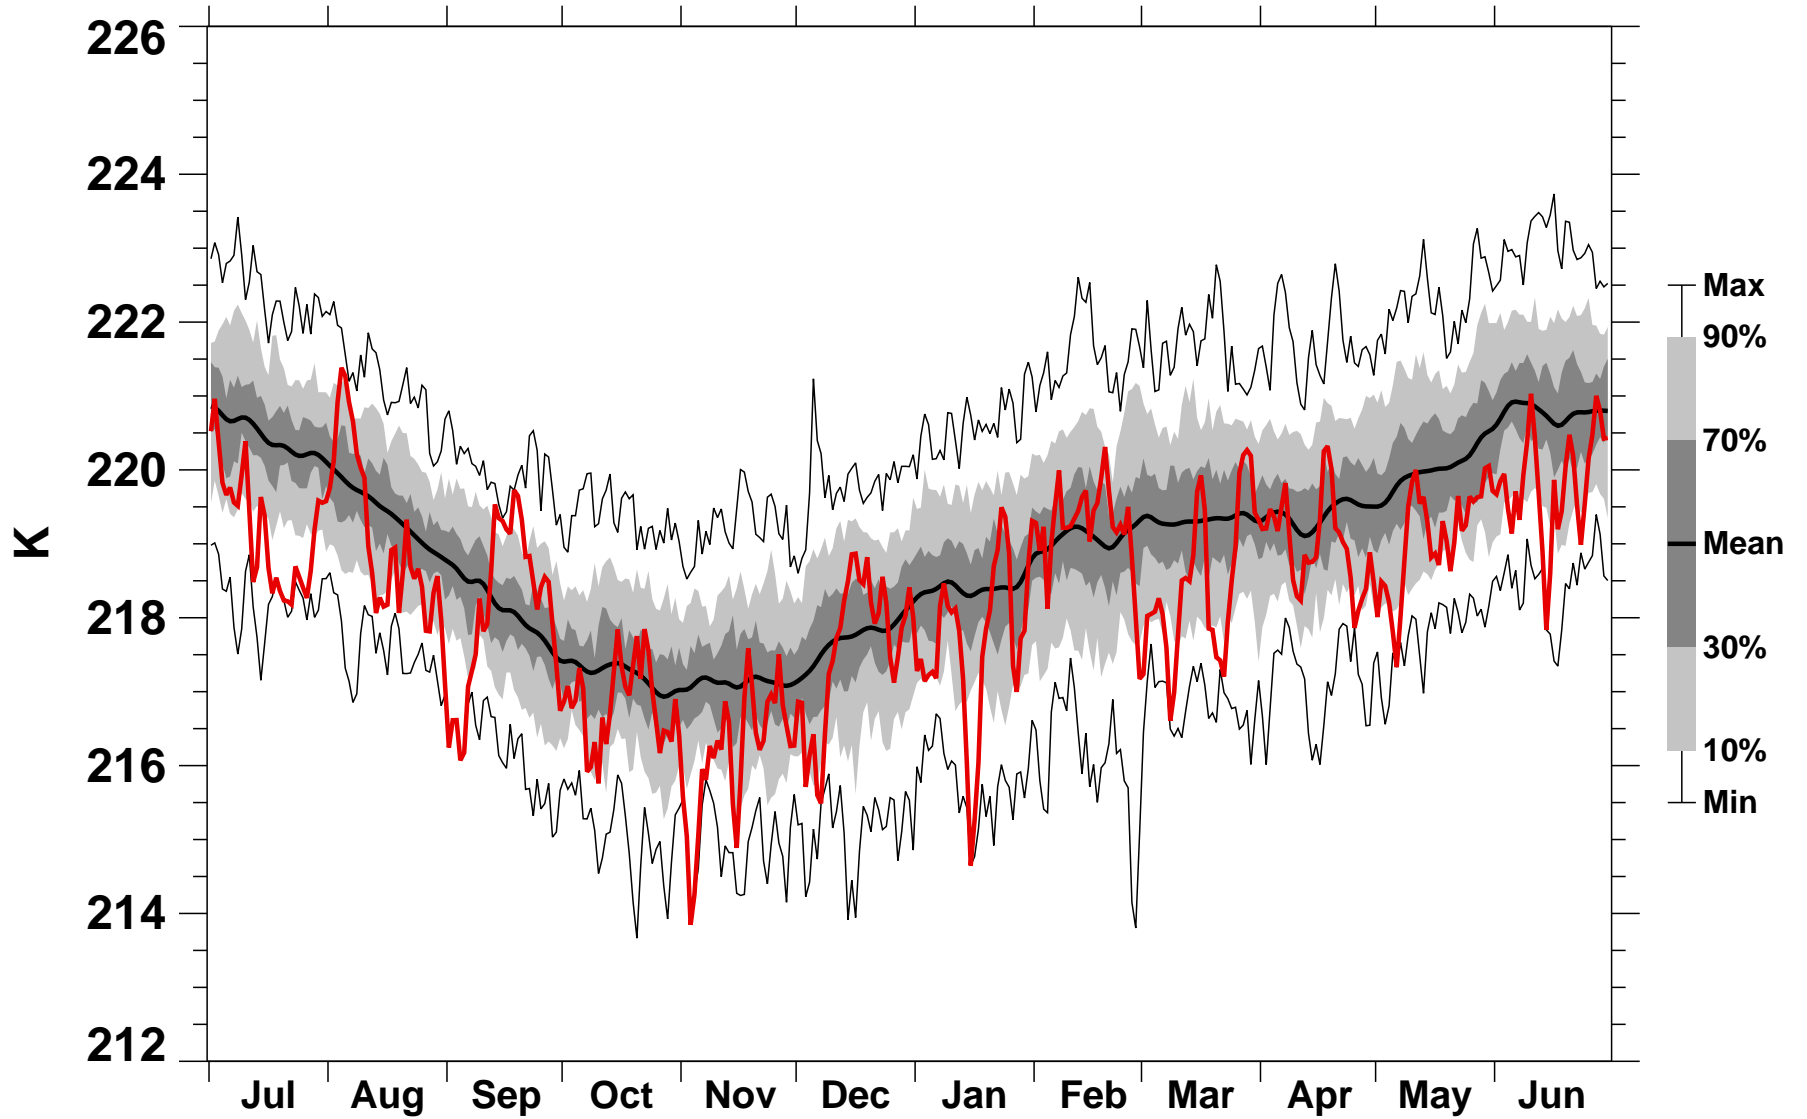

50°N Zonal Mean Temperature 150 hPa MERRA2

1978/1979–2022/2023

1999/2000