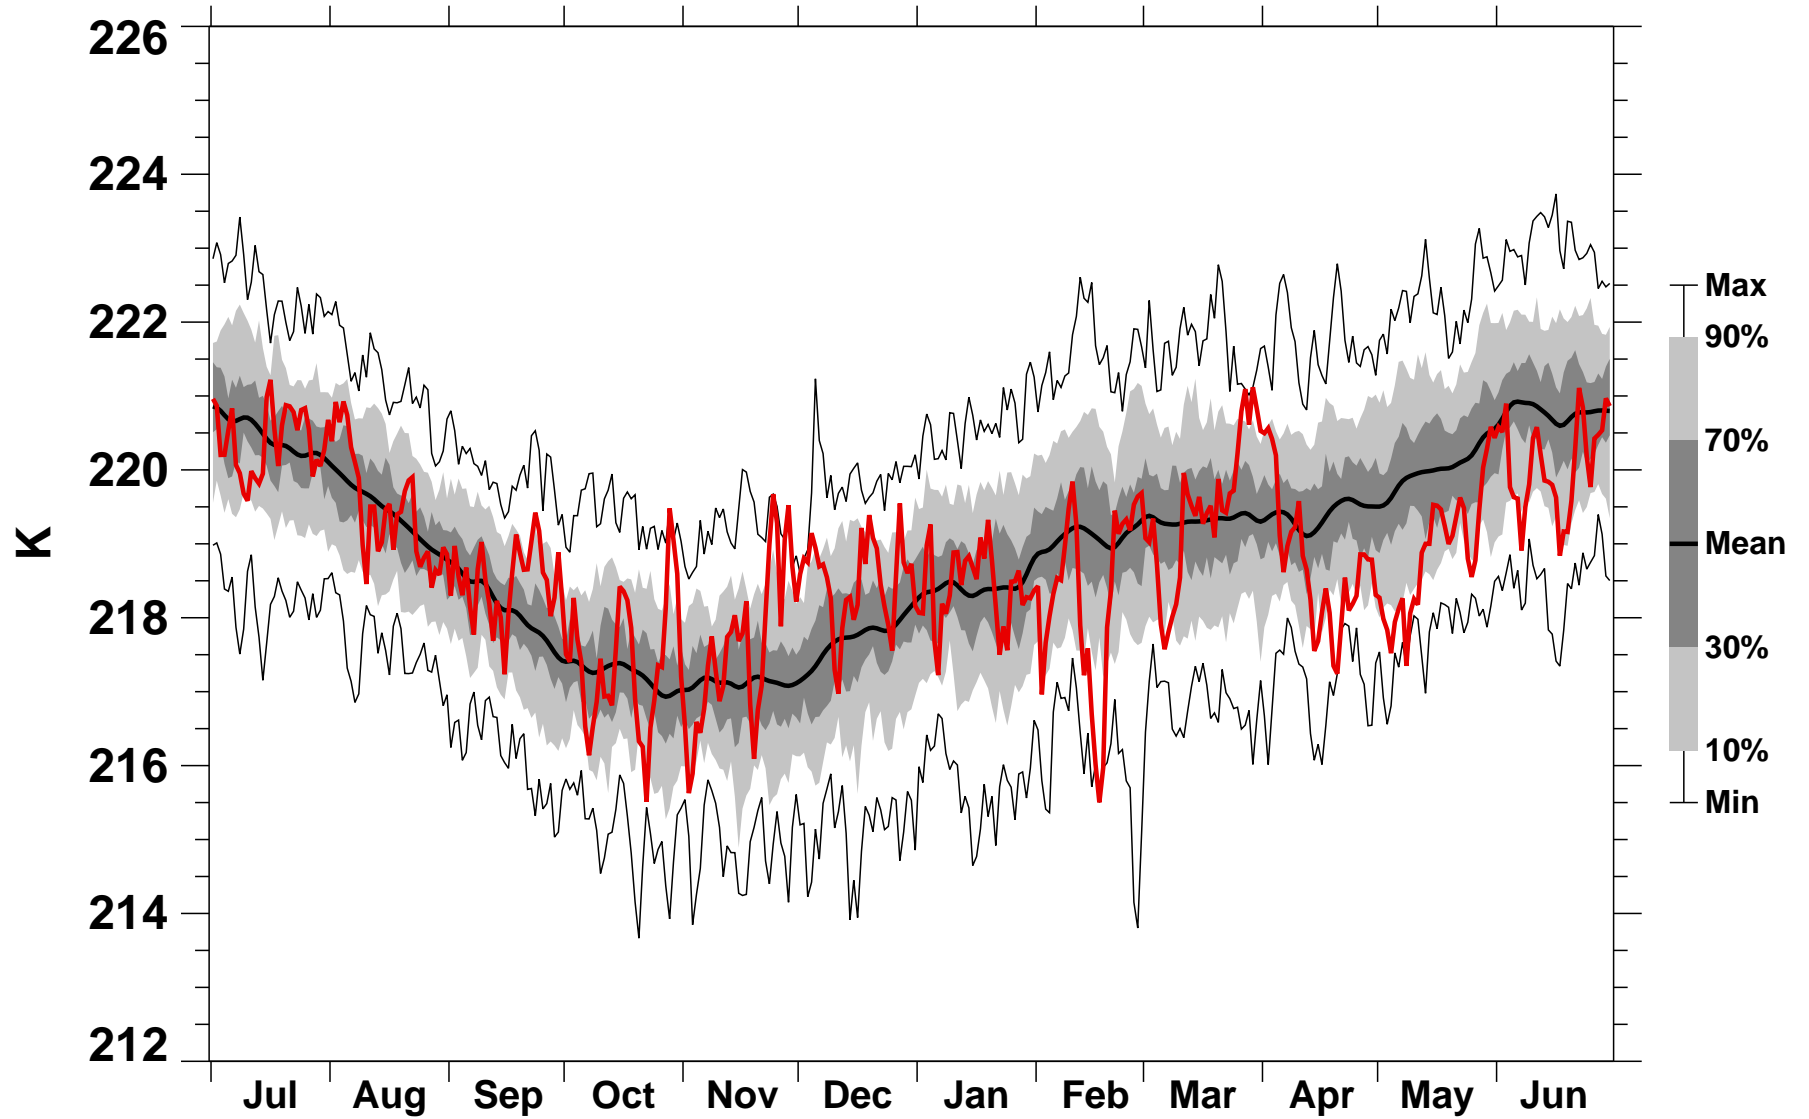

# 50°N Zonal Mean Temperature 150 hPa MERRA2

1978/1979–2022/2023

1992/1993