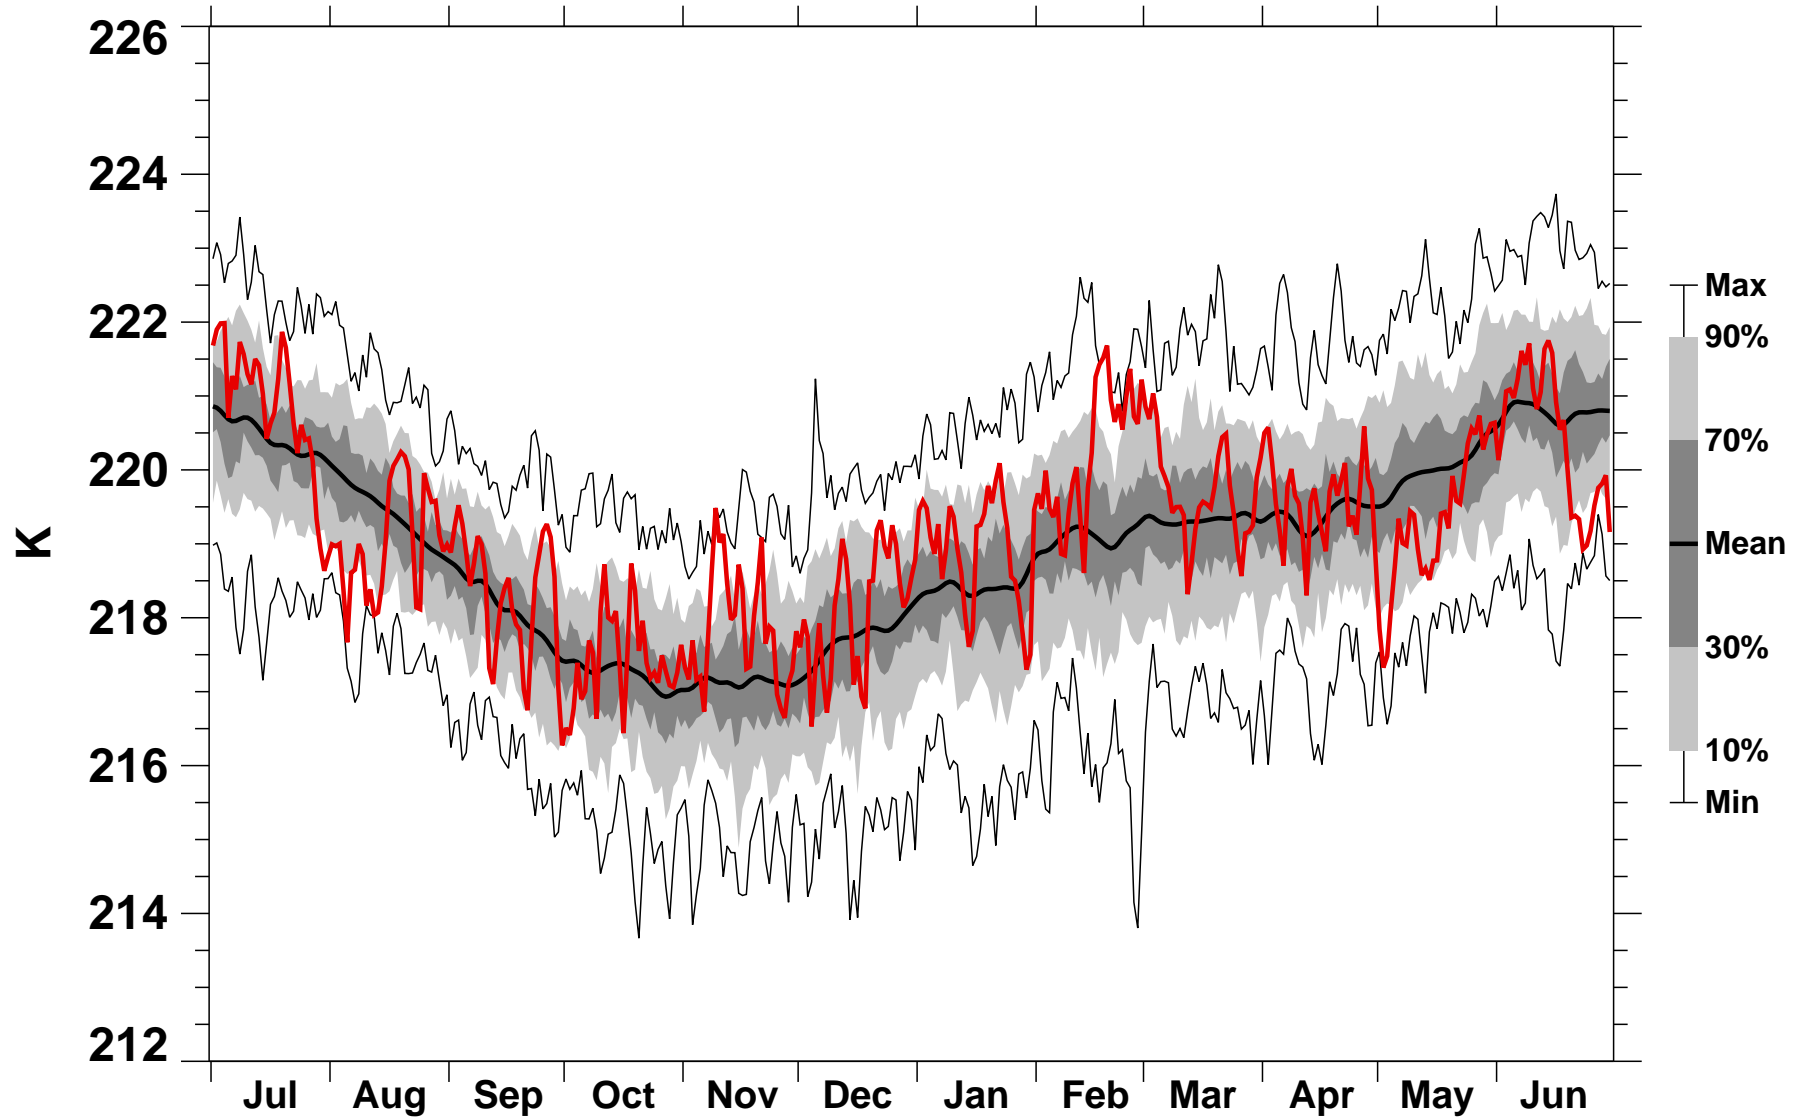

50°N Zonal Mean Temperature 150 hPa MERRA2

1978/1979-2022/2023

1988/1989